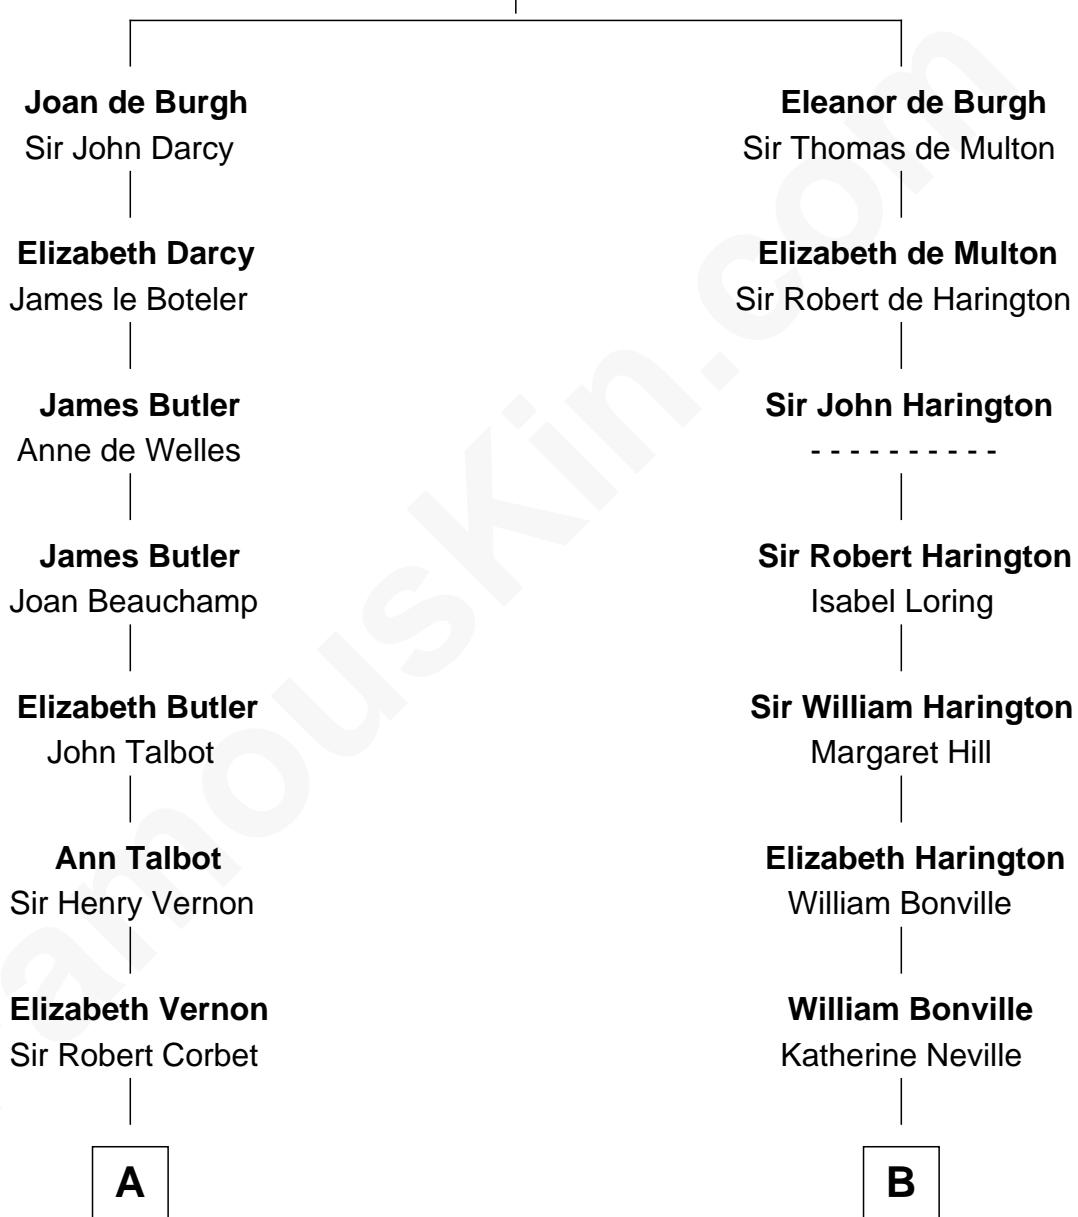

# FamousKin.com Relationship Chart of

**John Foster Dulles**

*52nd U.S. Secretary of State*

17th cousin 3 times removed of

**Jane (Appleton) Pierce**

*First Lady of President Franklin Pierce*

**Sir Richard de Burgh**

Margaret - - - - -

**C**

—  
**Harriet Wadsworth Lathrop**

Rev. Miron Winslow

—  
**Harriet Lathrop Winslow**

Rev. John Welsh Dulles

—  
**Allen Macy Dulles**

Edith Foster

—  
**John Foster Dulles**

*52nd U.S. Secretary of State*

FamousKin.com