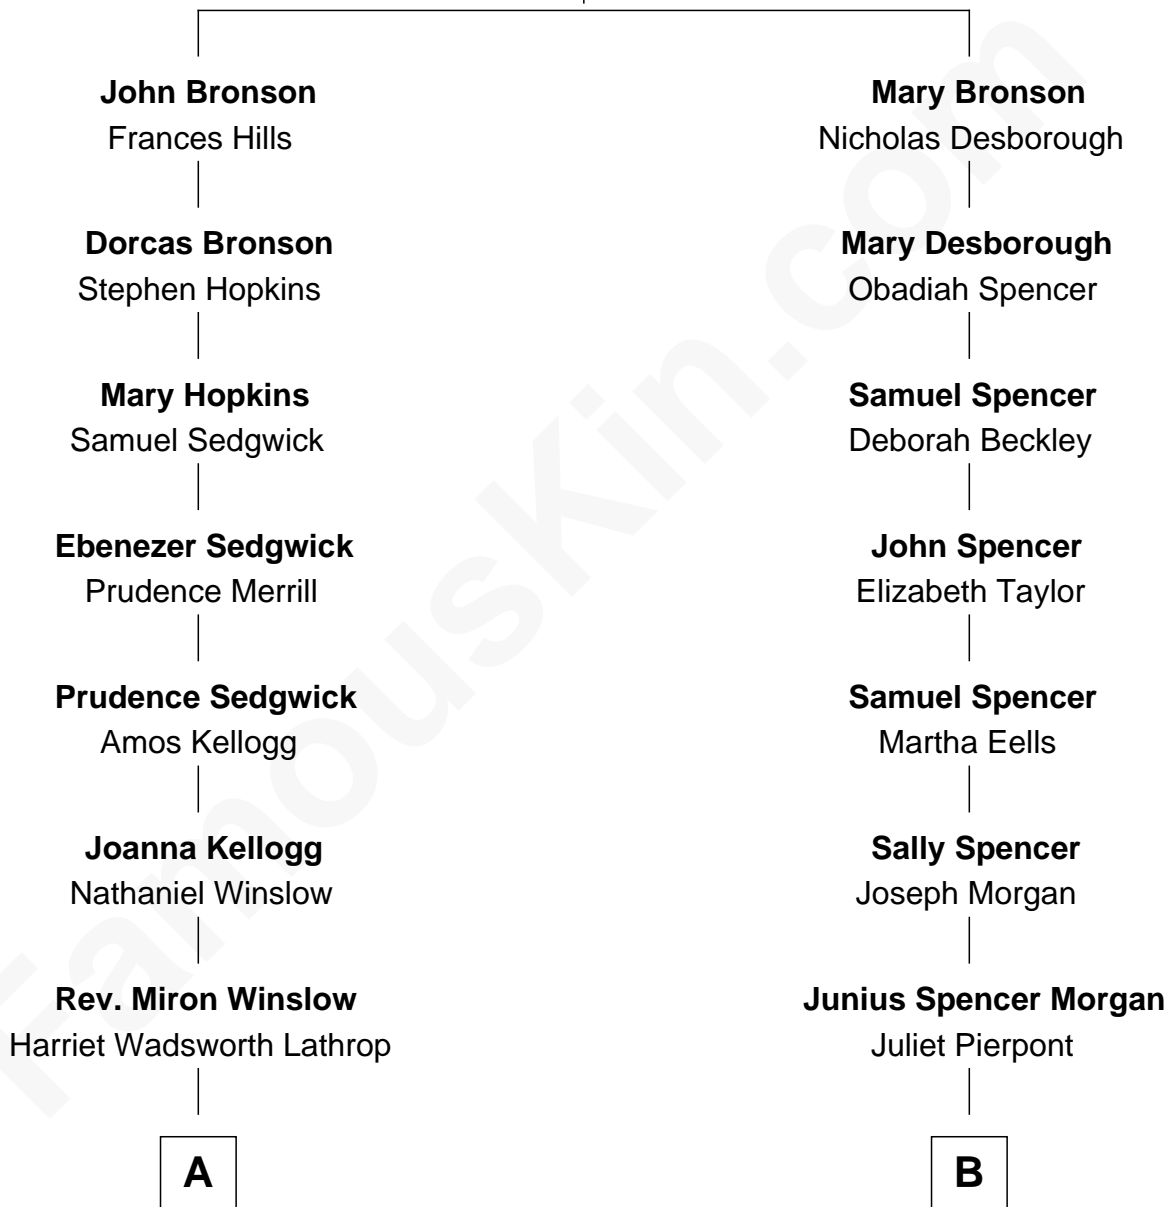

# FamousKin.com Relationship Chart of

**John Foster Dulles**

*52nd U.S. Secretary of State*

9th cousin of

**Henry Sturgis Morgan**

*Co-Founder of Morgan Stanley*

**Roger Brownson**

Mary Underwood

**A**

**Harriet Lathrop Winslow**  
Rev. John Welsh Dulles

**Allen Macy Dulles**  
Edith Foster

**John Foster Dulles**  
*52nd U.S. Secretary of State*

**B**

**John Pierpont Morgan**  
Frances Louisa Tracy