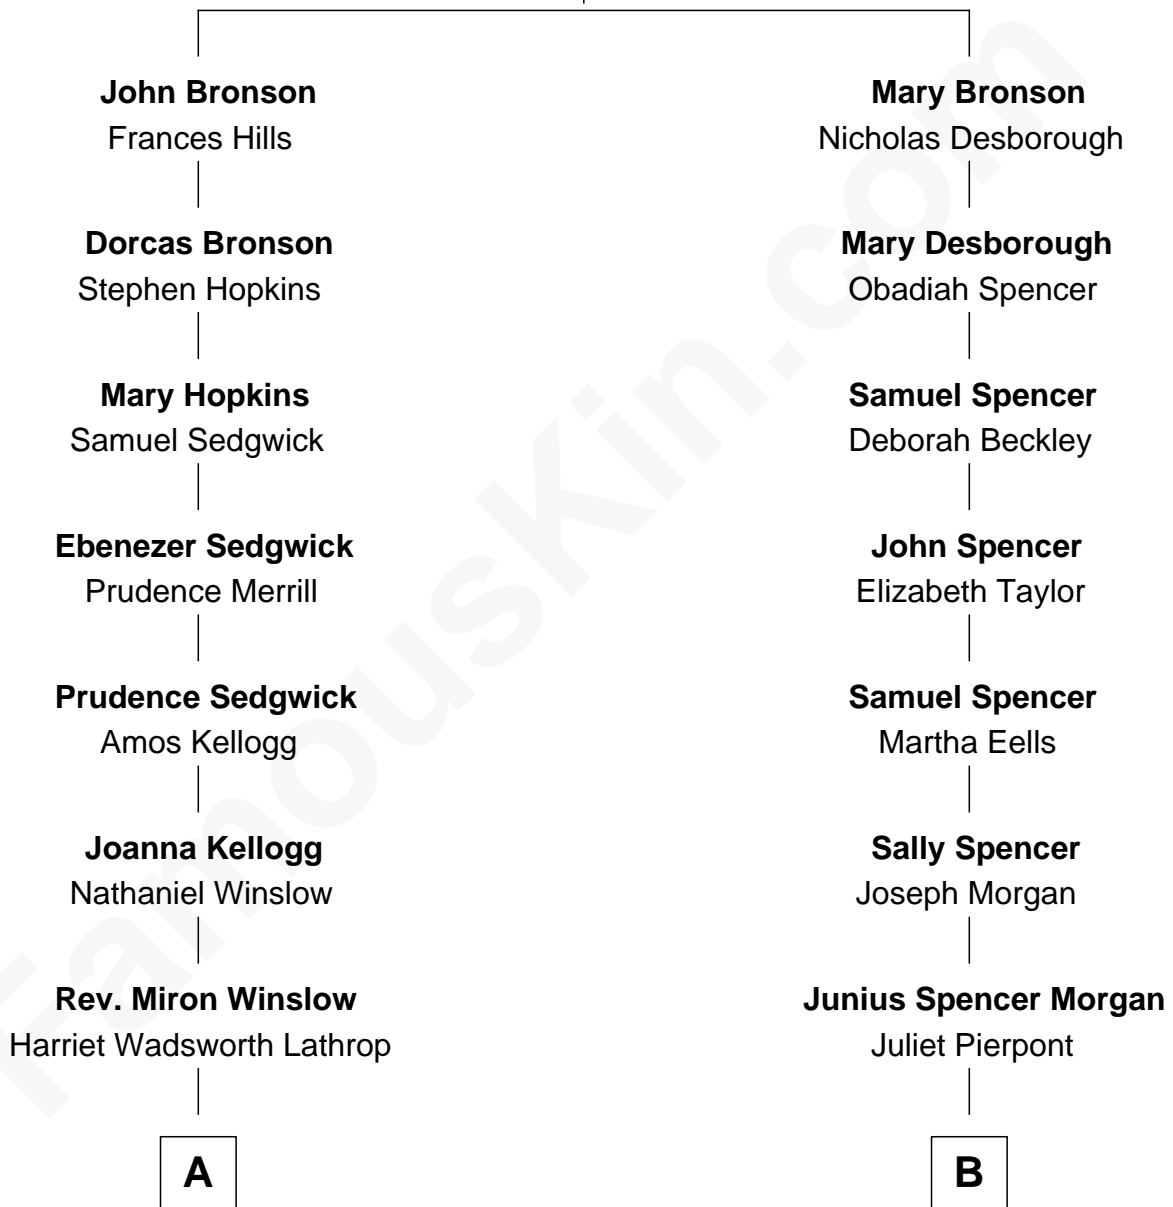

FamousKin.com Relationship Chart of

John Foster Dulles

52nd U.S. Secretary of State

8th cousin 1 time removed of

J.P. Morgan, Jr.

American Banker and Philanthropist

Roger Brownson

Mary Underwood

A

Harriet Lathrop Winslow
Rev. John Welsh Dulles

Allen Macy Dulles
Edith Foster

John Foster Dulles
52nd U.S. Secretary of State

B

John Pierpont Morgan
Frances Louisa Tracy

J.P. Morgan, Jr.
American Banker and Philanthropist