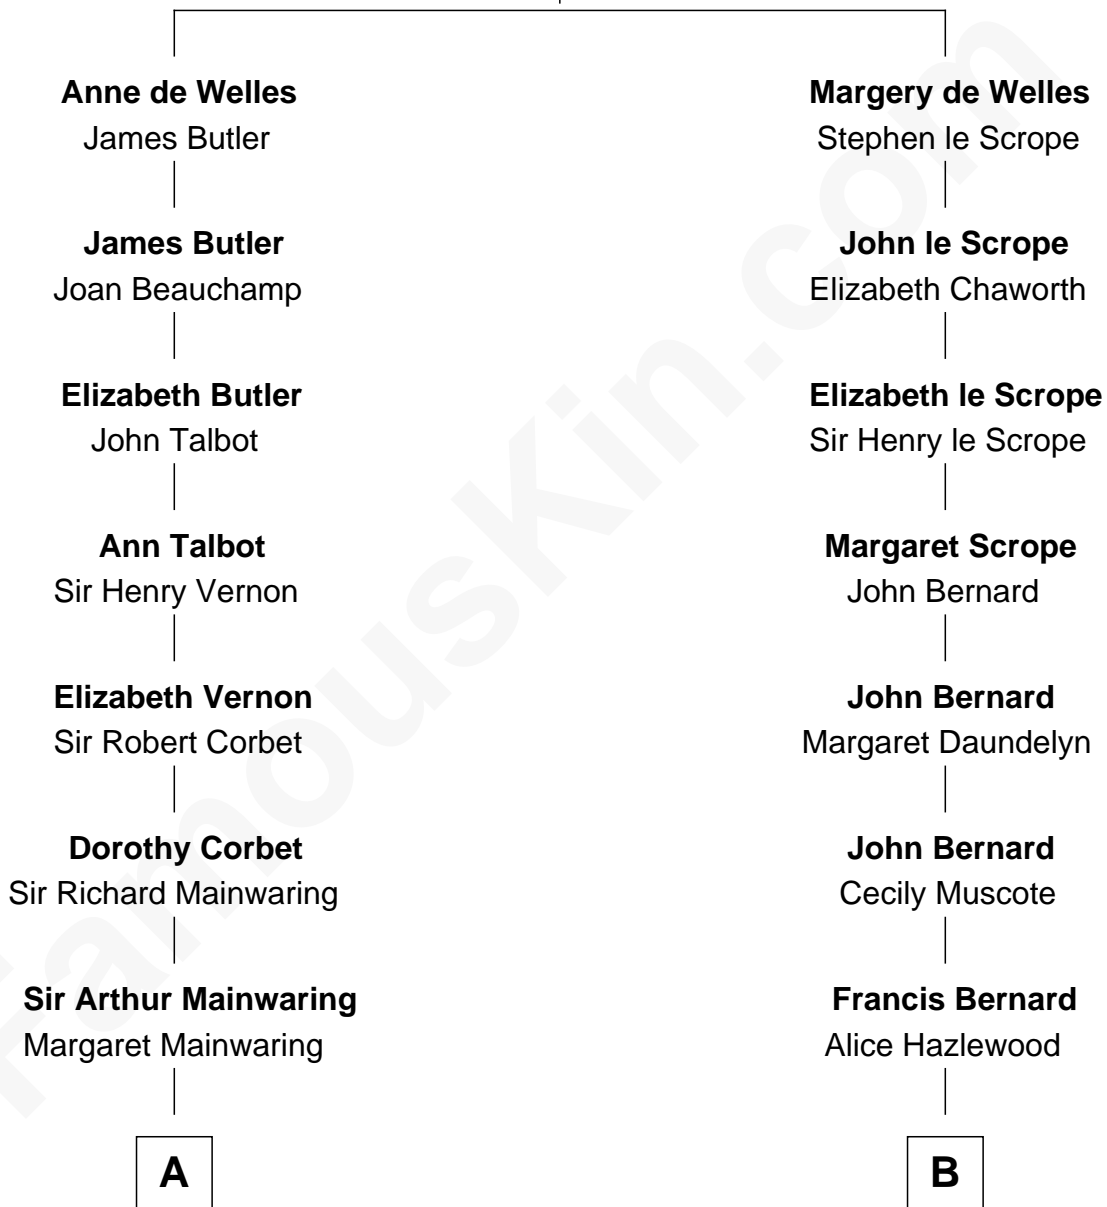

# FamousKin.com Relationship Chart of

**John Foster Dulles**

*52nd U.S. Secretary of State*

15th cousin 3 times removed of

**Fitzhugh Lee**

*40th Governor of Virginia*

**John de Welles**

Maud de Roos

**C**

Allen Macy Dulles

Edith Foster

John Foster Dulles

*52nd U.S. Secretary of State*

FamousKin.com