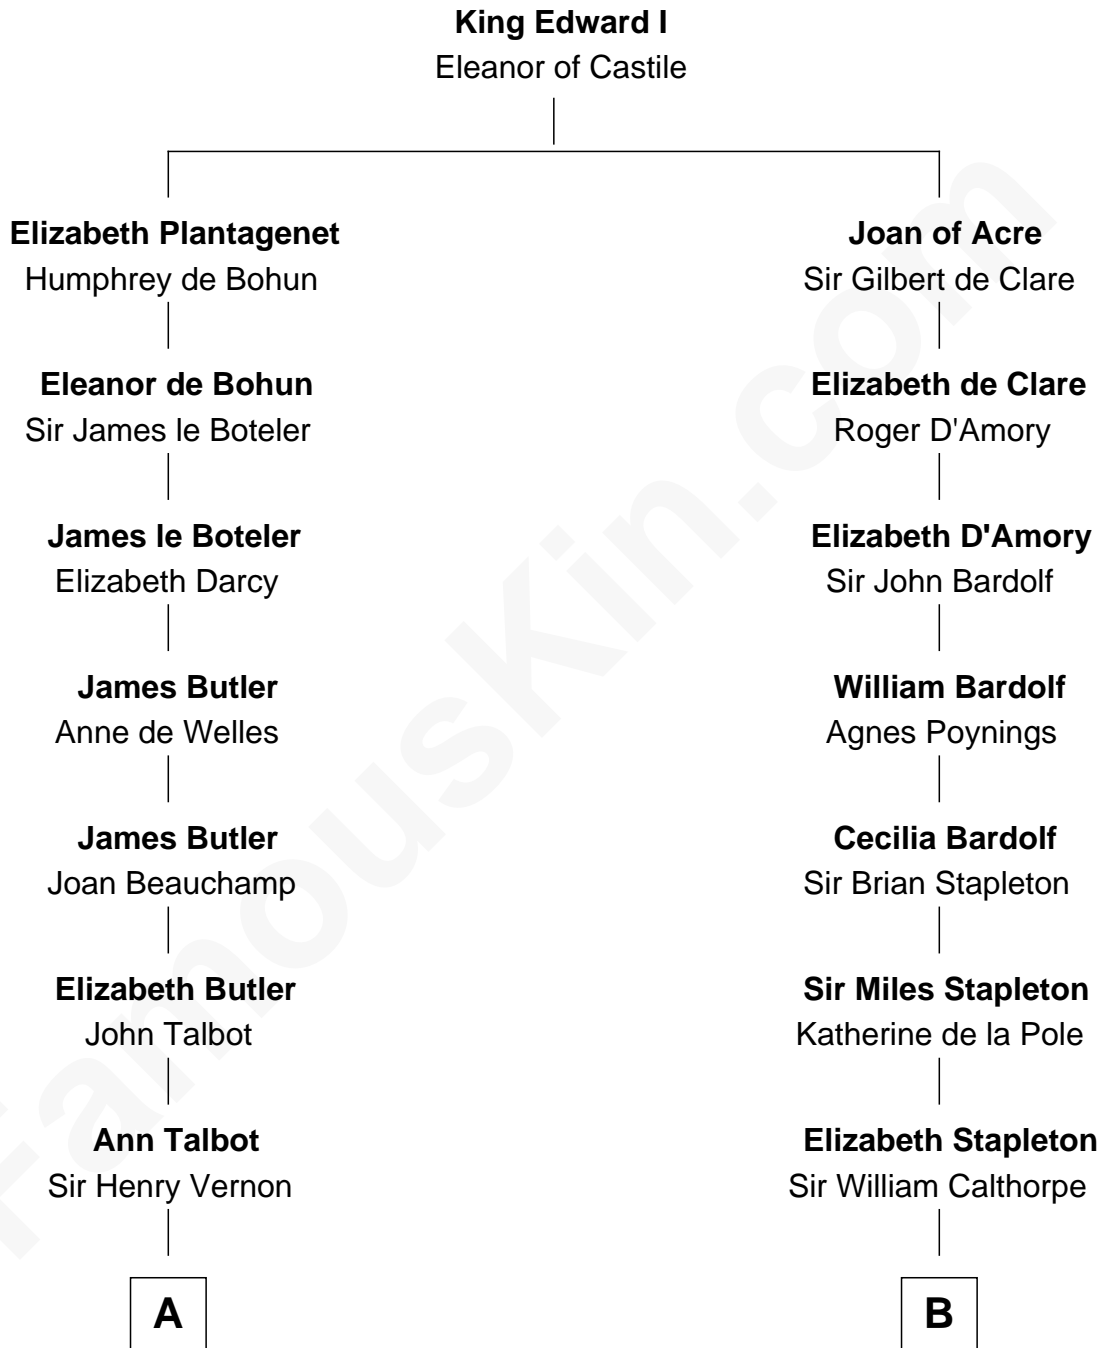

FamousKin.com Relationship Chart of

John Foster Dulles

52nd U.S. Secretary of State

17th cousin 4 times removed of

Charles Carnan Ridgely

15th Governor of Maryland

C

Joanna Leffingwell

Charles Lathrop

Harriet Wadsworth Lathrop

Rev. Miron Winslow

Harriet Lathrop Winslow

Rev. John Welsh Dulles

Allen Macy Dulles

Edith Foster

John Foster Dulles

52nd U.S. Secretary of State

FamousKin.com