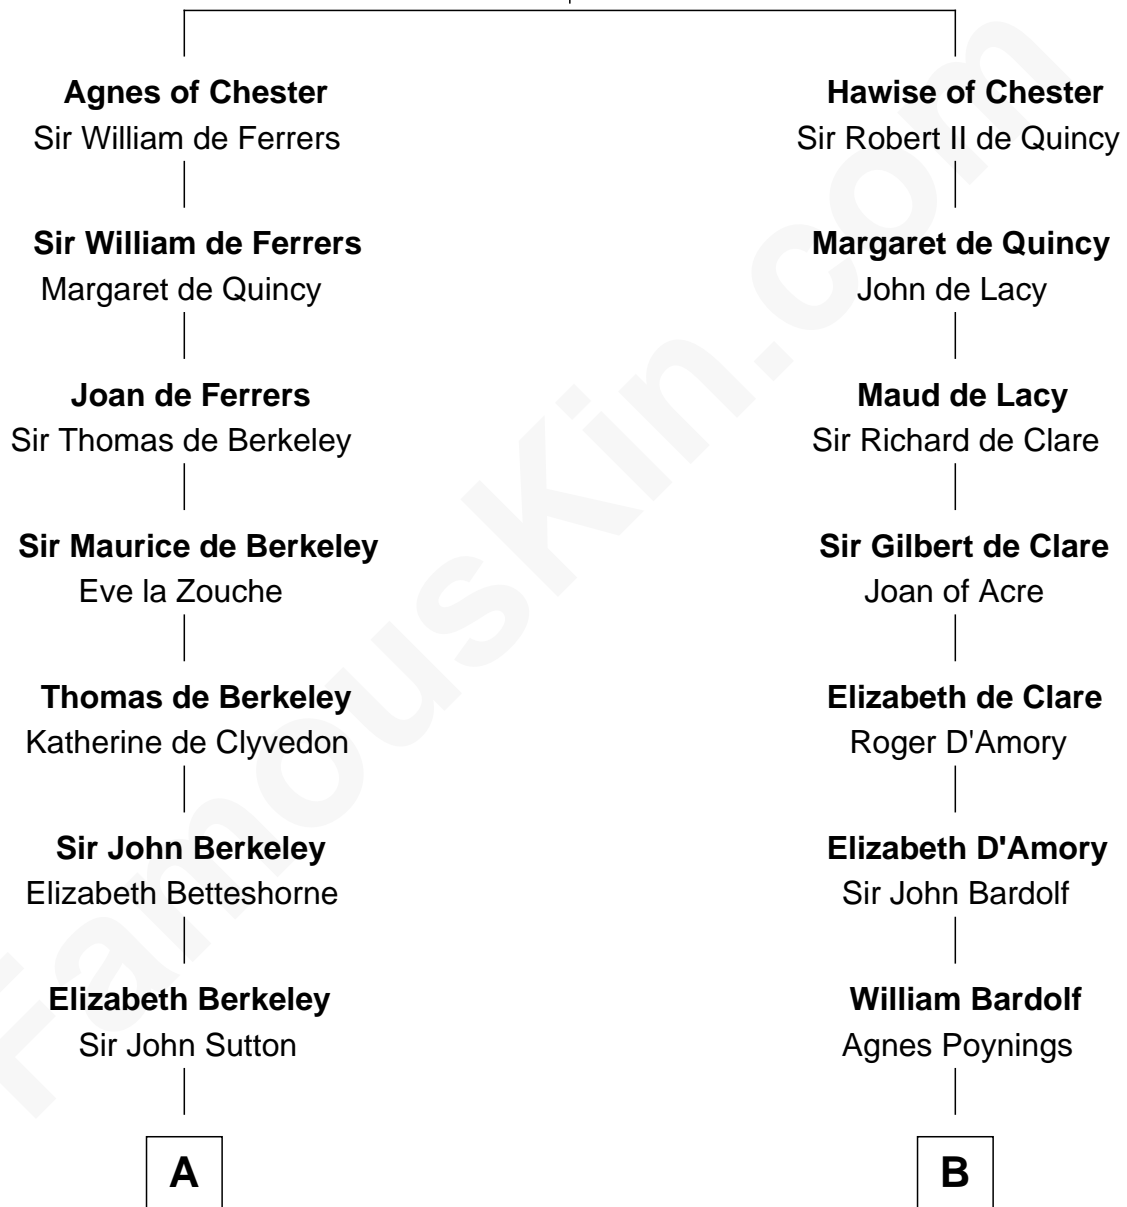

FamousKin.com Relationship Chart of

John Foster Dulles

52nd U.S. Secretary of State

20th cousin 1 time removed of

Charles Carnan Ridgely

15th Governor of Maryland

Hugh de Kevelioc
Bertrade de Montfort

C

Joanna Leffingwell

Charles Lathrop

Harriet Wadsworth Lathrop

Rev. Miron Winslow

Harriet Lathrop Winslow

Rev. John Welsh Dulles

Allen Macy Dulles

Edith Foster

Charles R. Carnan

Charles Carnan Ridgely

15th Governor of Maryland