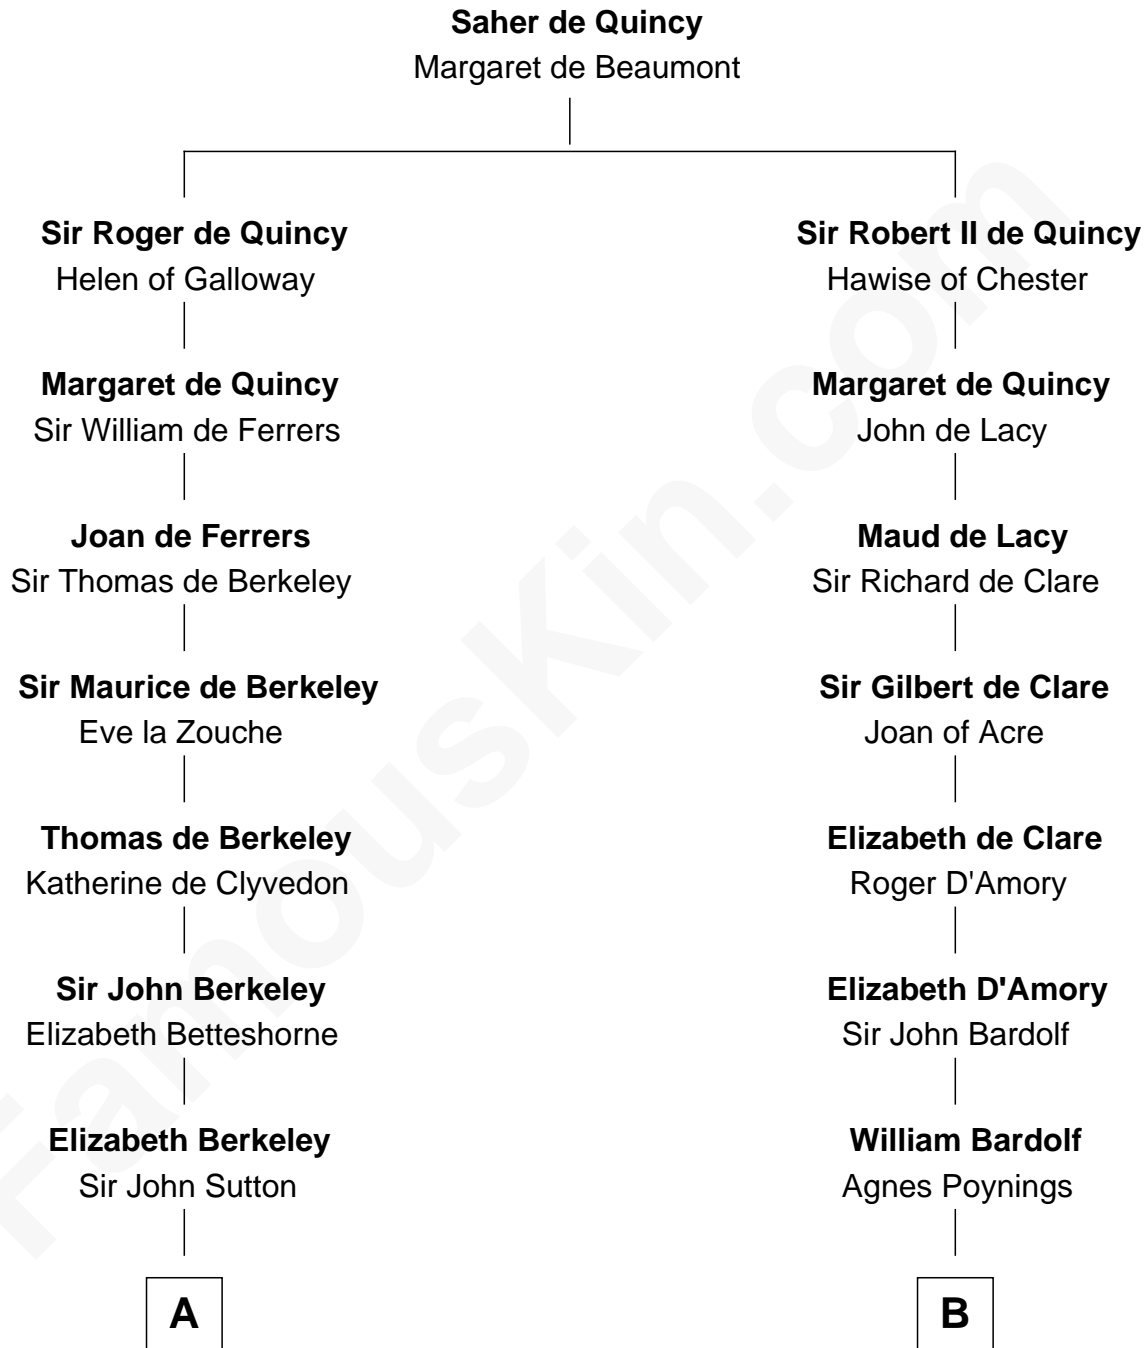

FamousKin.com Relationship Chart of

John Foster Dulles

52nd U.S. Secretary of State

20th cousin 1 time removed of

Charles Carnan Ridgely

15th Governor of Maryland

C

Joanna Leffingwell

Charles Lathrop

Harriet Wadsworth Lathrop

Rev. Miron Winslow

Harriet Lathrop Winslow

Rev. John Welsh Dulles

Allen Macy Dulles

Edith Foster

John Foster Dulles

Charles Carnan Ridgely

15th Governor of Maryland