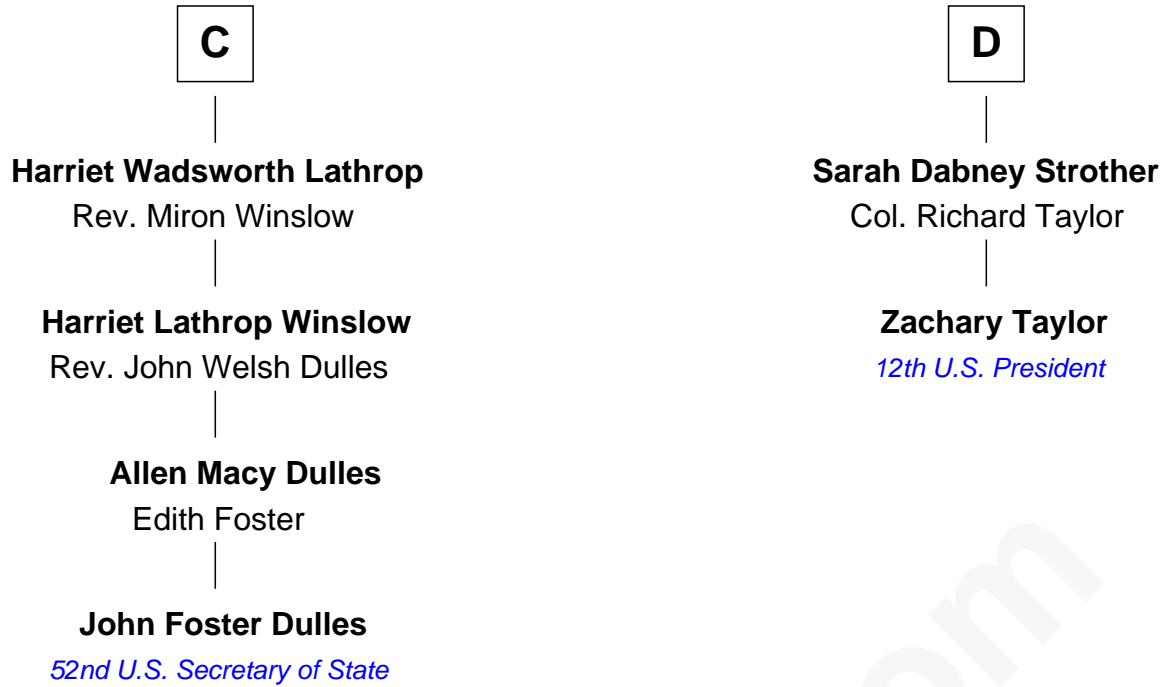

# FamousKin.com Relationship Chart of

**John Foster Dulles**

*52nd U.S. Secretary of State*

18th cousin 2 times removed of

**Zachary Taylor**

*12th U.S. President*

FamousKin.com