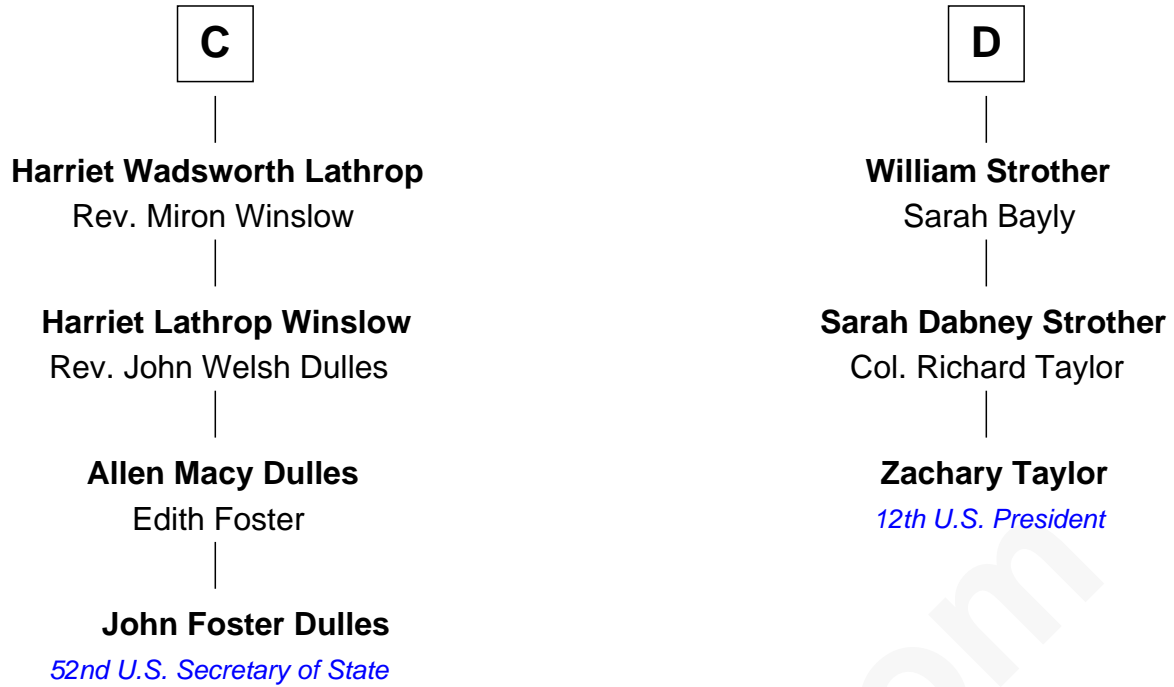

FamousKin.com Relationship Chart of

John Foster Dulles

52nd U.S. Secretary of State

19th cousin 1 time removed of

Zachary Taylor

12th U.S. President

Sir Hugh le Despencer
Isabella de Beauchamp

Sir Philip le Despencer
Margaret de Goushill

Hugh le Despencer
Eleanor de Clare

Sir Philip le Despencer
Joan de Cobham

Sir Edward le Despencer
Anne de Ferrers

Sir Philip le Despencer
Elizabeth - - - - -

Edward Despencer
Elizabeth Burghersh

Alice le Despenser
Sir John Sutton

Margaret Despencer
Robert de Ferrers

Sir John Sutton
Constance Blount

Sir Edmund Ferrers
Ellen Roche

Sir John Sutton
Elizabeth Berkeley

Margaret Ferrers
John de Beauchamp

Jane Sutton
Thomas Mainwaring

Sir Richard de Beauchamp
Elizabeth Stafford

A

B

FamousKin.com