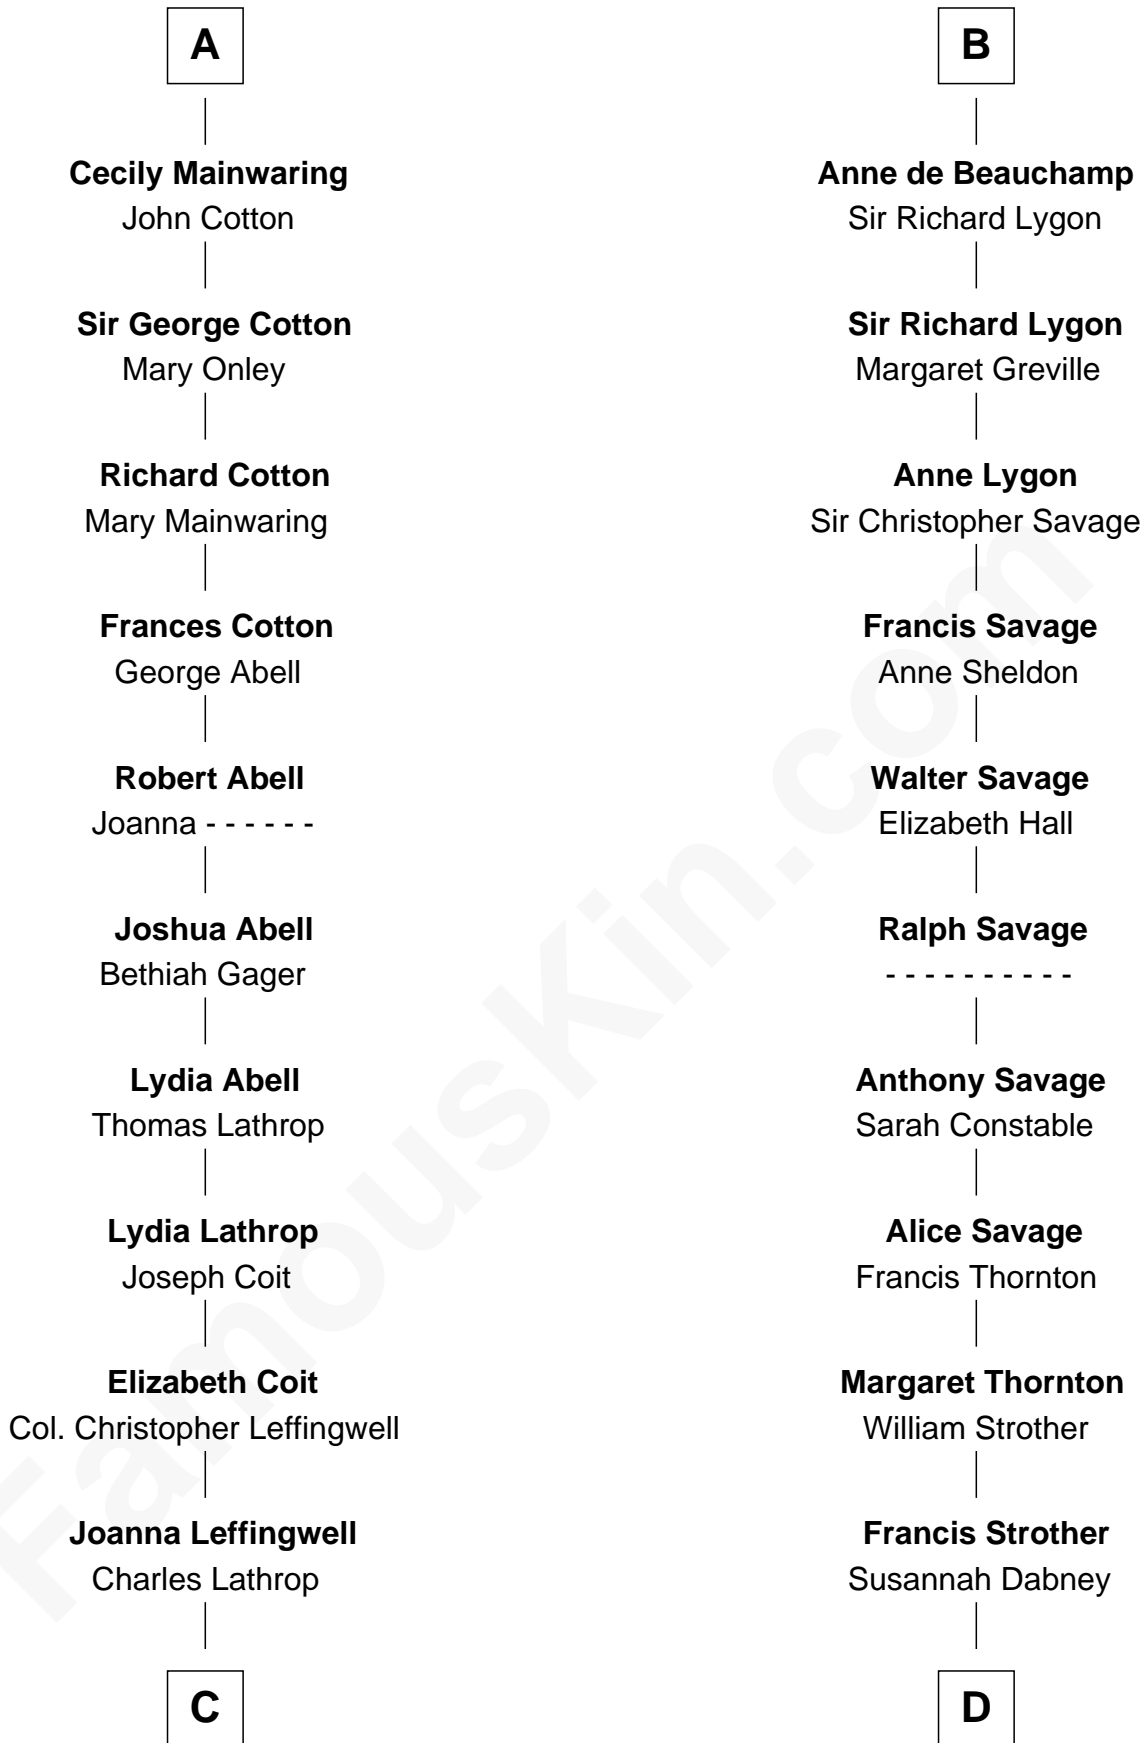

FamousKin.com Relationship Chart of

John Foster Dulles

52nd U.S. Secretary of State

19th cousin 1 time removed of

Zachary Taylor

12th U.S. President

Sir Hugh le Despencer
Isabella de Beauchamp

Sir Philip le Despencer
Margaret de Goushill

Hugh le Despencer
Eleanor de Clare

Sir Philip le Despencer
Joan de Cobham

Sir Edward le Despencer
Anne de Ferrers

Sir Philip le Despencer
Elizabeth - - - - -

Edward Despencer
Elizabeth Burghersh

Alice le Despenser
Sir John Sutton

Margaret Despencer
Robert de Ferrers

Sir John Sutton
Constance Blount

Sir Edmund Ferrers
Ellen Roche

Sir John Sutton
Elizabeth Berkeley

Margaret Ferrers
John de Beauchamp

Jane Sutton
Thomas Mainwaring

Sir Richard de Beauchamp
Elizabeth Stafford

A

B

FamousKin.com