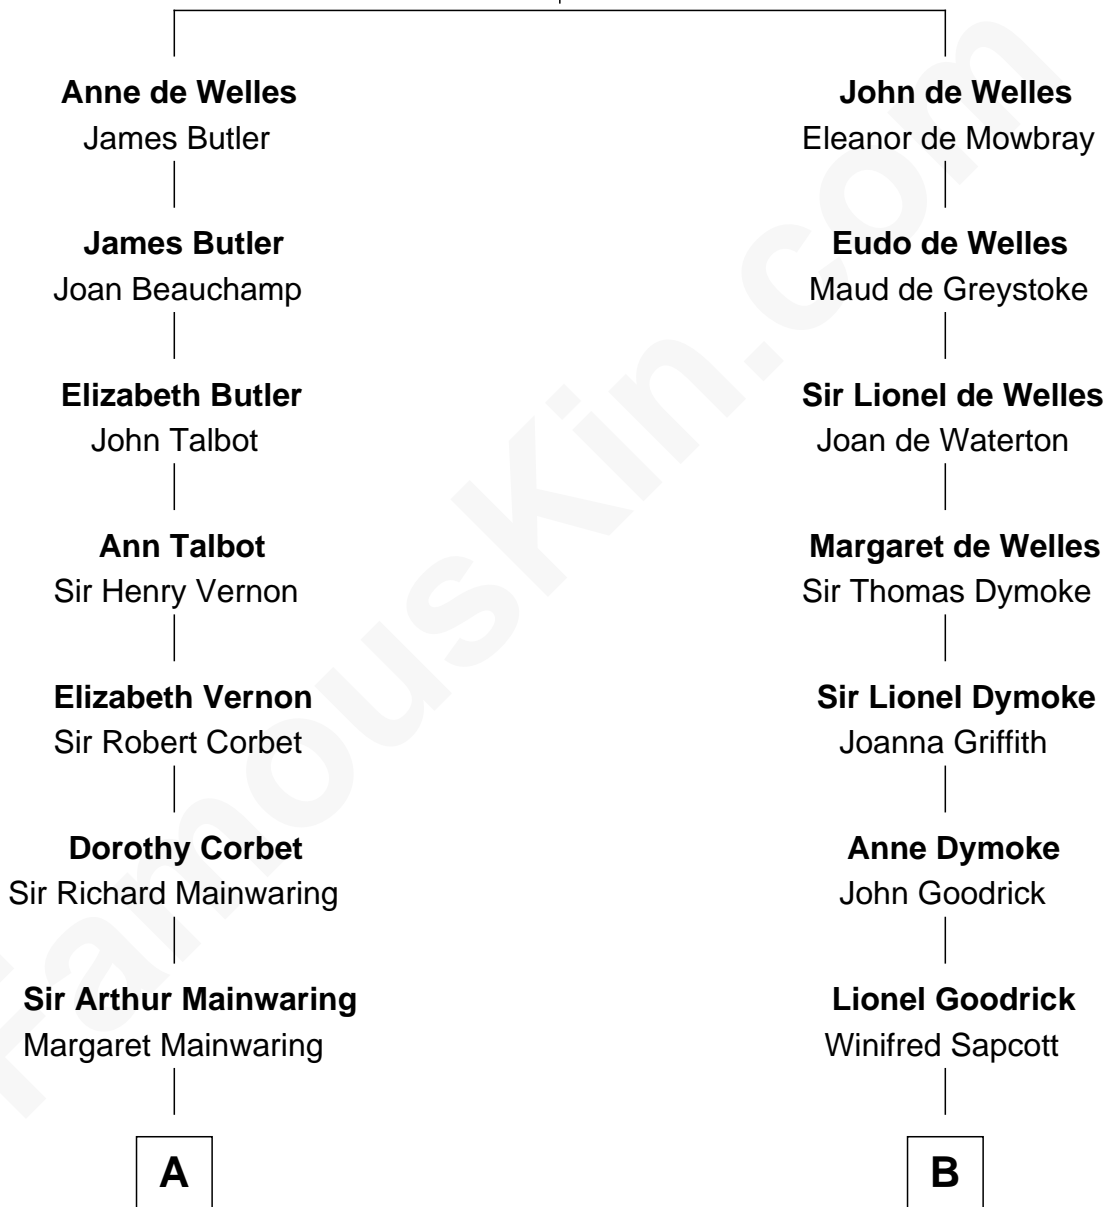

FamousKin.com Relationship Chart of

John Foster Dulles

52nd U.S. Secretary of State

18th cousin 2 times removed of

Dave Cowens

NBA Hall of Famer

John de Welles

Maud de Roos

C

Allen Macy Dulles

Edith Foster

John Foster Dulles

52nd U.S. Secretary of State

D

Charles Albert Atwood

Mina Sylvia Cundiff