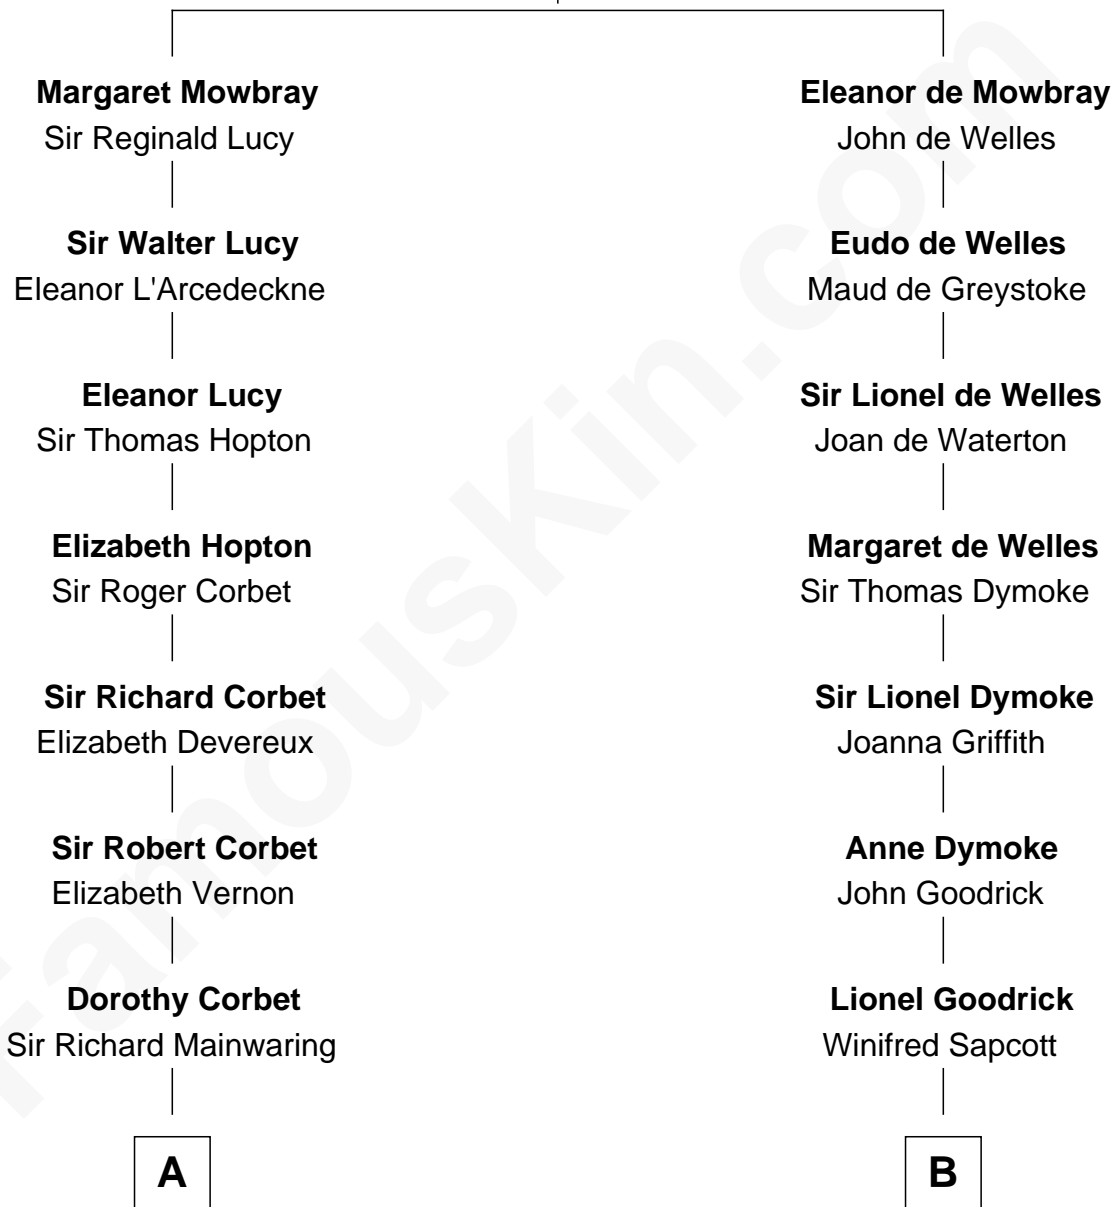

# FamousKin.com Relationship Chart of

**John Foster Dulles**

*52nd U.S. Secretary of State*

19th cousin 1 time removed of

**Dave Cowens**

*NBA Hall of Famer*

**John de Mowbray**  
Elizabeth de Segrave

**C**

**Harriet Lathrop Winslow**  
Rev. John Welsh Dulles

**Allen Macy Dulles**  
Edith Foster

**John Foster Dulles**  
*52nd U.S. Secretary of State*

**D**

**Charles Albert Atwood**  
Mina Sylvia Cundiff

**Stanley True Atwood**  
Dorothy Ann Ulrich