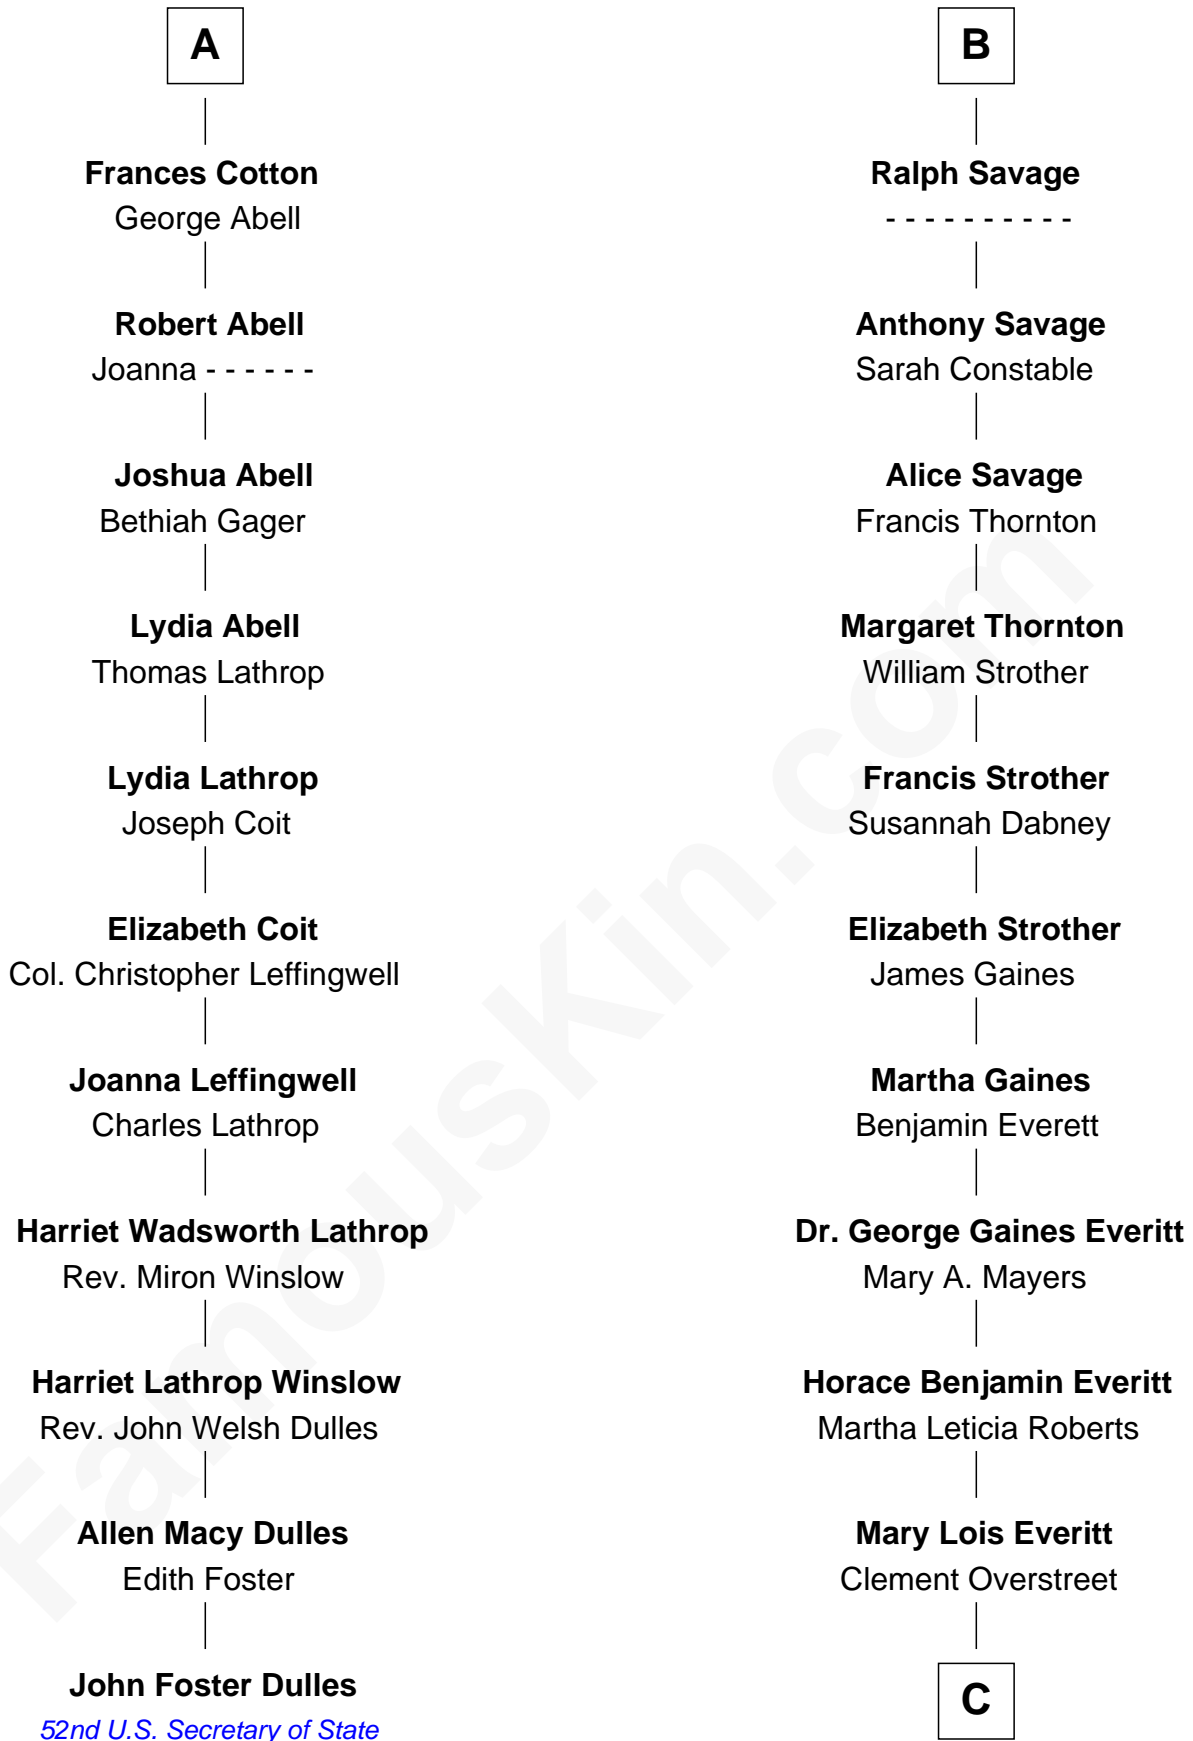

# FamousKin.com Relationship Chart of

**John Foster Dulles**

*52nd U.S. Secretary of State*

17th cousin 1 time removed of

**William H. Macy**

*TV and Movie Actor*

**Sir Edmund Ferrers**

Ellen Roche