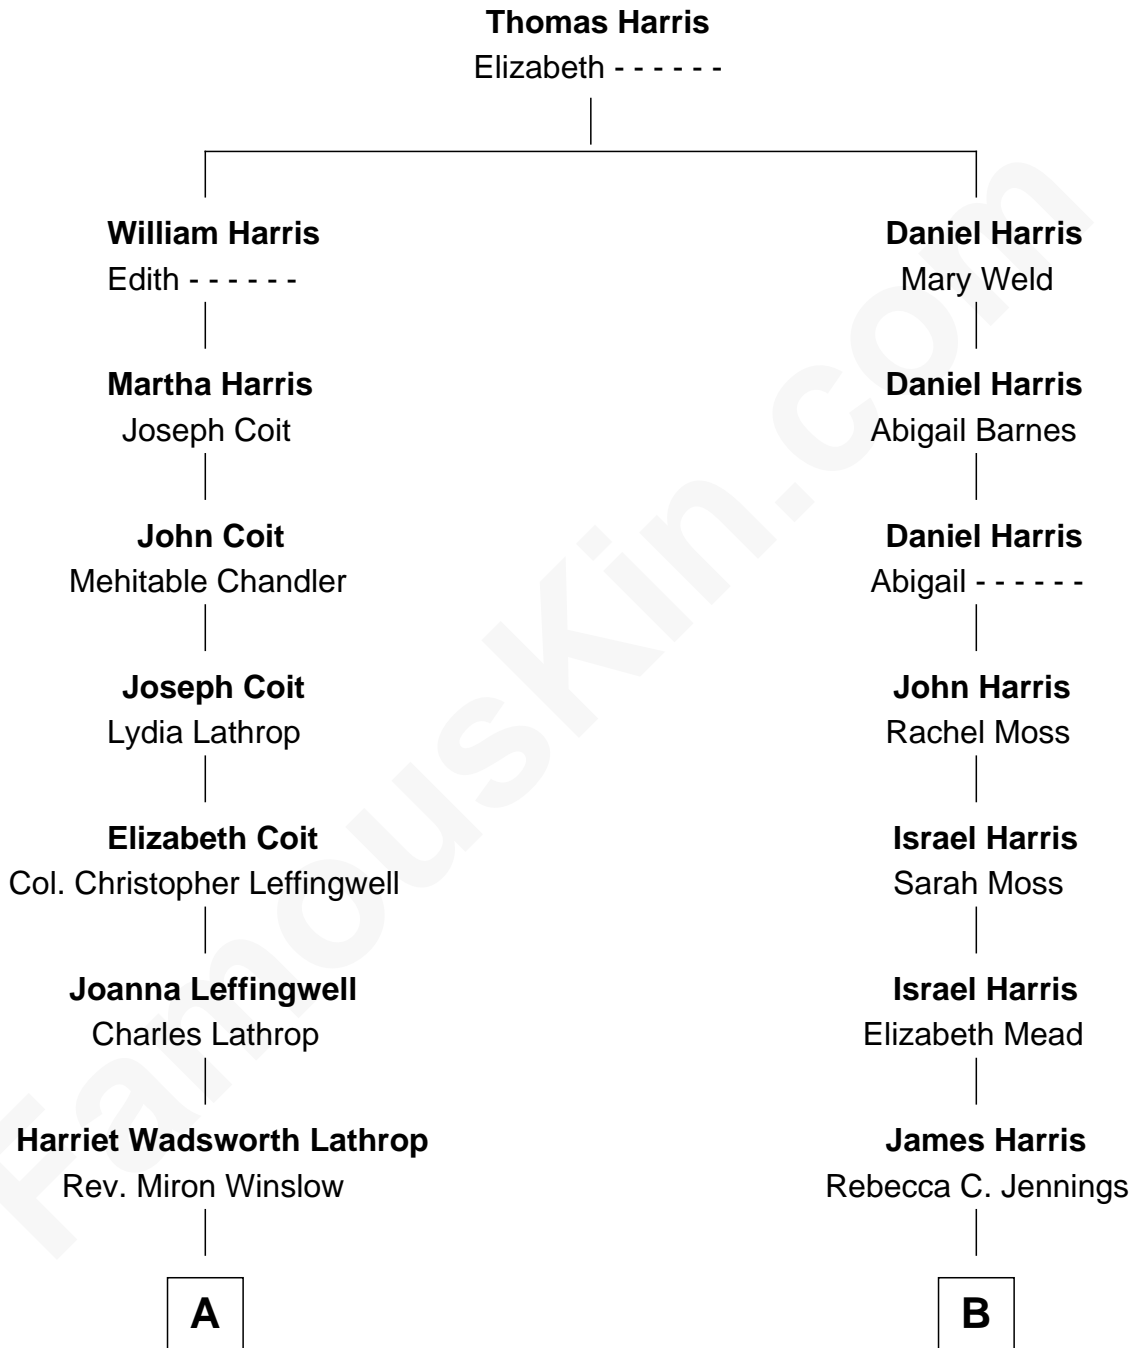

FamousKin.com Relationship Chart of

John Foster Dulles

52nd U.S. Secretary of State

9th cousin 3 times removed of

Ethan Hawke

Actor, Director, Screenwriter, Novelist

A

Harriet Lathrop Winslow
Rev. John Welsh Dulles

Allen Macy Dulles
Edith Foster

John Foster Dulles
52nd U.S. Secretary of State

B

Israel Hopkins Harris
Caroline E. Bunnell

Laura Harris
John Jacob Mosher

Edith S. Mosher
Ronald M. Hawke

Frank Taylor Hawke
Betty Virginia Hartsock