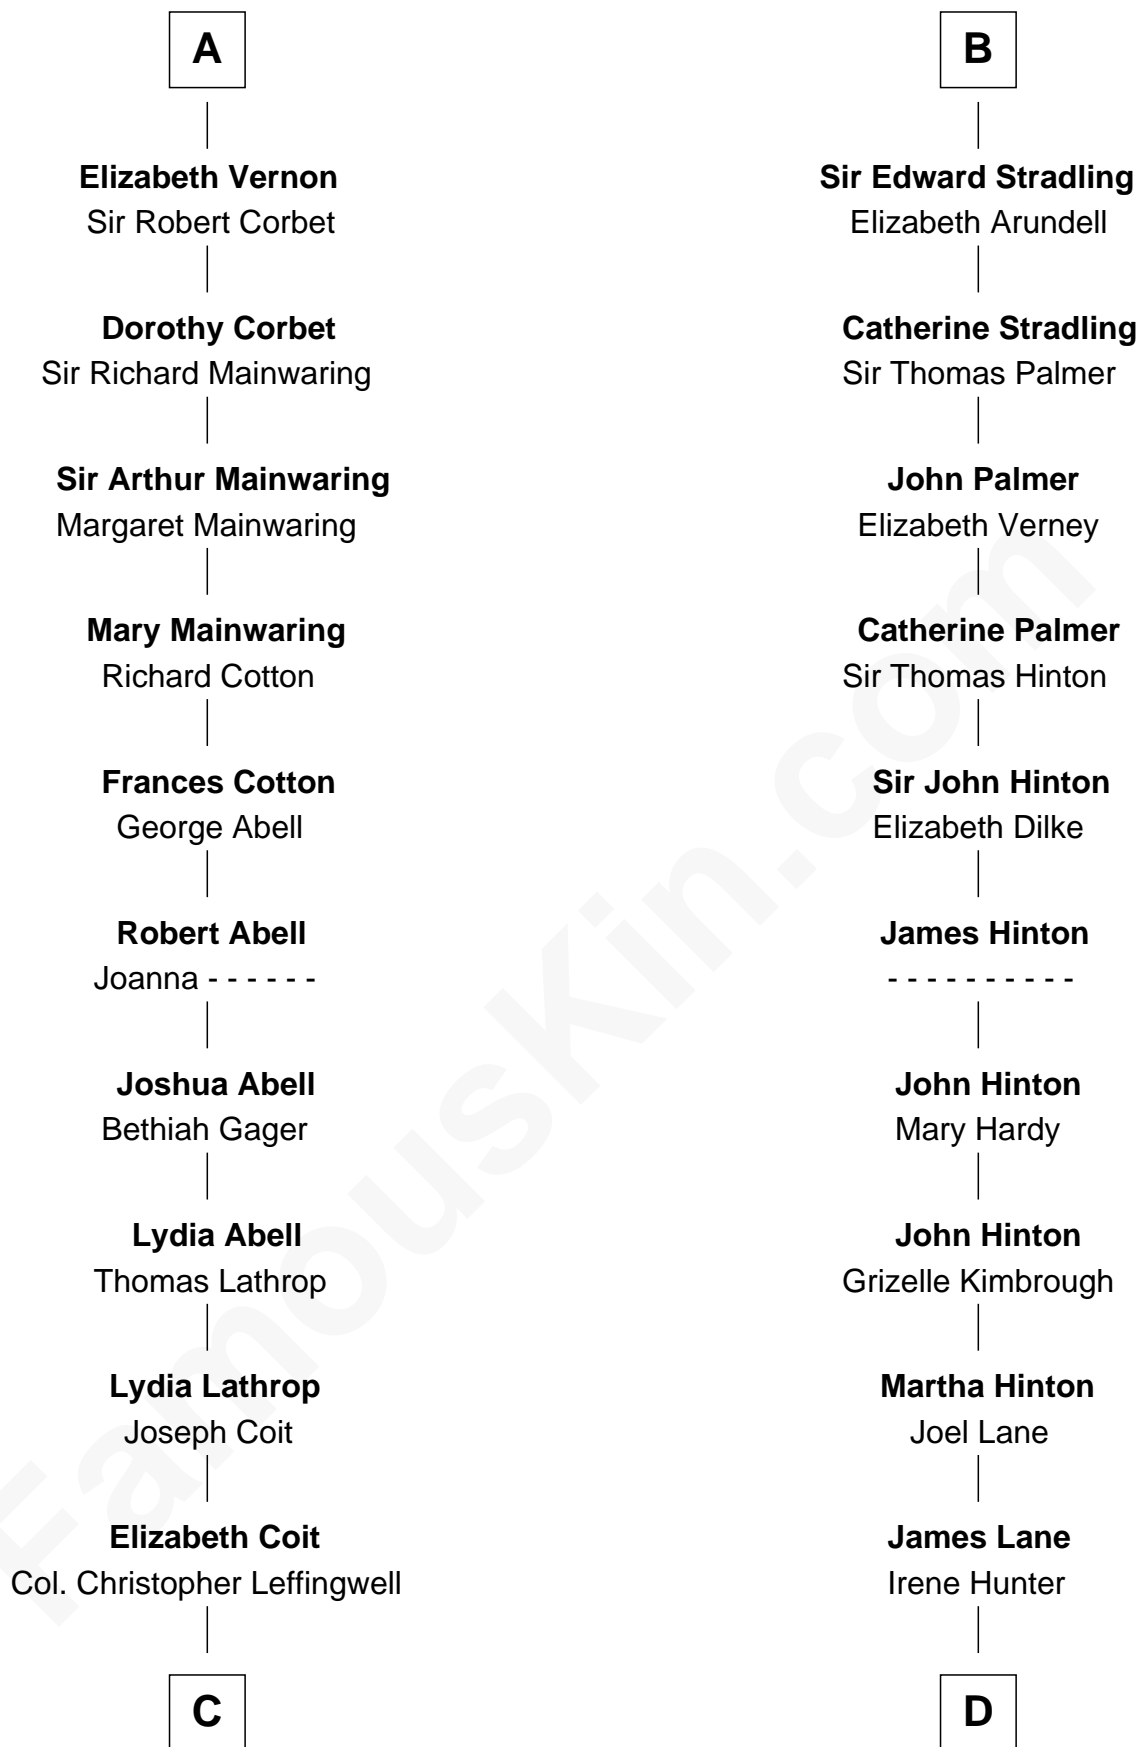

FamousKin.com Relationship Chart of

John Foster Dulles

52nd U.S. Secretary of State

21st cousin of

Harper Lee

Author of To Kill a Mockingbird

C

Joanna Leffingwell
Charles Lathrop

Harriet Wadsworth Lathrop
Rev. Miron Winslow

Harriet Lathrop Winslow
Rev. John Welsh Dulles

Allen Macy Dulles
Edith Foster

John Foster Dulles
52nd U.S. Secretary of State

D

Elizabeth Jane Lane
Theophilus Hunter Williams