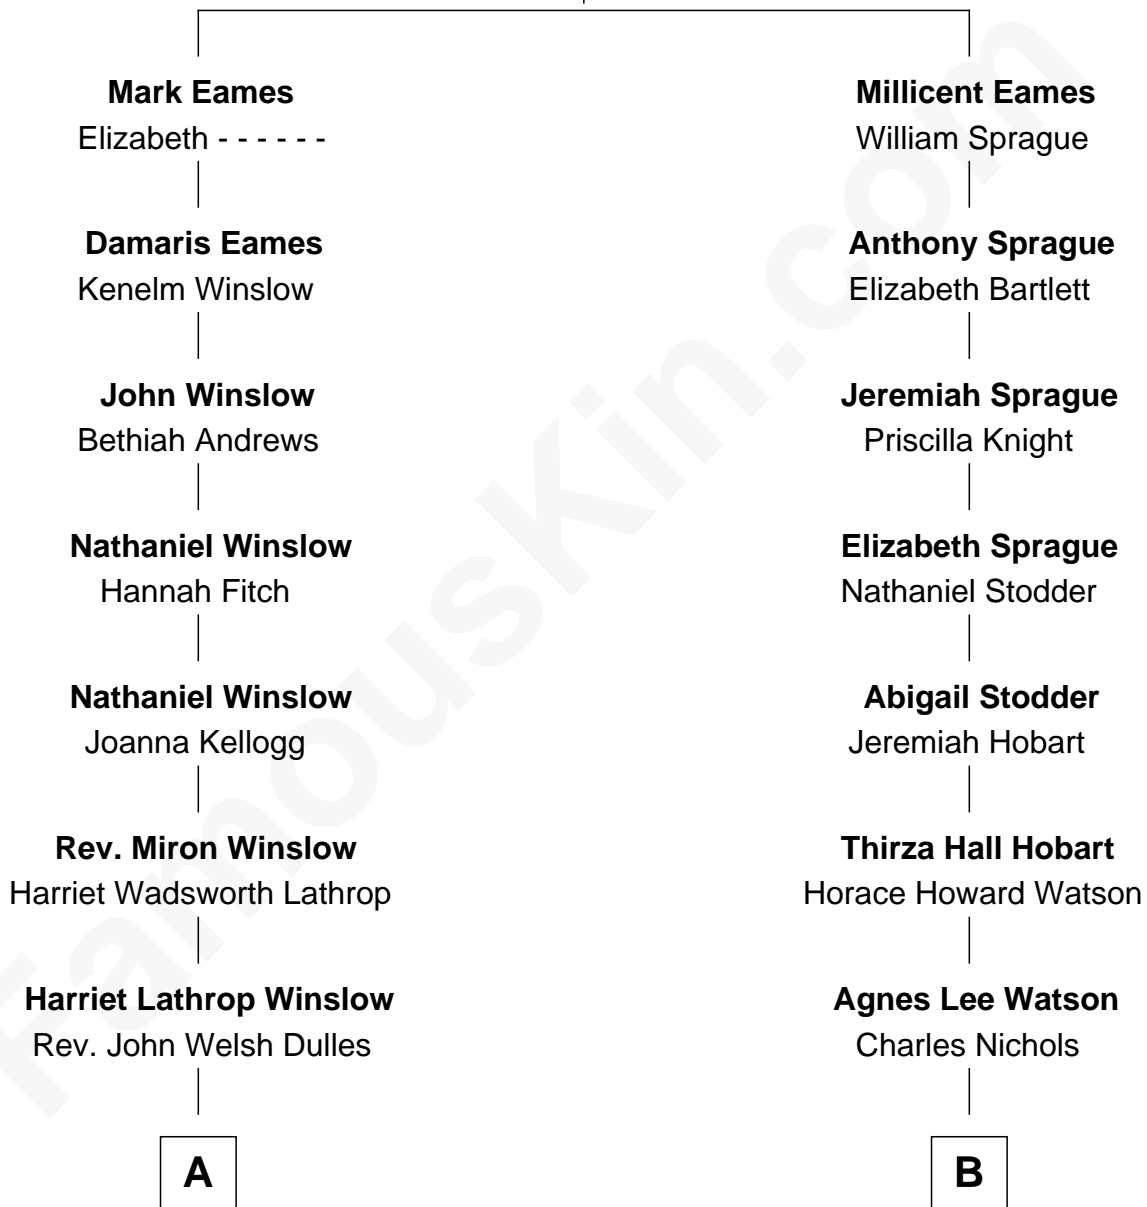

FamousKin.com Relationship Chart of

John Foster Dulles

52nd U.S. Secretary of State

8th cousin 3 times removed of

John Cena

Movie Actor and WWE Pro Wrestler

Anthony Eames

Margery - - - - -

A

Allen Macy Dulles

Edith Foster

John Foster Dulles

52nd U.S. Secretary of State

B

Charles H. Nichols

Martha Emma Dix