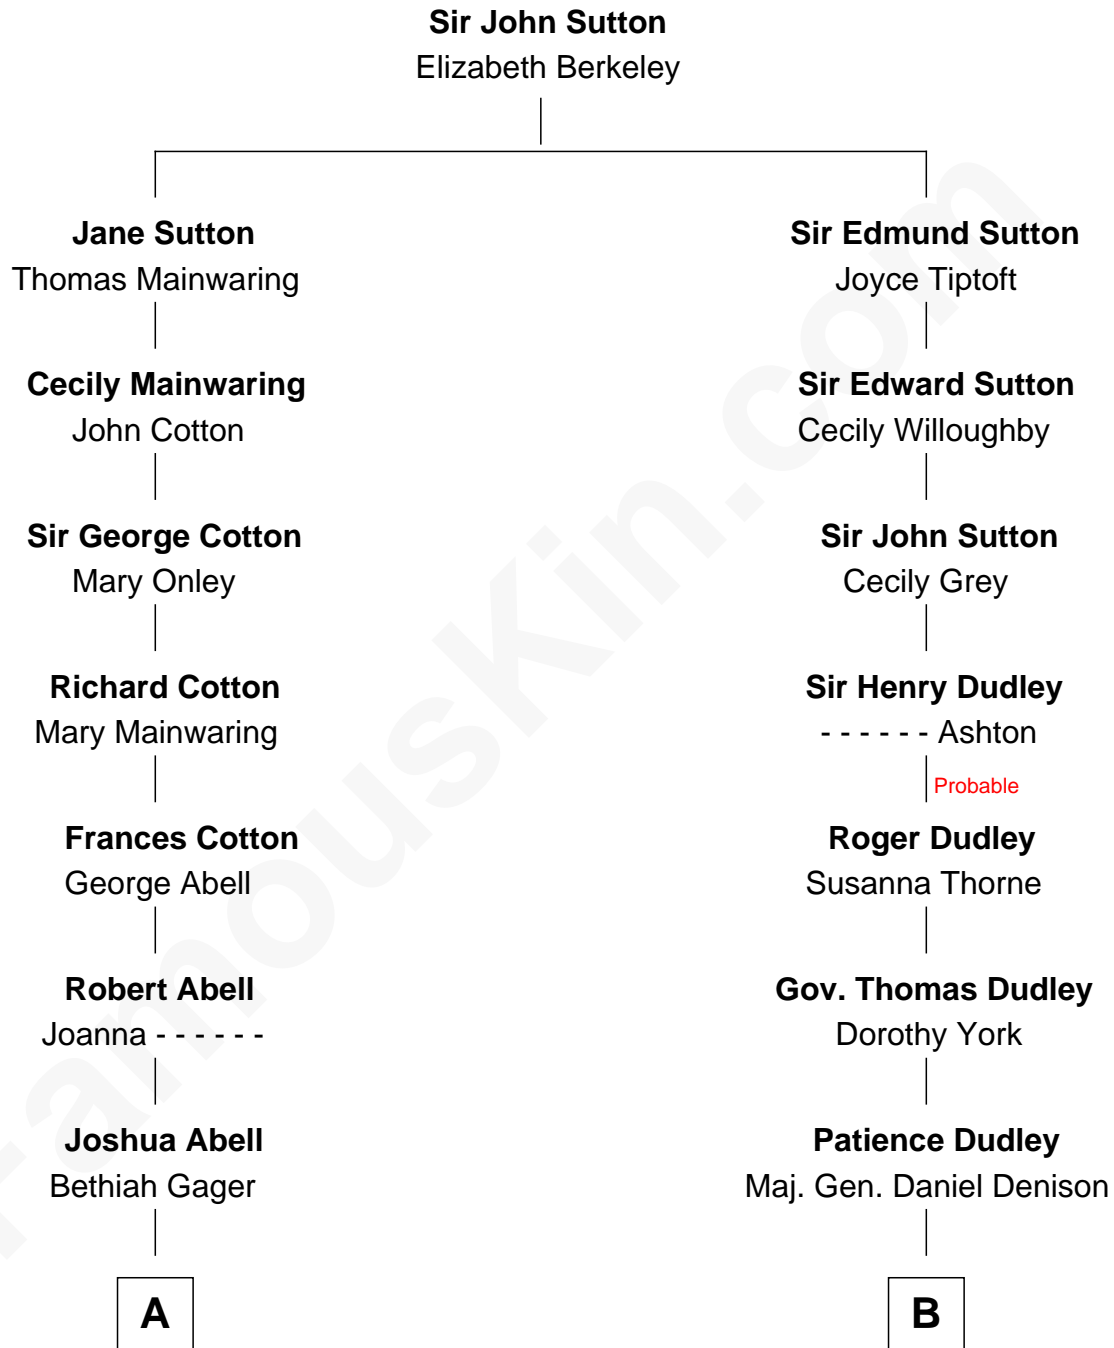

FamousKin.com Relationship Chart of

John Foster Dulles

52nd U.S. Secretary of State

14th cousin 4 times removed of

John Cena

Movie Actor and WWE Pro Wrestler

C

Carol Frances Lupien