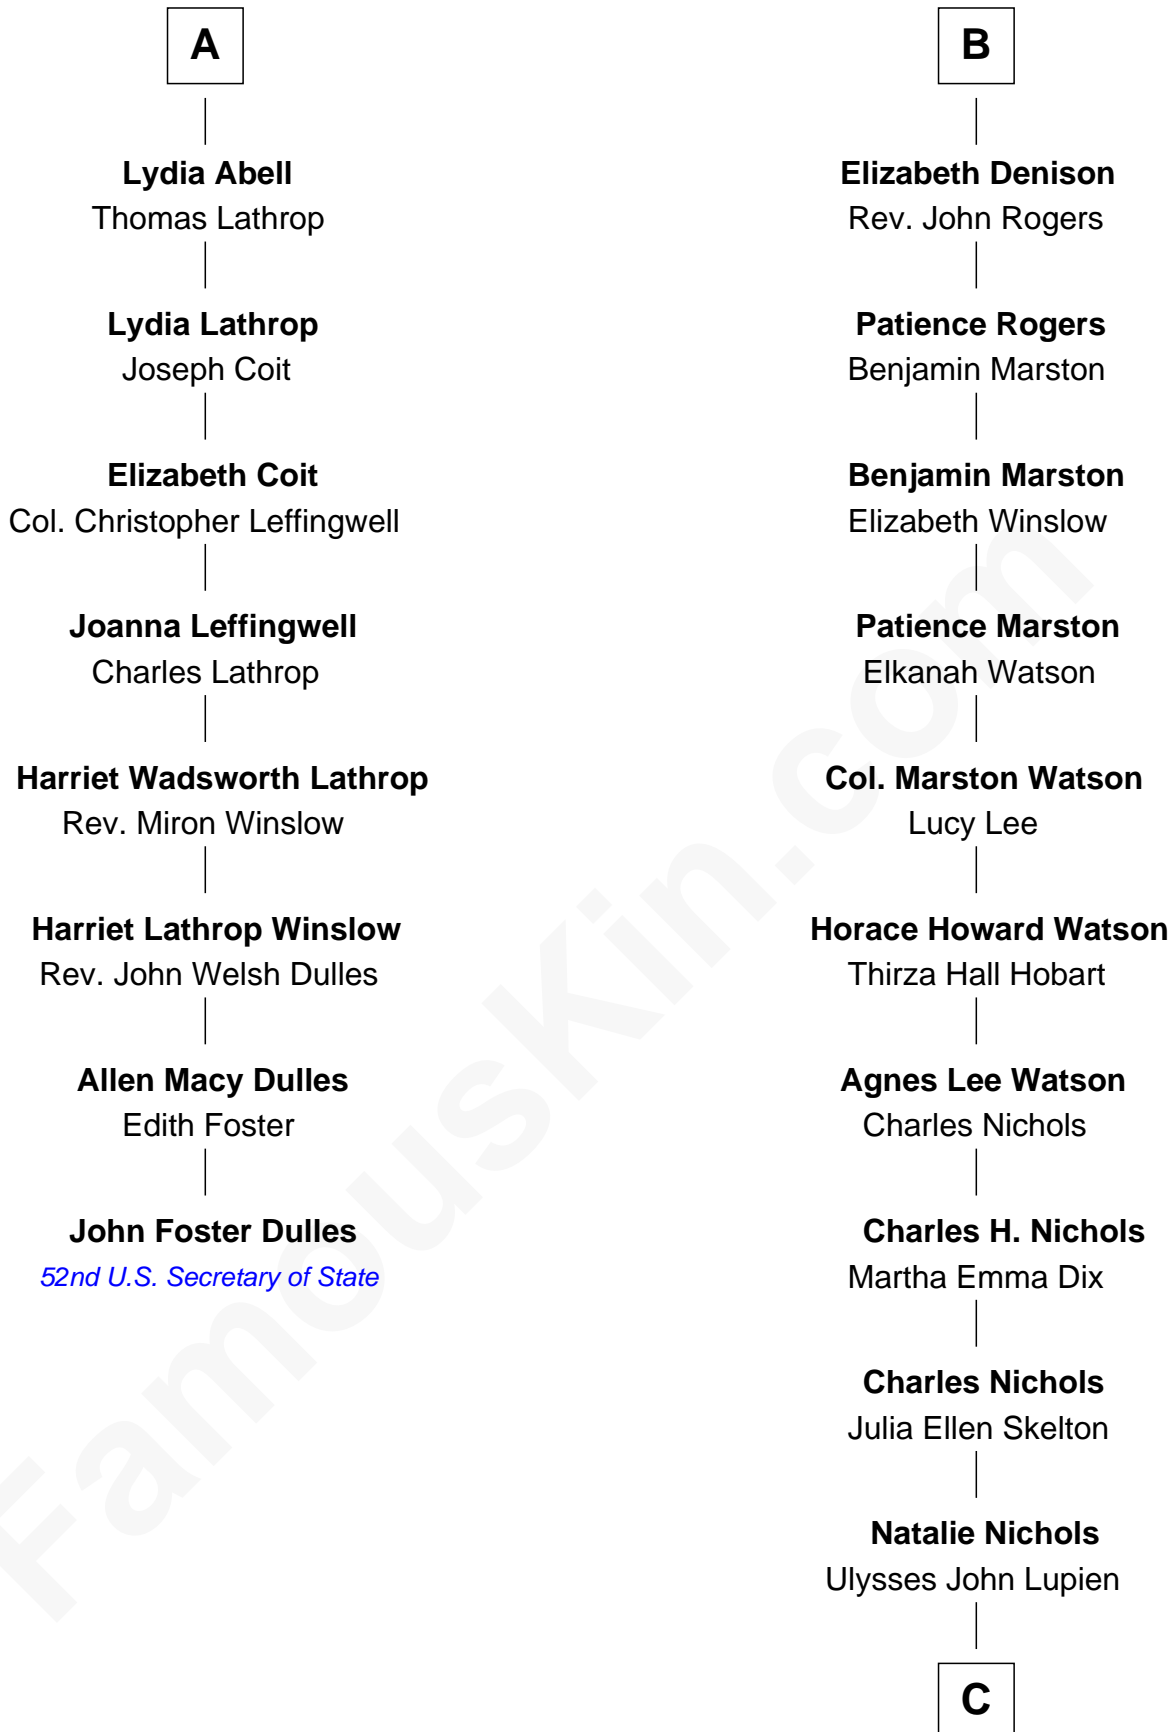

FamousKin.com Relationship Chart of

John Foster Dulles

52nd U.S. Secretary of State

14th cousin 4 times removed of

John Cena

Movie Actor and WWE Pro Wrestler

C

Carol Frances Lupien