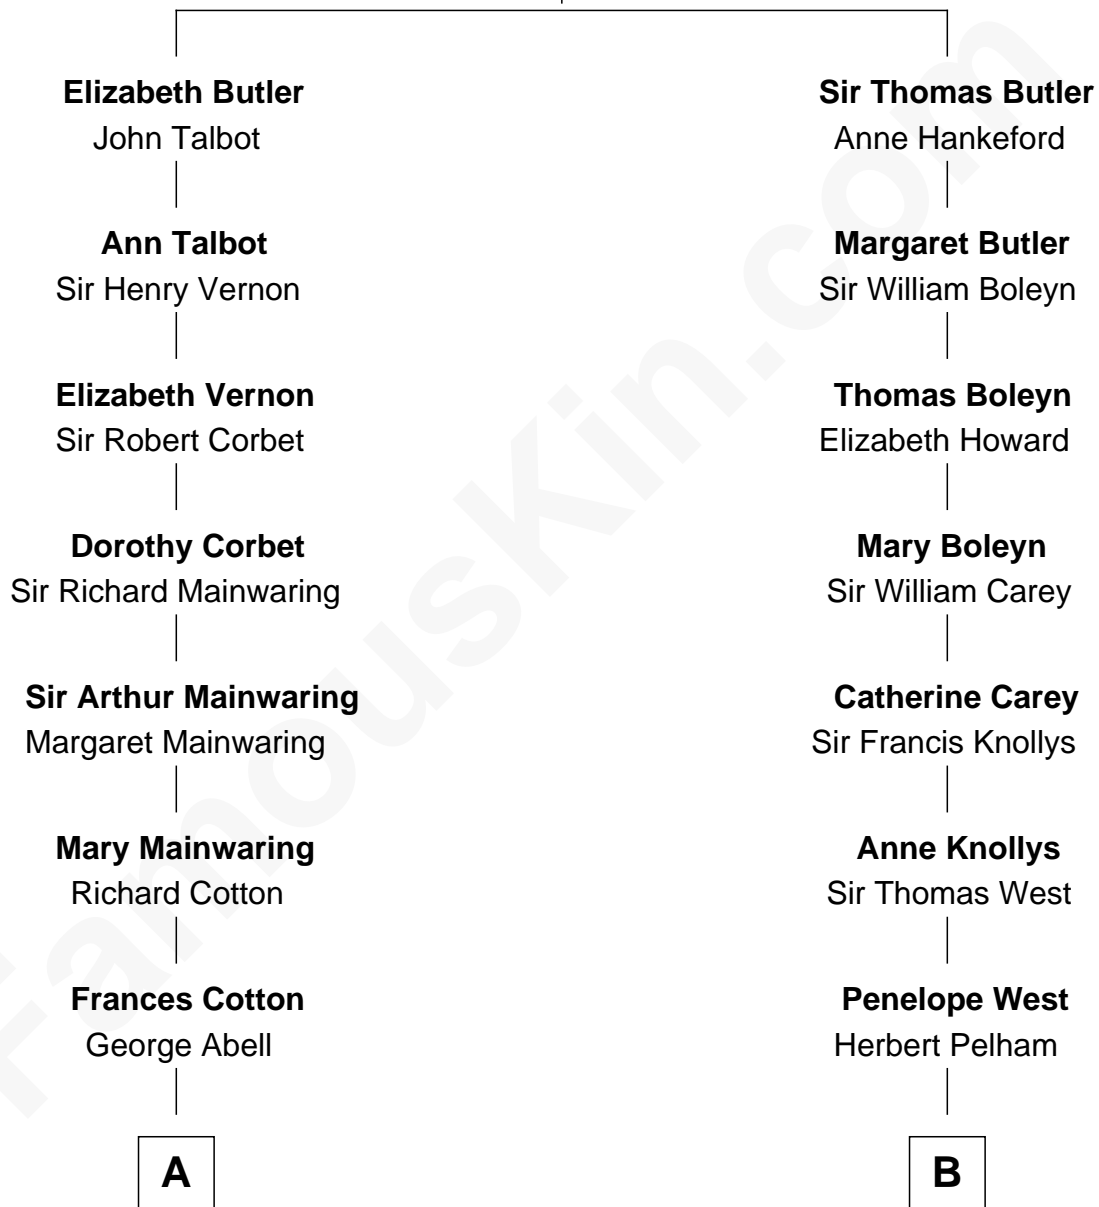

FamousKin.com Relationship Chart of

John Foster Dulles

52nd U.S. Secretary of State

16th cousin 3 times removed of

John Cena

Movie Actor and WWE Pro Wrestler

James Butler
Joan Beauchamp

C

Natalie Nichols

Ulysses John Lupien

Carol Frances Lupien

John Joseph Cena

John Cena

Actor and Pro Wrestler

FamousKin.com