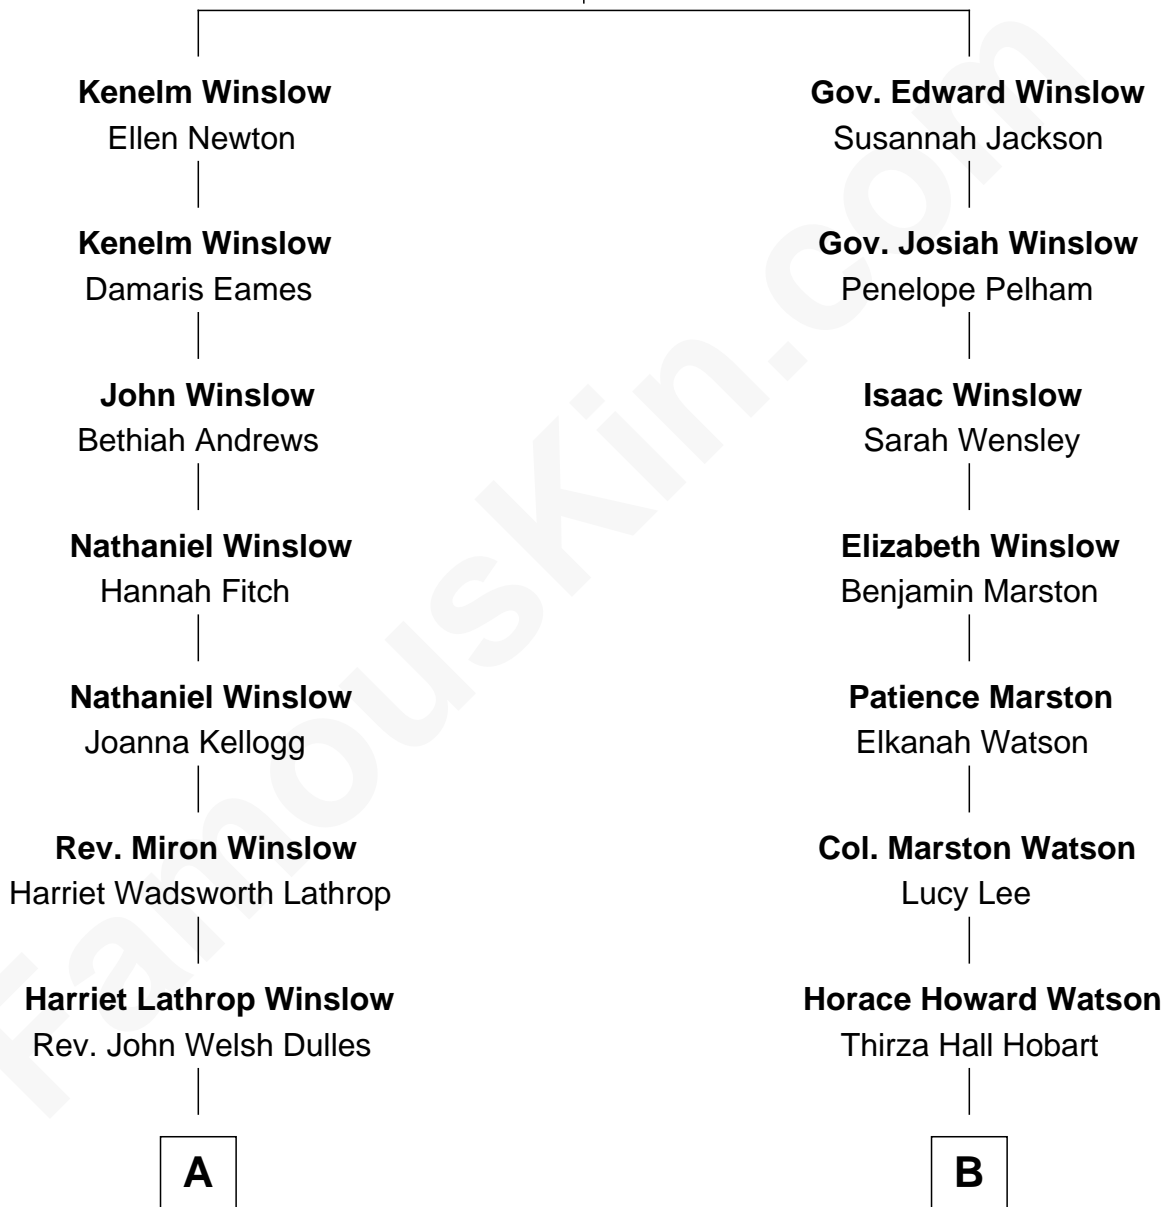

FamousKin.com Relationship Chart of

John Foster Dulles

52nd U.S. Secretary of State

8th cousin 4 times removed of

John Cena

Movie Actor and WWE Pro Wrestler

Edward Winslow

Magdalen Oliver

A

Allen Macy Dulles

Edith Foster

John Foster Dulles

52nd U.S. Secretary of State

B

Agnes Lee Watson

Charles Nichols