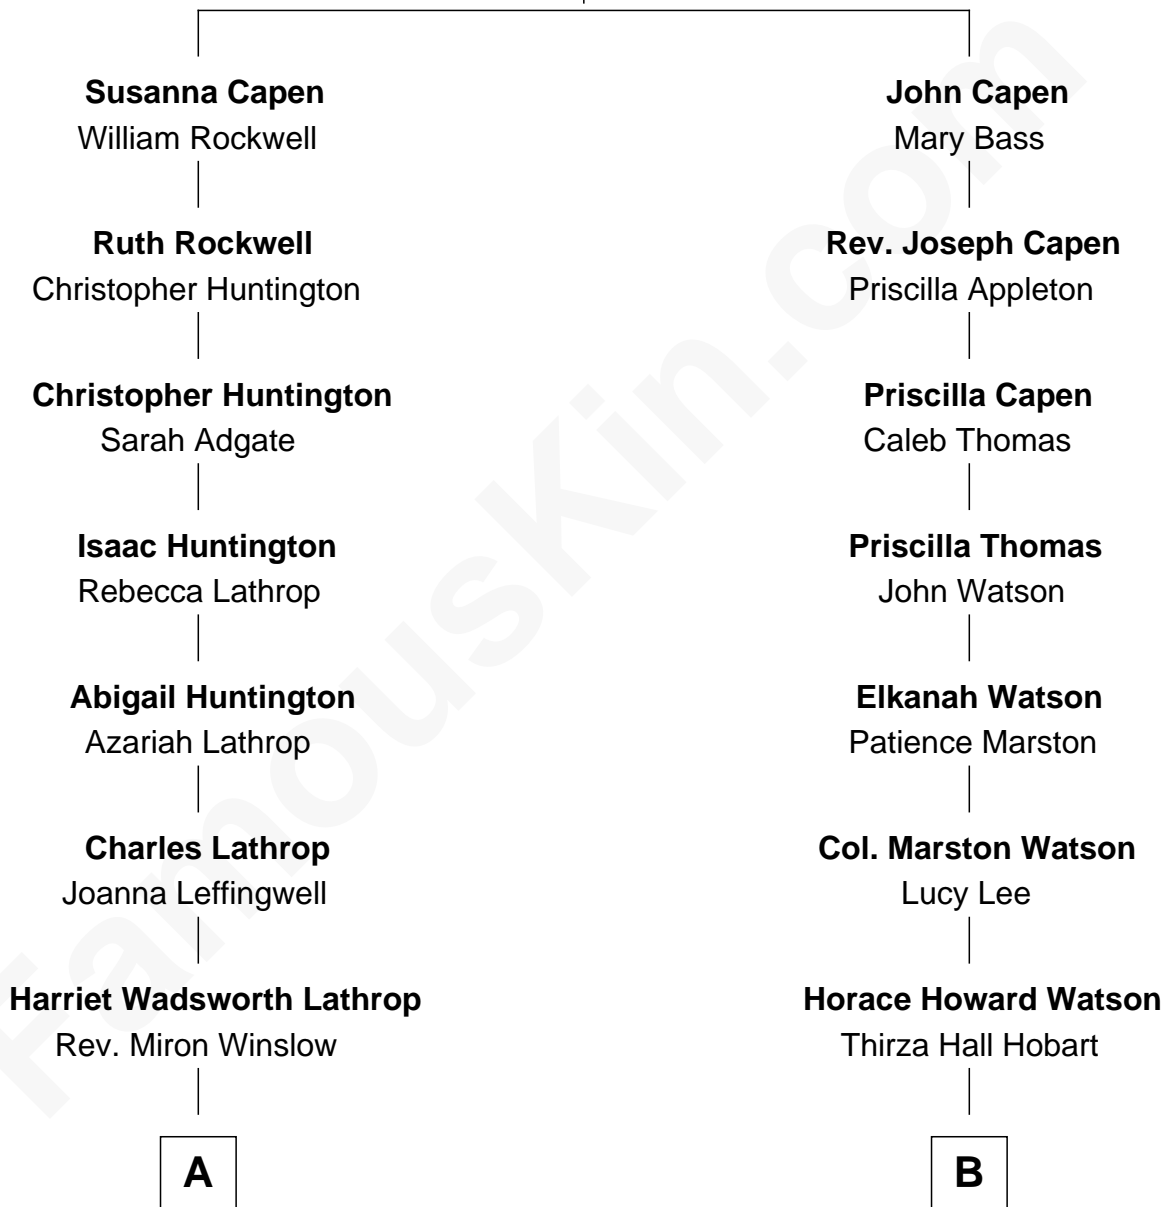

FamousKin.com Relationship Chart of

John Foster Dulles

52nd U.S. Secretary of State

9th cousin 3 times removed of

John Cena

Movie Actor and WWE Pro Wrestler

Bernard Capen

Joan Purchase

A

Harriet Lathrop Winslow
Rev. John Welsh Dulles

Allen Macy Dulles
Edith Foster

John Foster Dulles
52nd U.S. Secretary of State

B

Agnes Lee Watson
Charles Nichols

Charles H. Nichols
Martha Emma Dix

Charles Nichols
Julia Ellen Skelton