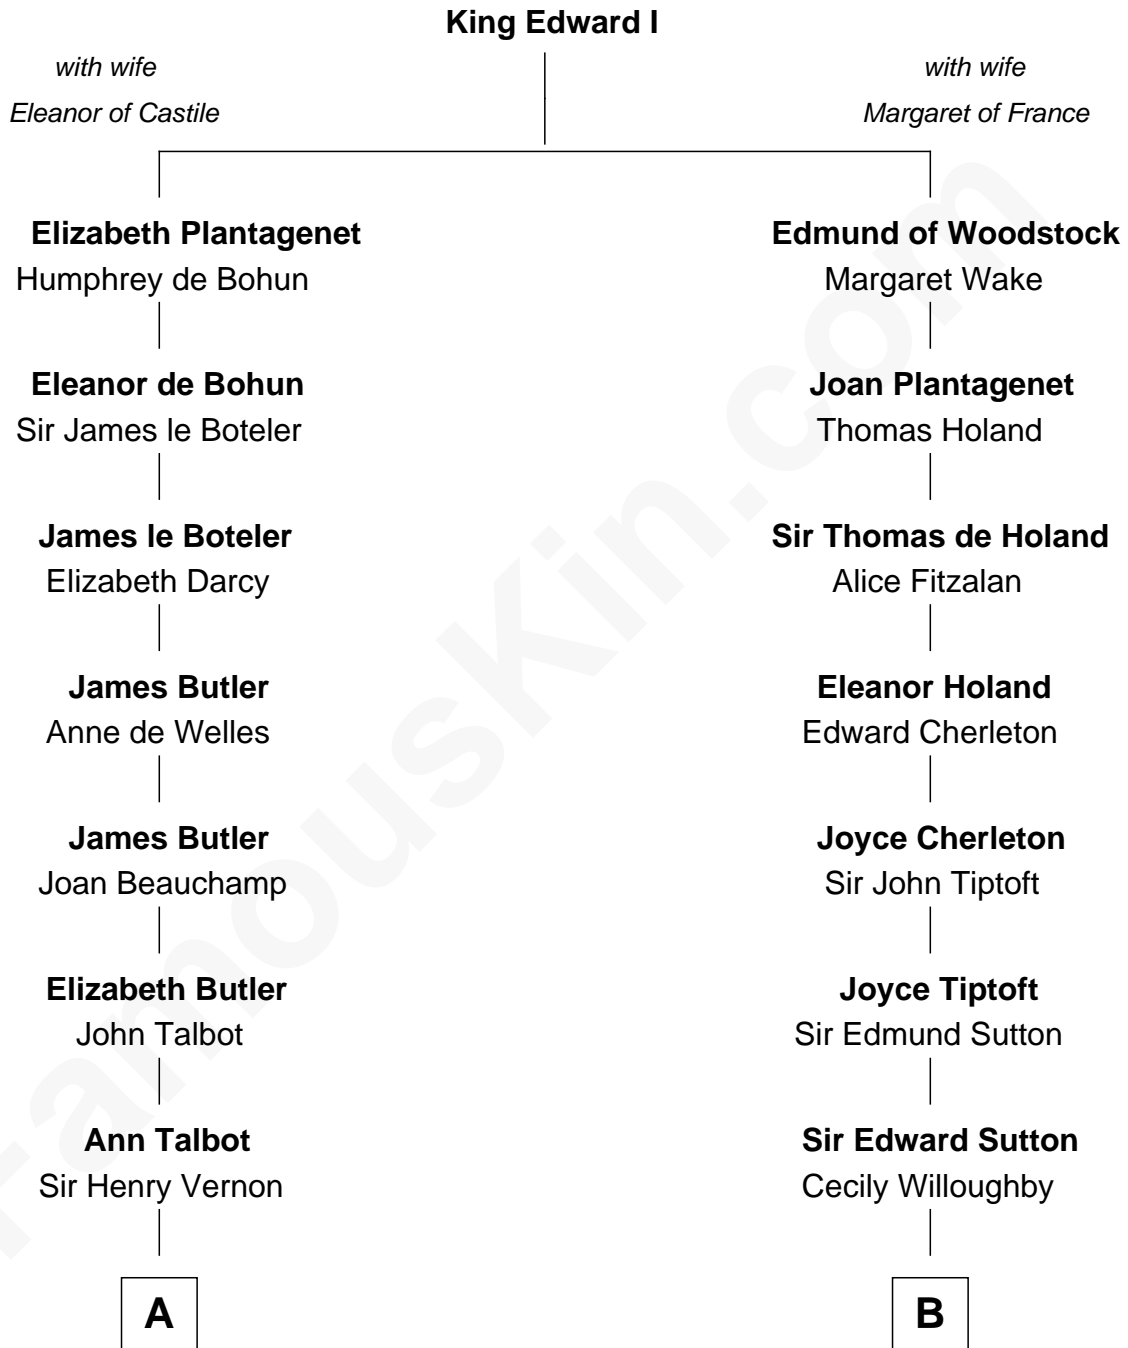

FamousKin.com Relationship Chart of

John Foster Dulles

52nd U.S. Secretary of State

21st cousin of

J. K. Simmons

TV and Movie Actor

C

Joanna Leffingwell

Charles Lathrop

Harriet Wadsworth Lathrop

Rev. Miron Winslow

Harriet Lathrop Winslow

Rev. John Welsh Dulles

Allen Macy Dulles

Edith Foster

John Foster Dulles