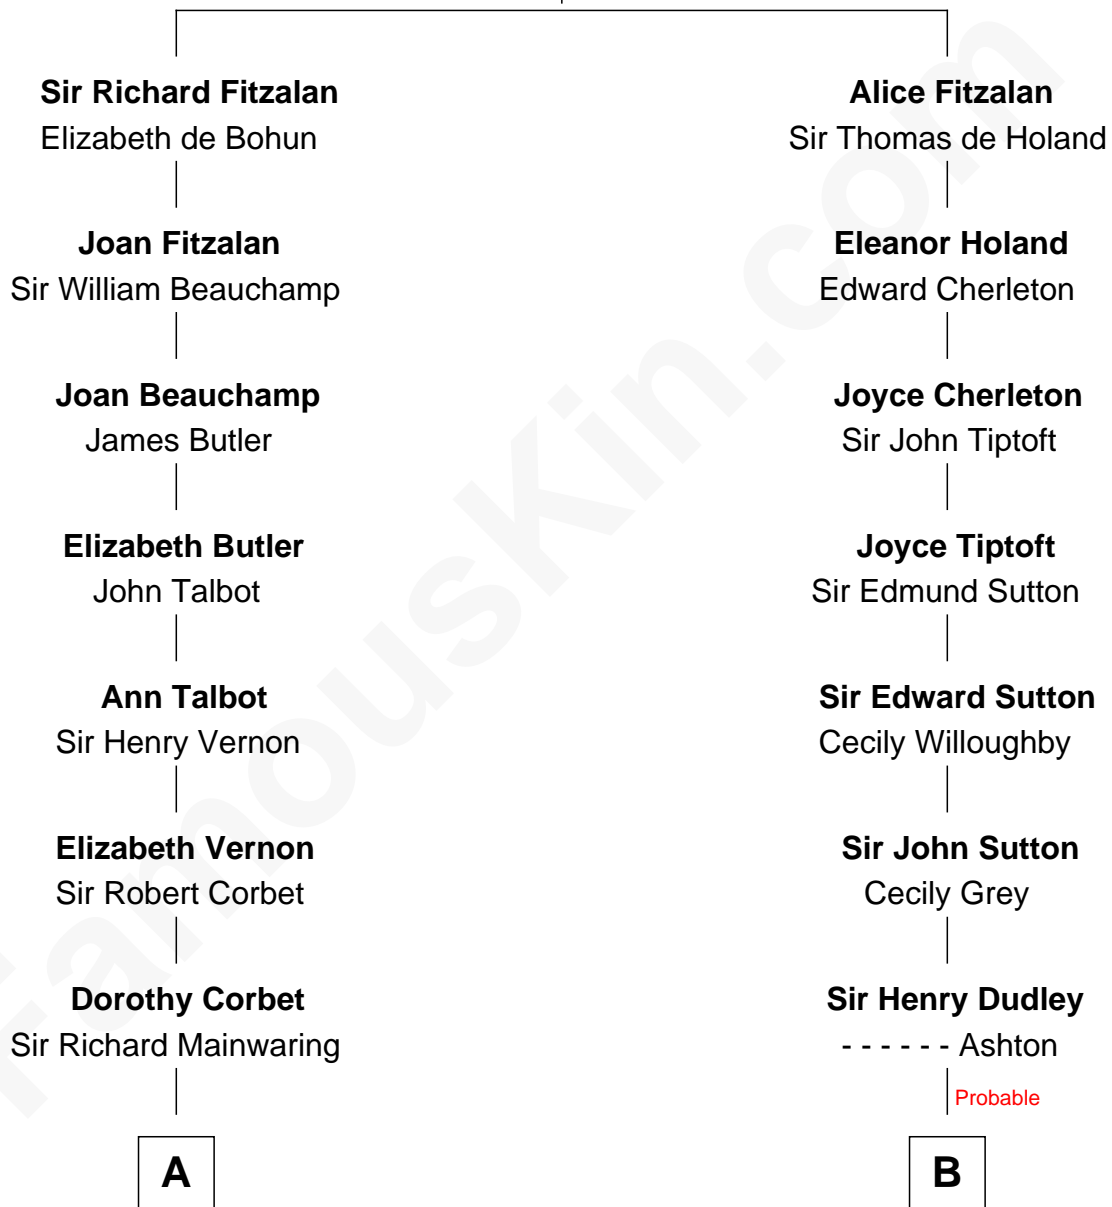

FamousKin.com Relationship Chart of

John Foster Dulles

52nd U.S. Secretary of State

19th cousin of

J. K. Simmons

TV and Movie Actor

Richard Fitzalan
Eleanor Plantagenet

C

Harriet Lathrop Winslow

Rev. John Welsh Dulles

Allen Macy Dulles

Edith Foster

John Foster Dulles

52nd U.S. Secretary of State

D

Ruth Hazen