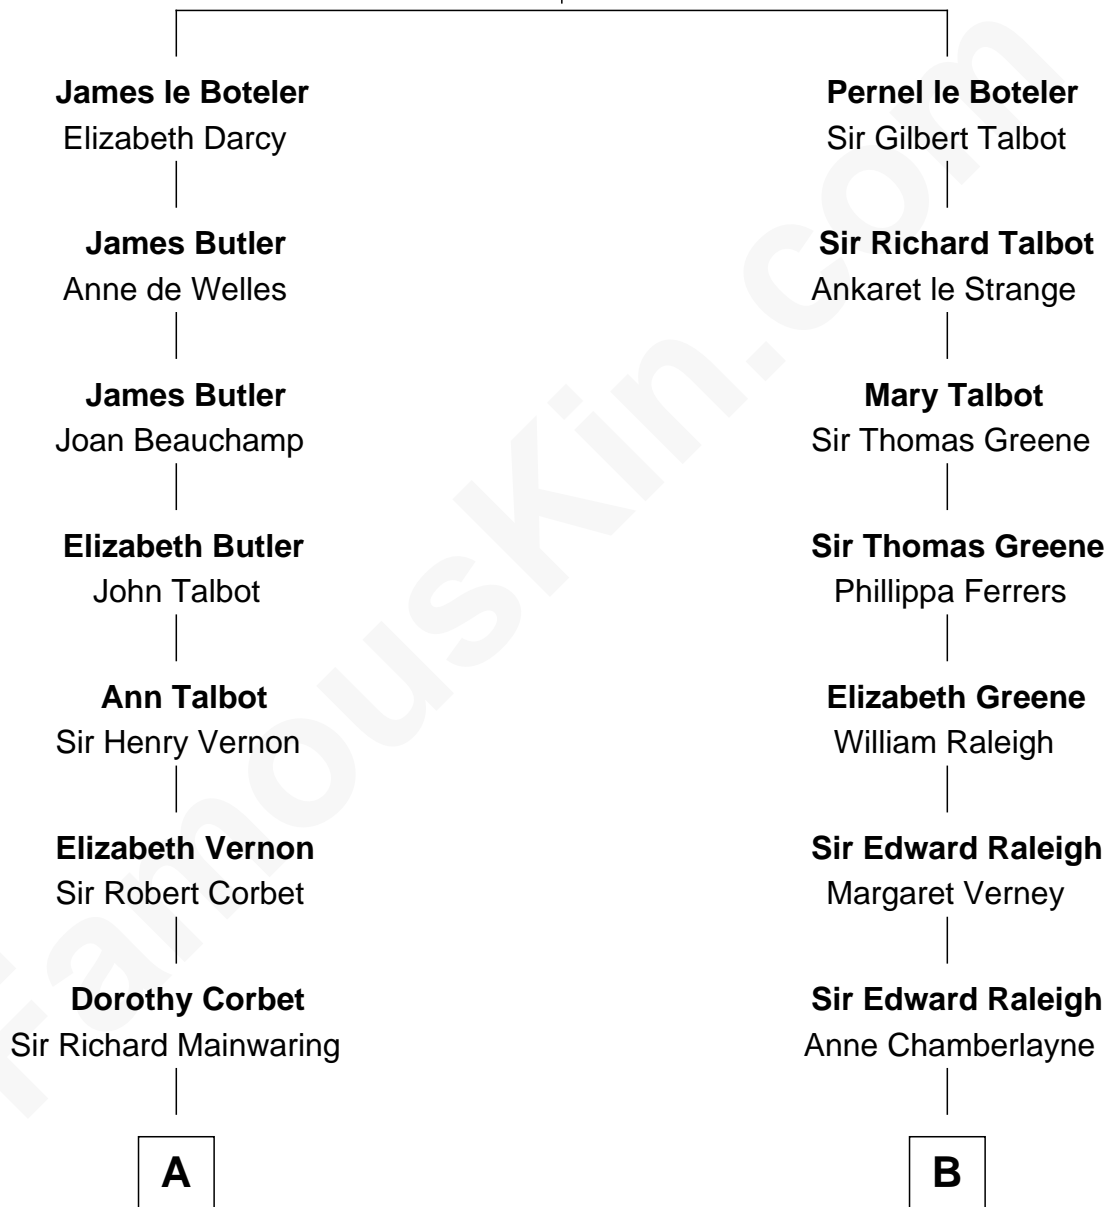

FamousKin.com Relationship Chart of

John Foster Dulles

52nd U.S. Secretary of State

18th cousin 1 time removed of

Henry Clay Folger

Founder of Folger Shakespeare Library and Chairman of Standard Oil

Sir James le Boteler

Eleanor de Bohun

C

Harriet Lathrop Winslow
Rev. John Welsh Dulles

Allen Macy Dulles
Edith Foster

John Foster Dulles
52nd U.S. Secretary of State

D

Henry Clay Folger
Eliza Jane Clark

Henry Clay Folger
Chairman of Standard Oil