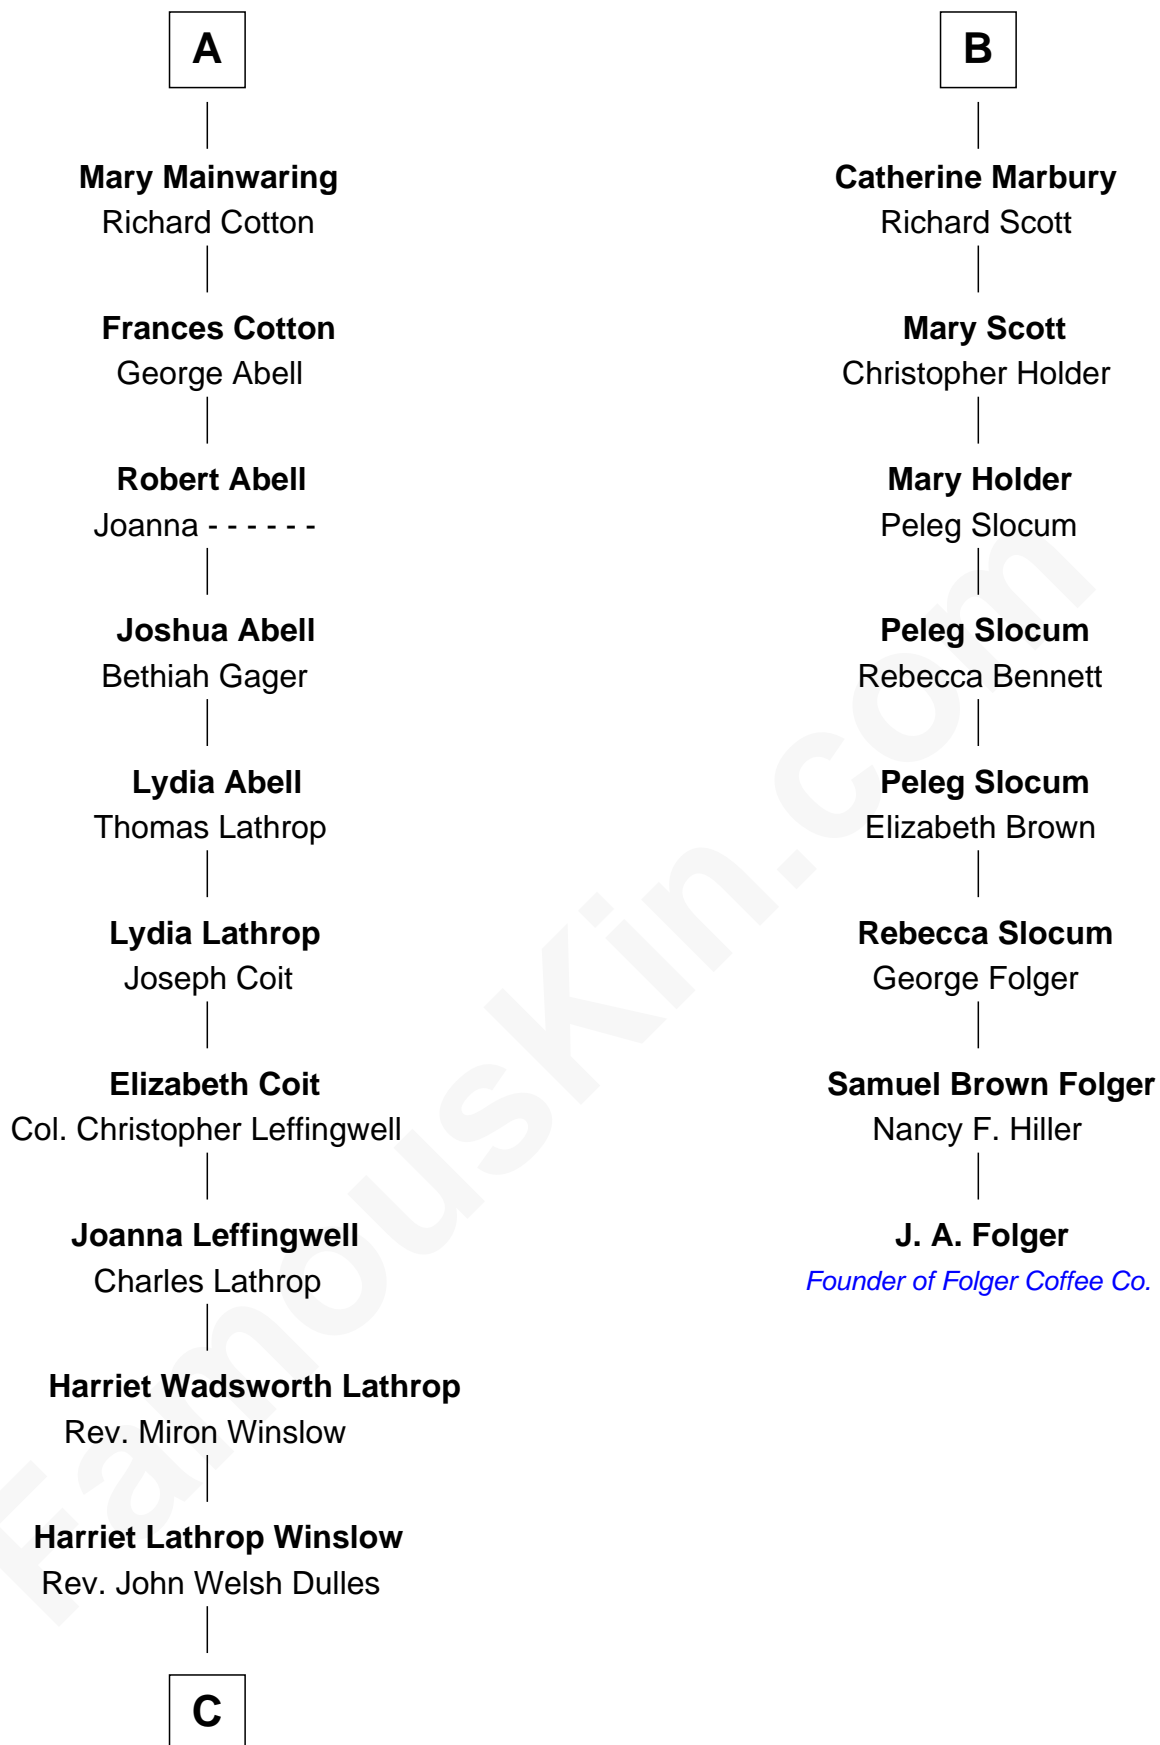

FamousKin.com Relationship Chart of

John Foster Dulles

52nd U.S. Secretary of State

14th cousin 4 times removed of

J. A. Folger

Founder of Folger Coffee Company

C

Allen Macy Dulles

Edith Foster

John Foster Dulles

52nd U.S. Secretary of State

FamousKin.com