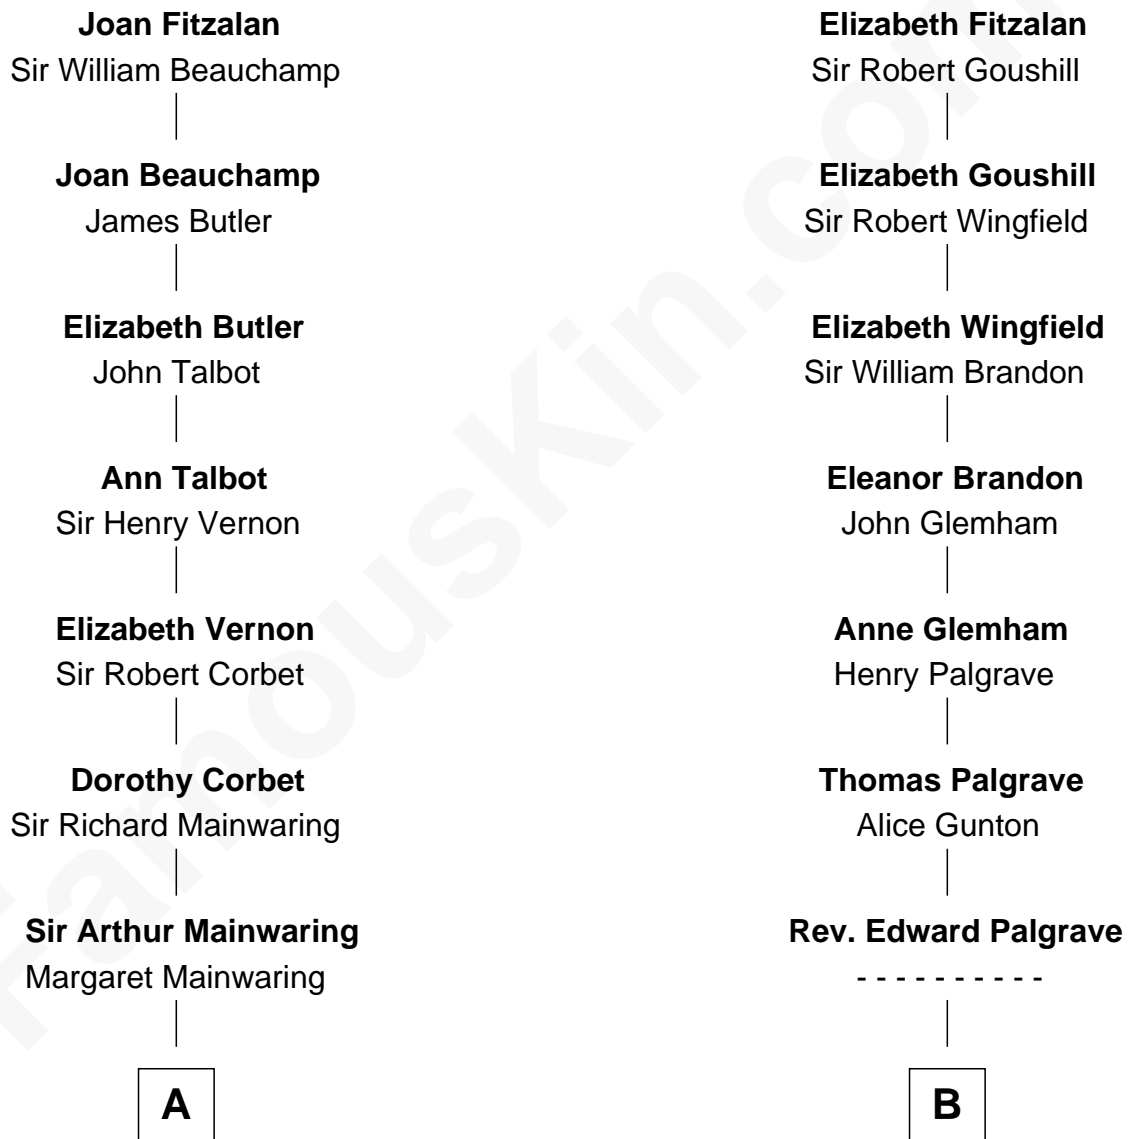

FamousKin.com Relationship Chart of

John Foster Dulles

52nd U.S. Secretary of State

15th cousin 3 times removed of

J. A. Folger

Founder of Folger Coffee Company

Sir Richard Fitzalan

Elizabeth de Bohun

C

Allen Macy Dulles

Edith Foster

John Foster Dulles

52nd U.S. Secretary of State

FamousKin.com