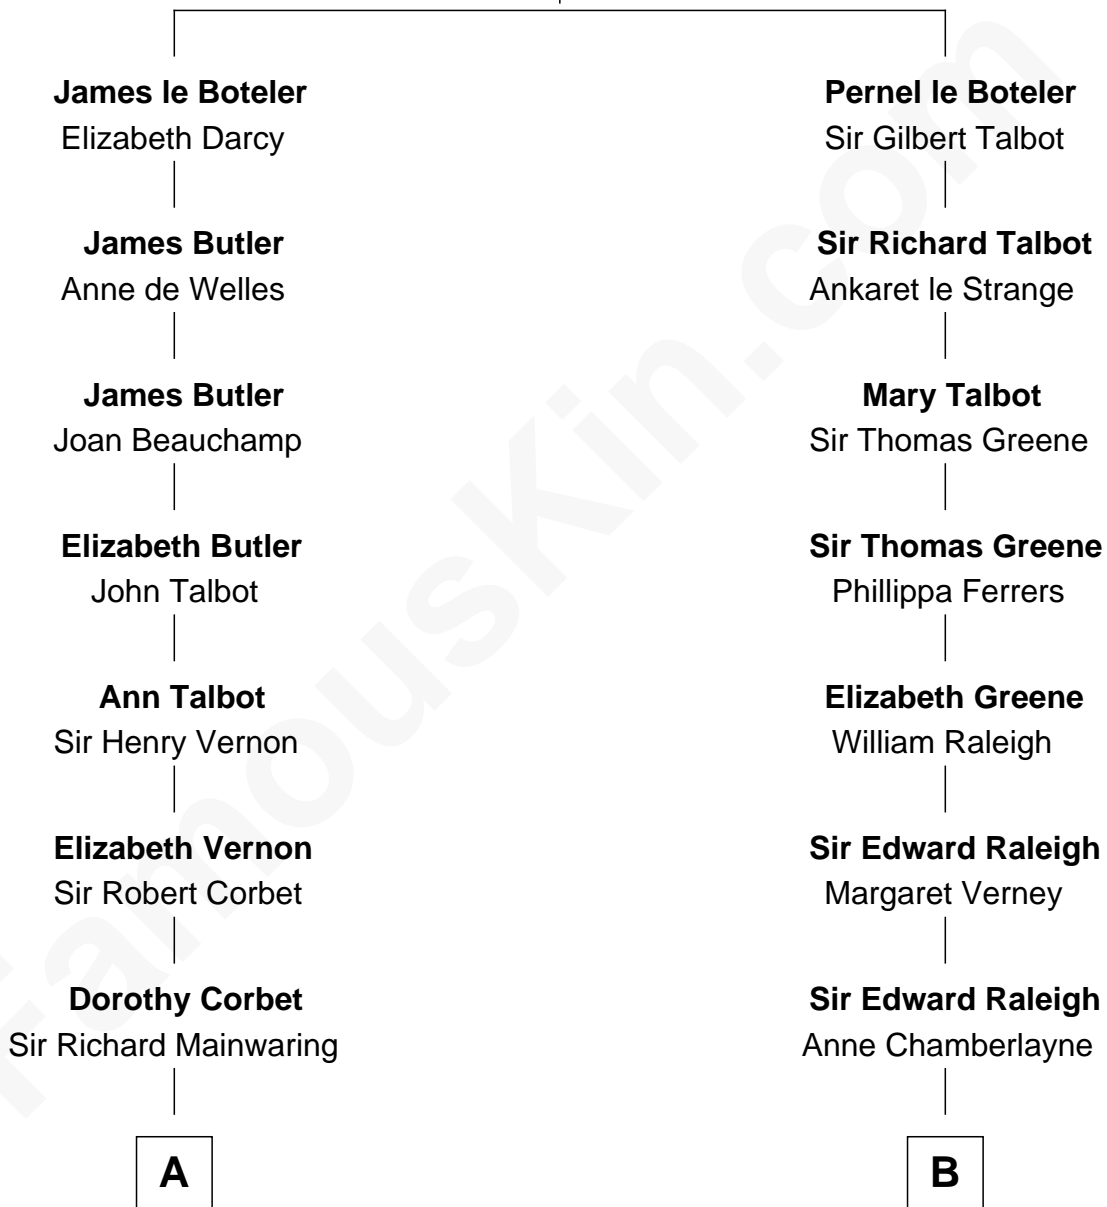

FamousKin.com Relationship Chart of

John Foster Dulles

52nd U.S. Secretary of State

17th cousin 2 times removed of

J. A. Folger

Founder of Folger Coffee Company

Sir James le Boteler

Eleanor de Bohun

C

Harriet Lathrop Winslow

Rev. John Welsh Dulles

Allen Macy Dulles

Edith Foster

John Foster Dulles

52nd U.S. Secretary of State

FamousKin.com