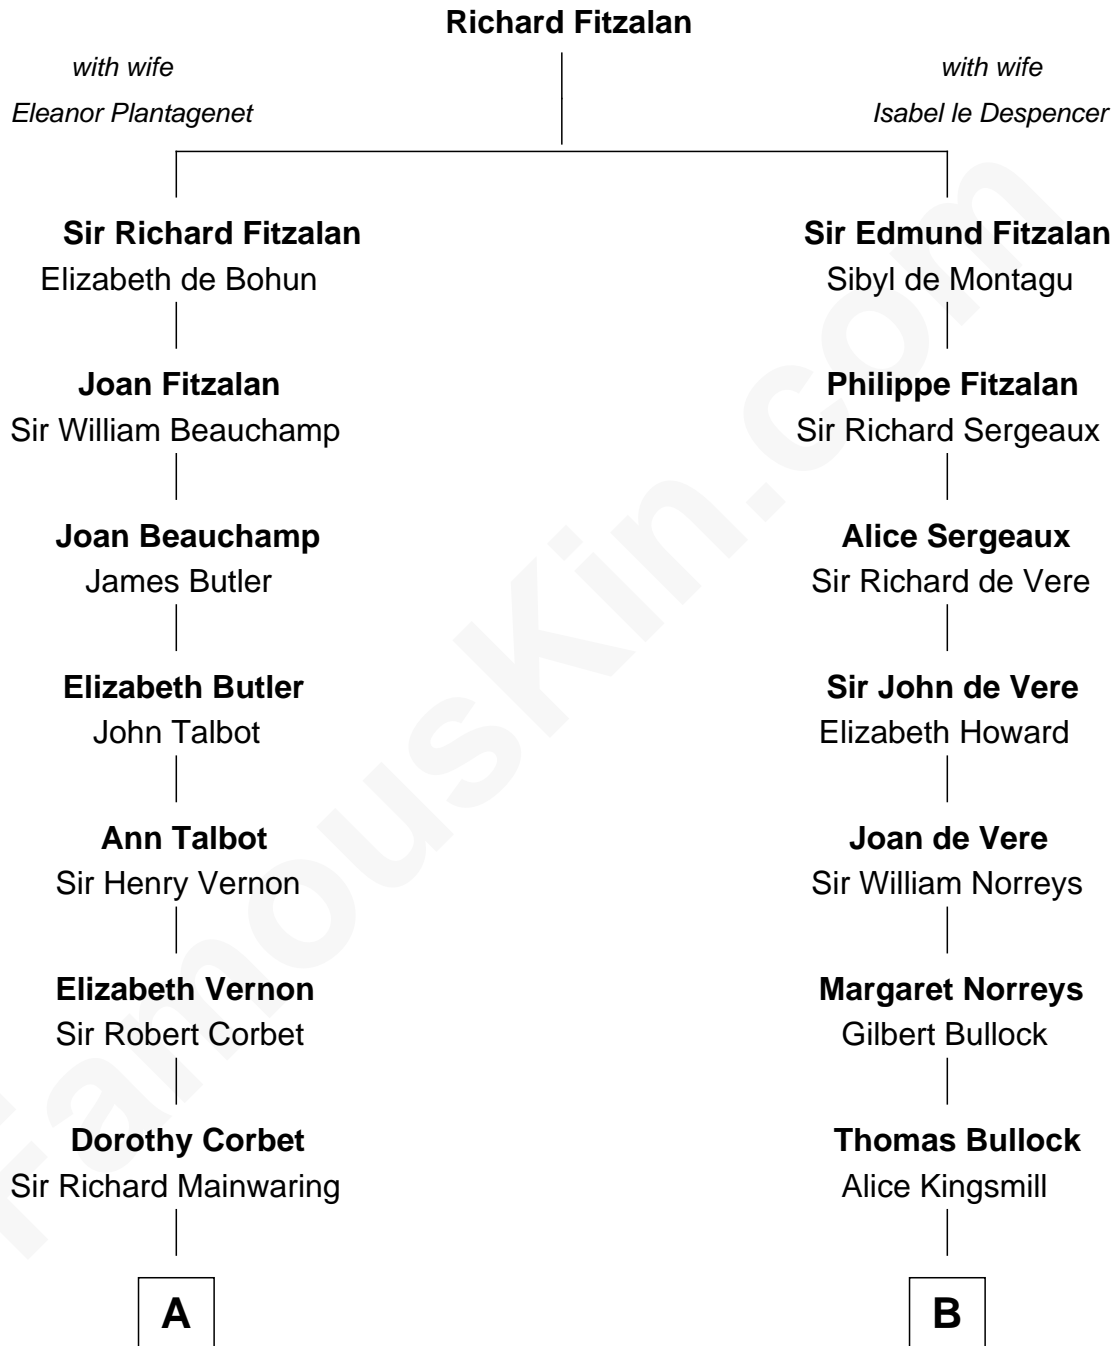

# FamousKin.com Relationship Chart of

**John Foster Dulles**

*52nd U.S. Secretary of State*

14th cousin 5 times removed of

**Samuel Howard**

*Boston Tea Party Participant*

**C**

—  
**Harriet Lathrop Winslow**

Rev. John Welsh Dulles

—  
**Allen Macy Dulles**

Edith Foster

—  
**John Foster Dulles**

*52nd U.S. Secretary of State*

FamousKin.com