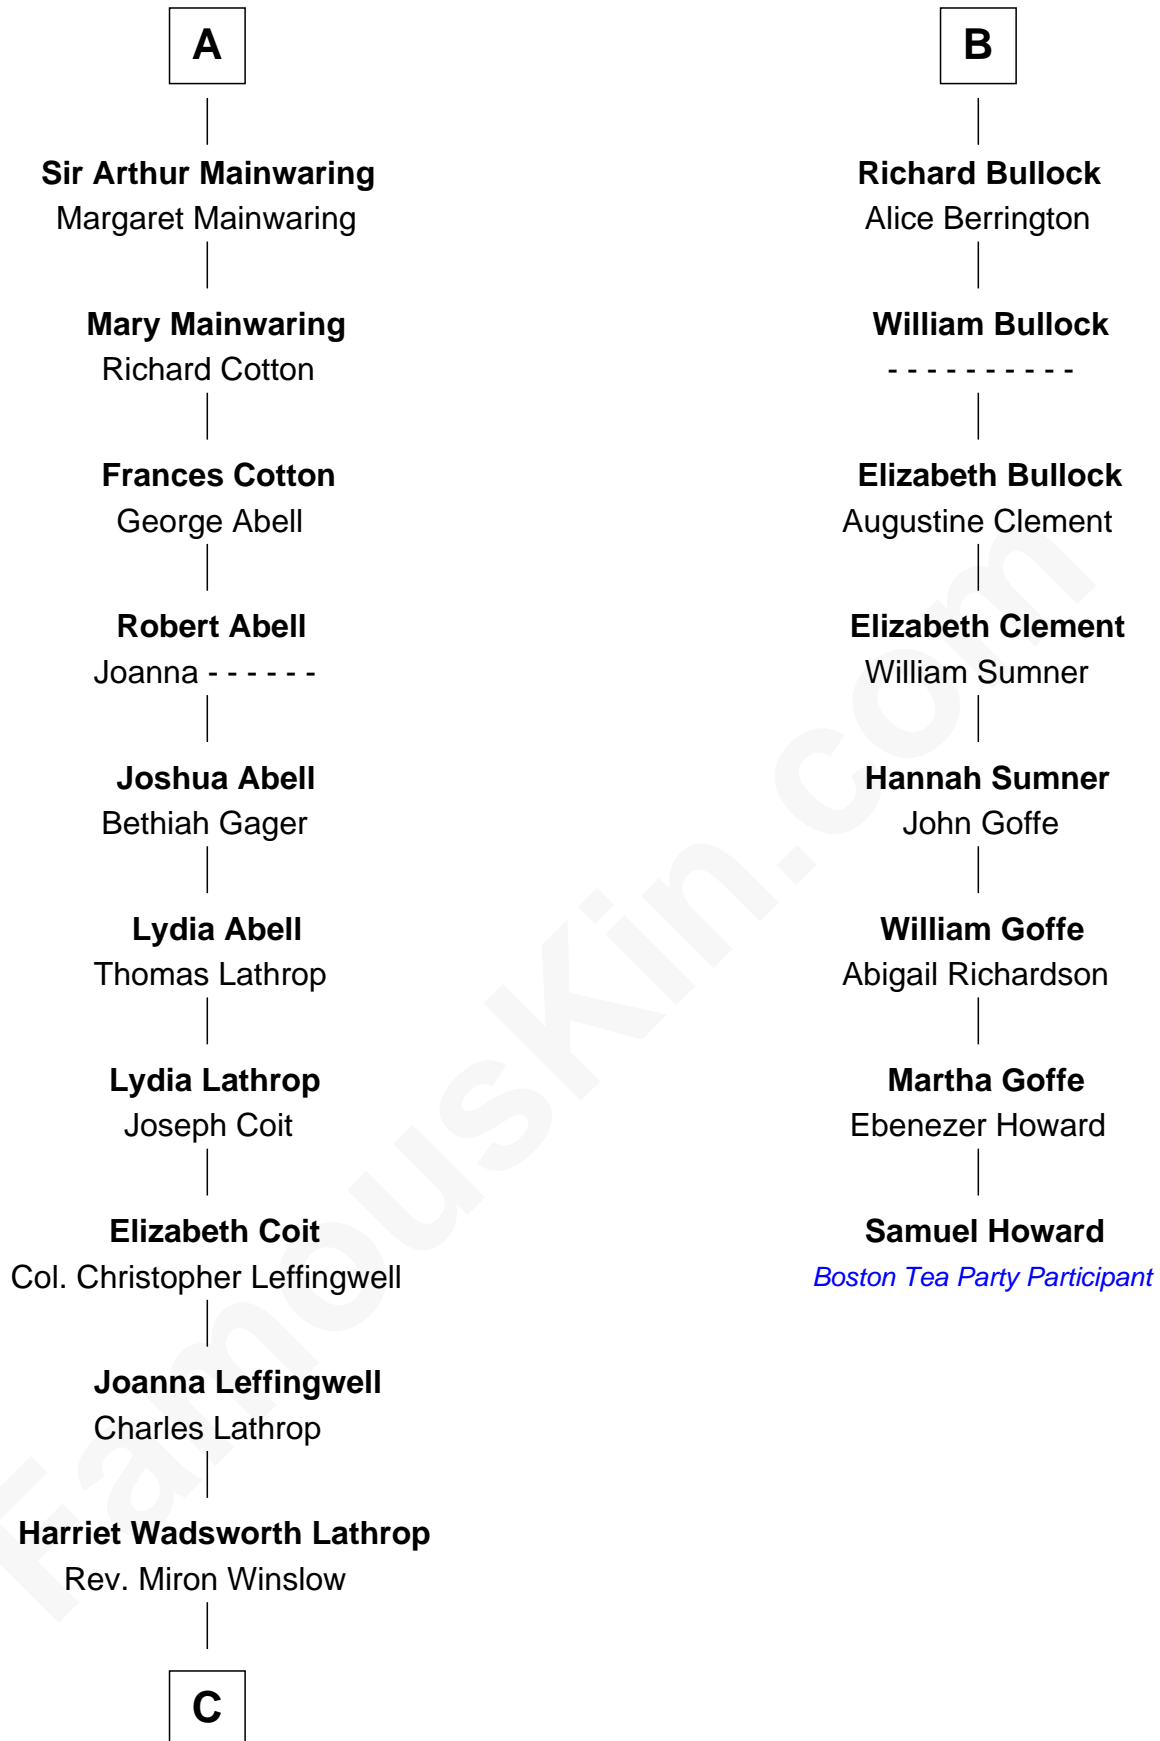

# FamousKin.com Relationship Chart of

**John Foster Dulles**

*52nd U.S. Secretary of State*

14th cousin 5 times removed of

**Samuel Howard**

*Boston Tea Party Participant*

**C**

—  
**Harriet Lathrop Winslow**

Rev. John Welsh Dulles

—  
**Allen Macy Dulles**

Edith Foster

—  
**John Foster Dulles**

*52nd U.S. Secretary of State*

FamousKin.com