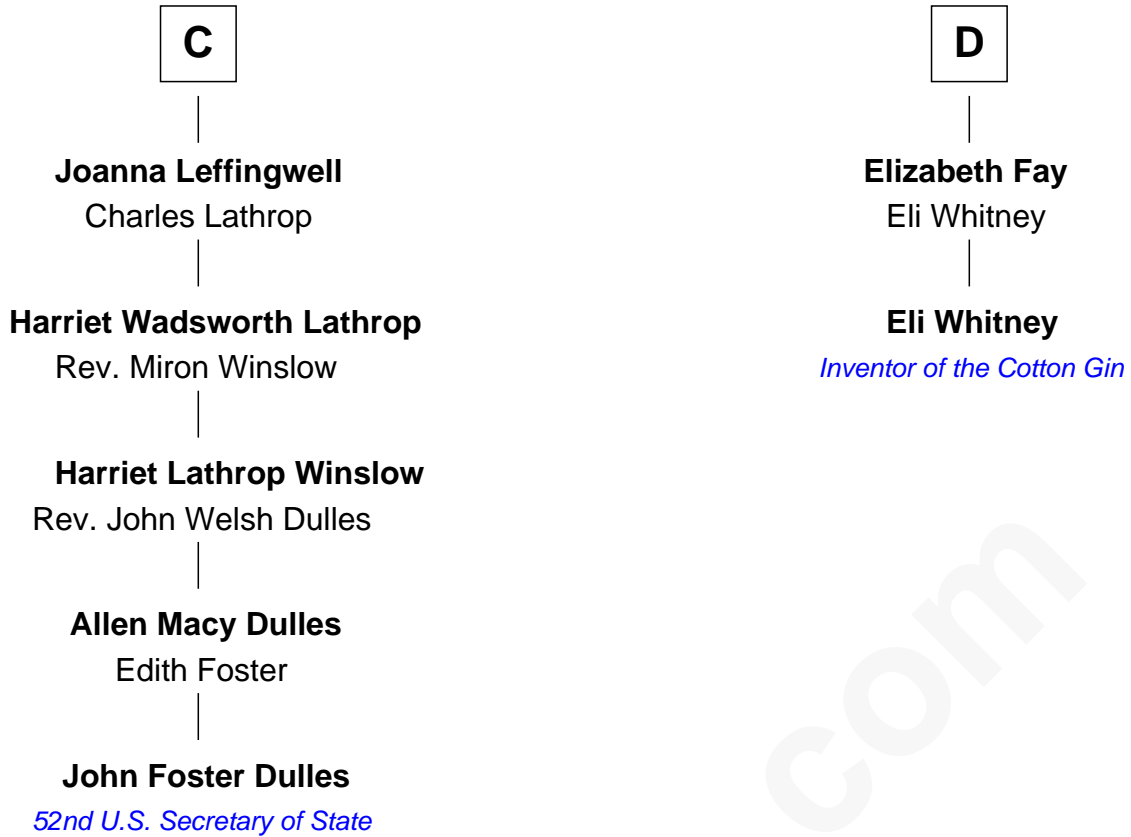

# FamousKin.com Relationship Chart of

**John Foster Dulles**

*52nd U.S. Secretary of State*

18th cousin 3 times removed of

**Eli Whitney**

*Inventor of the Cotton Gin*

**John, King of England**

FamousKin.com