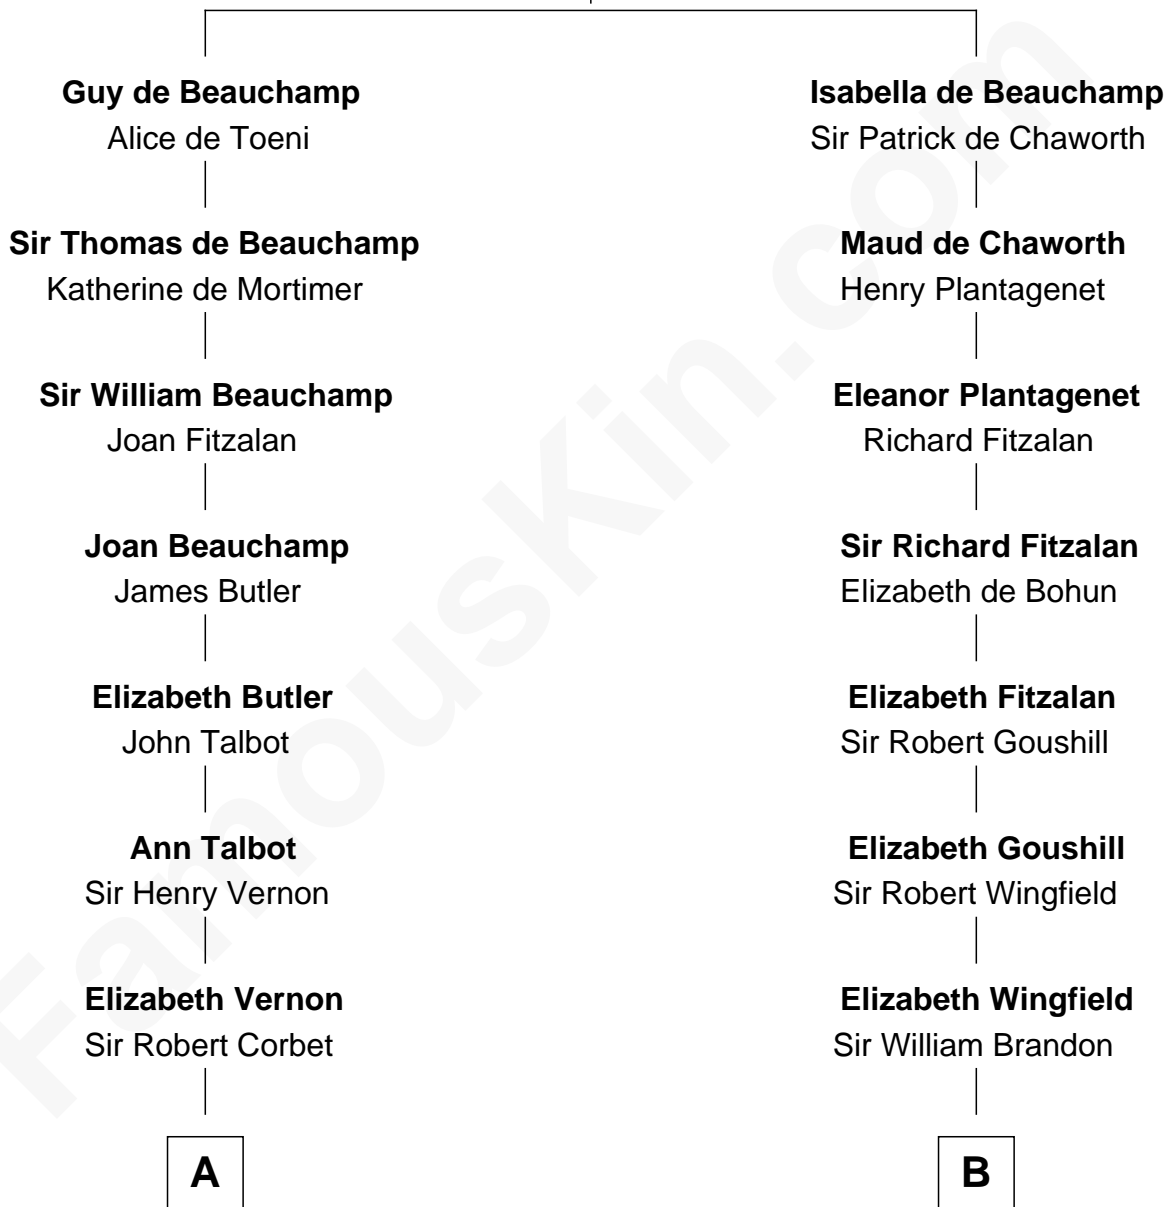

## Relationship Chart of

**John Foster Dulles**

*52nd U.S. Secretary of State*

17th cousin 3 times removed of

**Eli Whitney**

*Inventor of the Cotton Gin*

**William de Beauchamp**

Maud FitzJohn