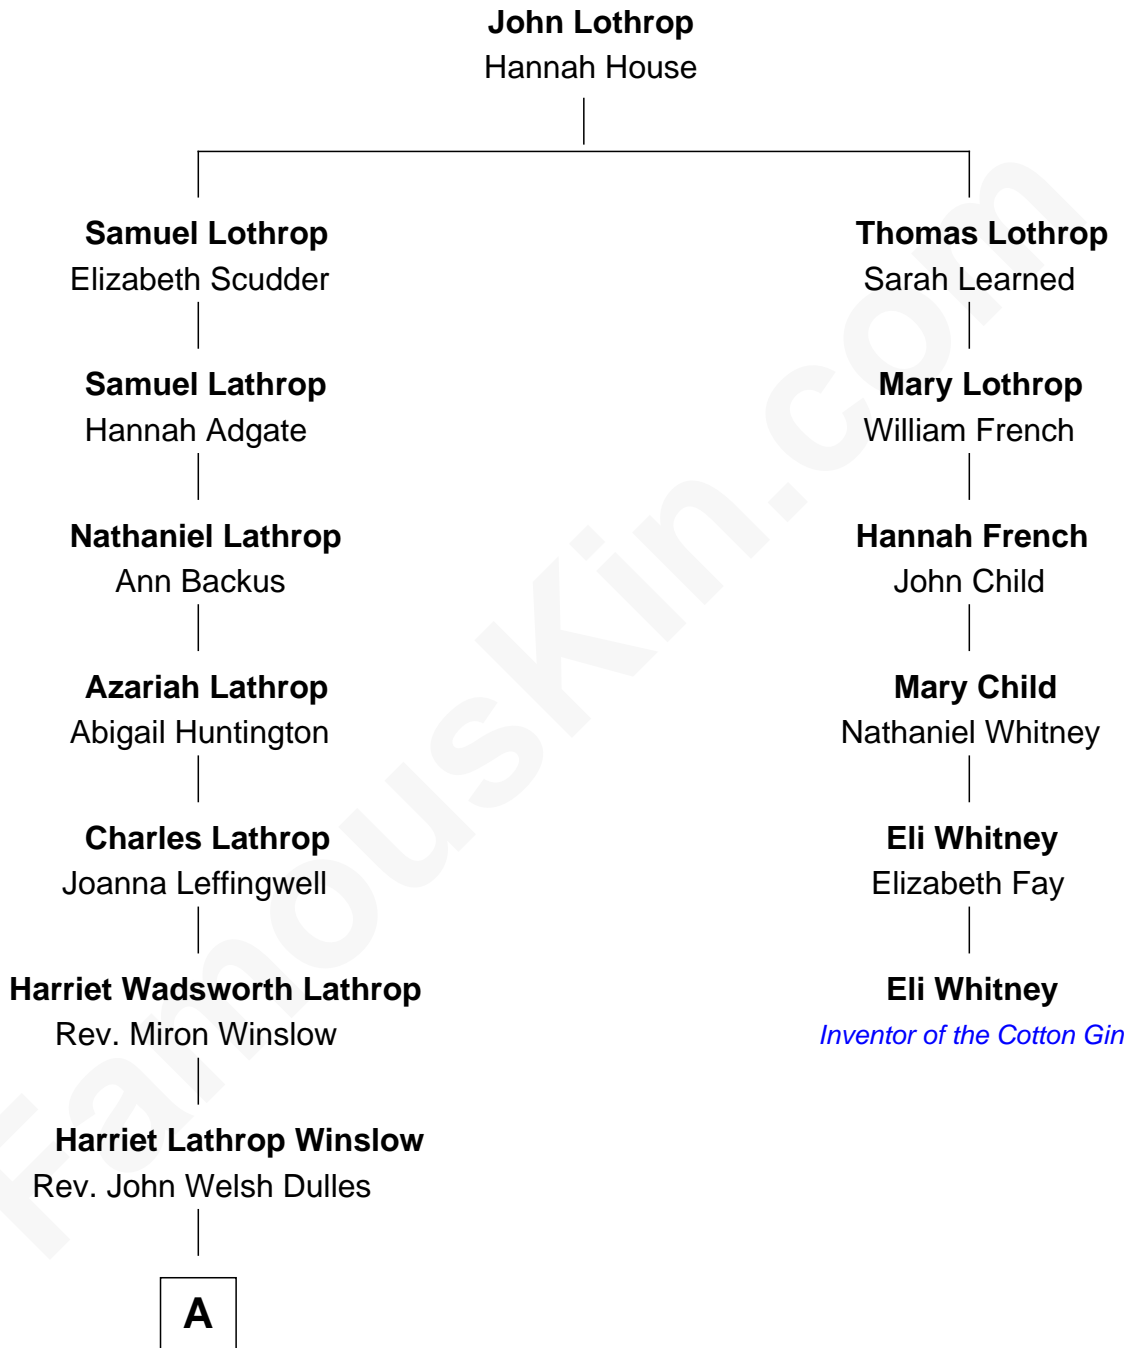

FamousKin.com Relationship Chart of

John Foster Dulles

52nd U.S. Secretary of State

5th cousin 3 times removed of

Eli Whitney

Inventor of the Cotton Gin

A

Allen Macy Dulles

Edith Foster

John Foster Dulles

52nd U.S. Secretary of State

FamousKin.com