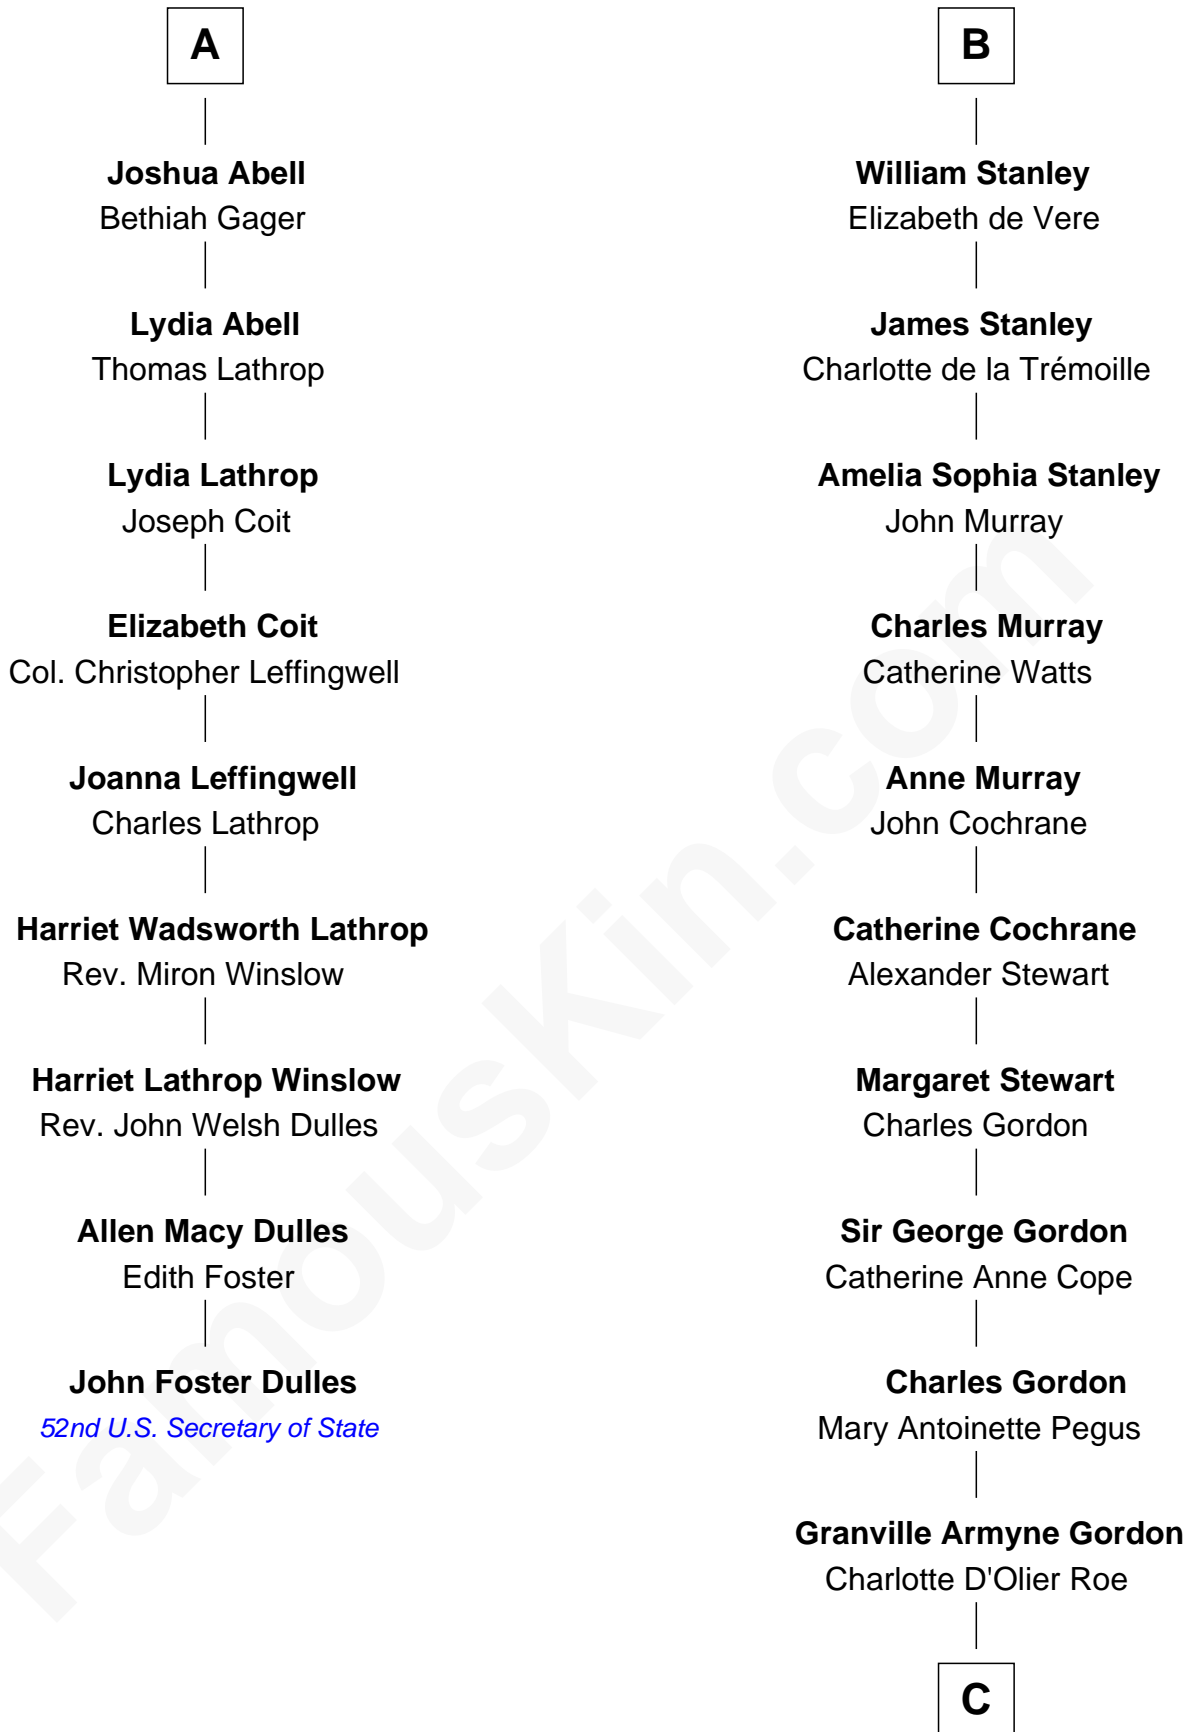

FamousKin.com Relationship Chart of

John Foster Dulles

52nd U.S. Secretary of State

15th cousin 6 times removed of

Cara Delevingne

Fashion Model and Movie Actress

C

Armyne Evelyne Gordon

Sir Lionel Lawson Faudel-Phillips

Anne Margaret Faudel-Phillips

John Vincent Sheffield

Jane Armyne Sheffield

Sir Jocelyn Edward Greville Stevens

Pandora Anne Stevens

Charles Hamar Delevingne

Cara Delevingne