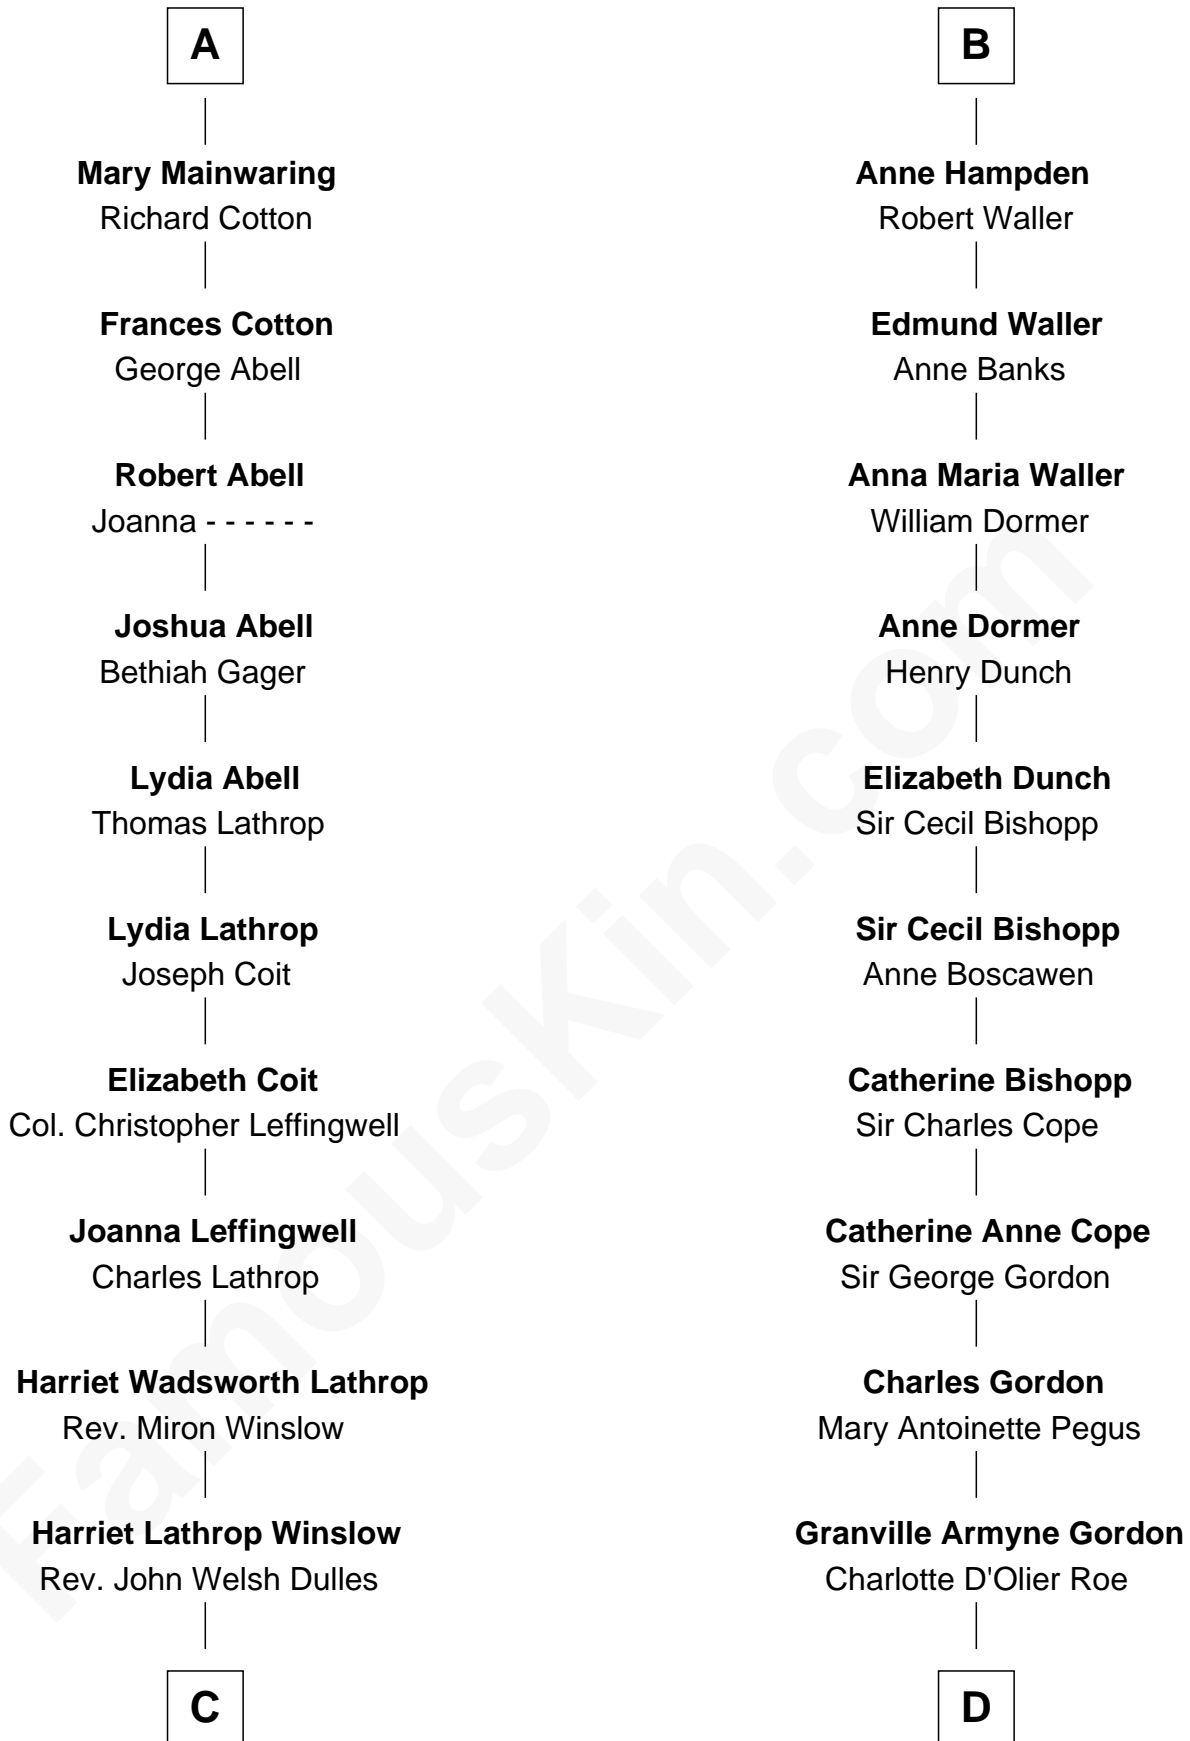

FamousKin.com Relationship Chart of

John Foster Dulles

52nd U.S. Secretary of State

18th cousin 3 times removed of

Cara Delevingne

Fashion Model and Movie Actress

John de Welles

Maud de Roos

C

Allen Macy Dulles

Edith Foster

John Foster Dulles

52nd U.S. Secretary of State

D

Armyne Evelyne Gordon

Sir Lionel Lawson Faudel-Phillips