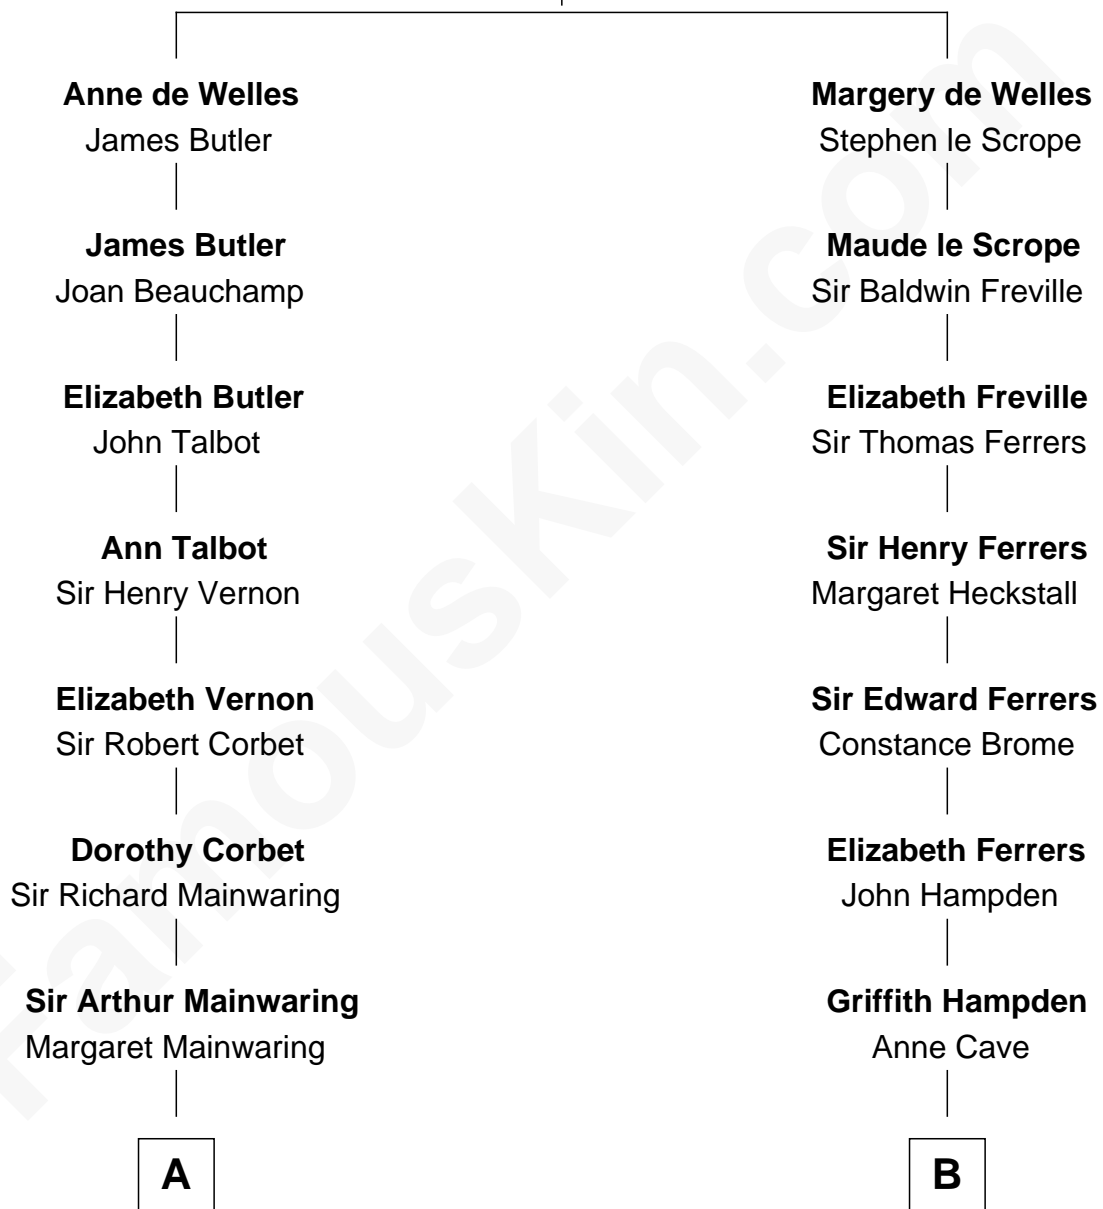

FamousKin.com Relationship Chart of

John Foster Dulles

52nd U.S. Secretary of State

18th cousin 3 times removed of

Cara Delevingne

Fashion Model and Movie Actress

John de Welles

Maud de Roos

C

Allen Macy Dulles

Edith Foster

John Foster Dulles

52nd U.S. Secretary of State

D

Armyne Evelyne Gordon

Sir Lionel Lawson Faudel-Phillips

Anne Margaret Faudel-Phillips

John Vincent Sheffield

Jane Armyne Sheffield

Sir Jocelyn Edward Greville Stevens

Pandora Anne Stevens

Charles Hamar Delevingne

Cara Delevingne

Model and Actress