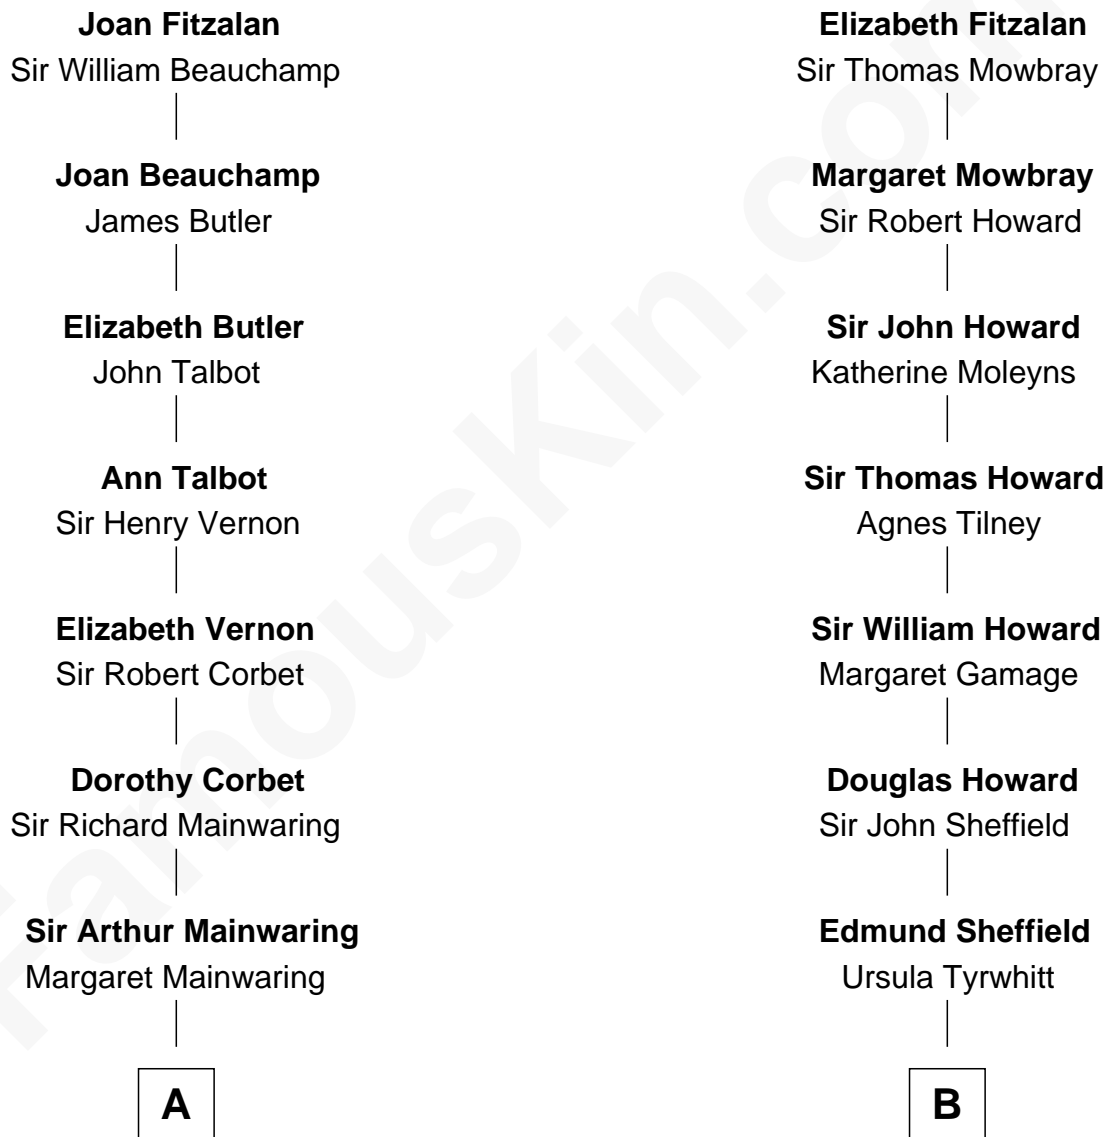

FamousKin.com Relationship Chart of

John Foster Dulles

52nd U.S. Secretary of State

18th cousin of

Cara Delevingne

Fashion Model and Movie Actress

Sir Richard Fitzalan

Elizabeth de Bohun