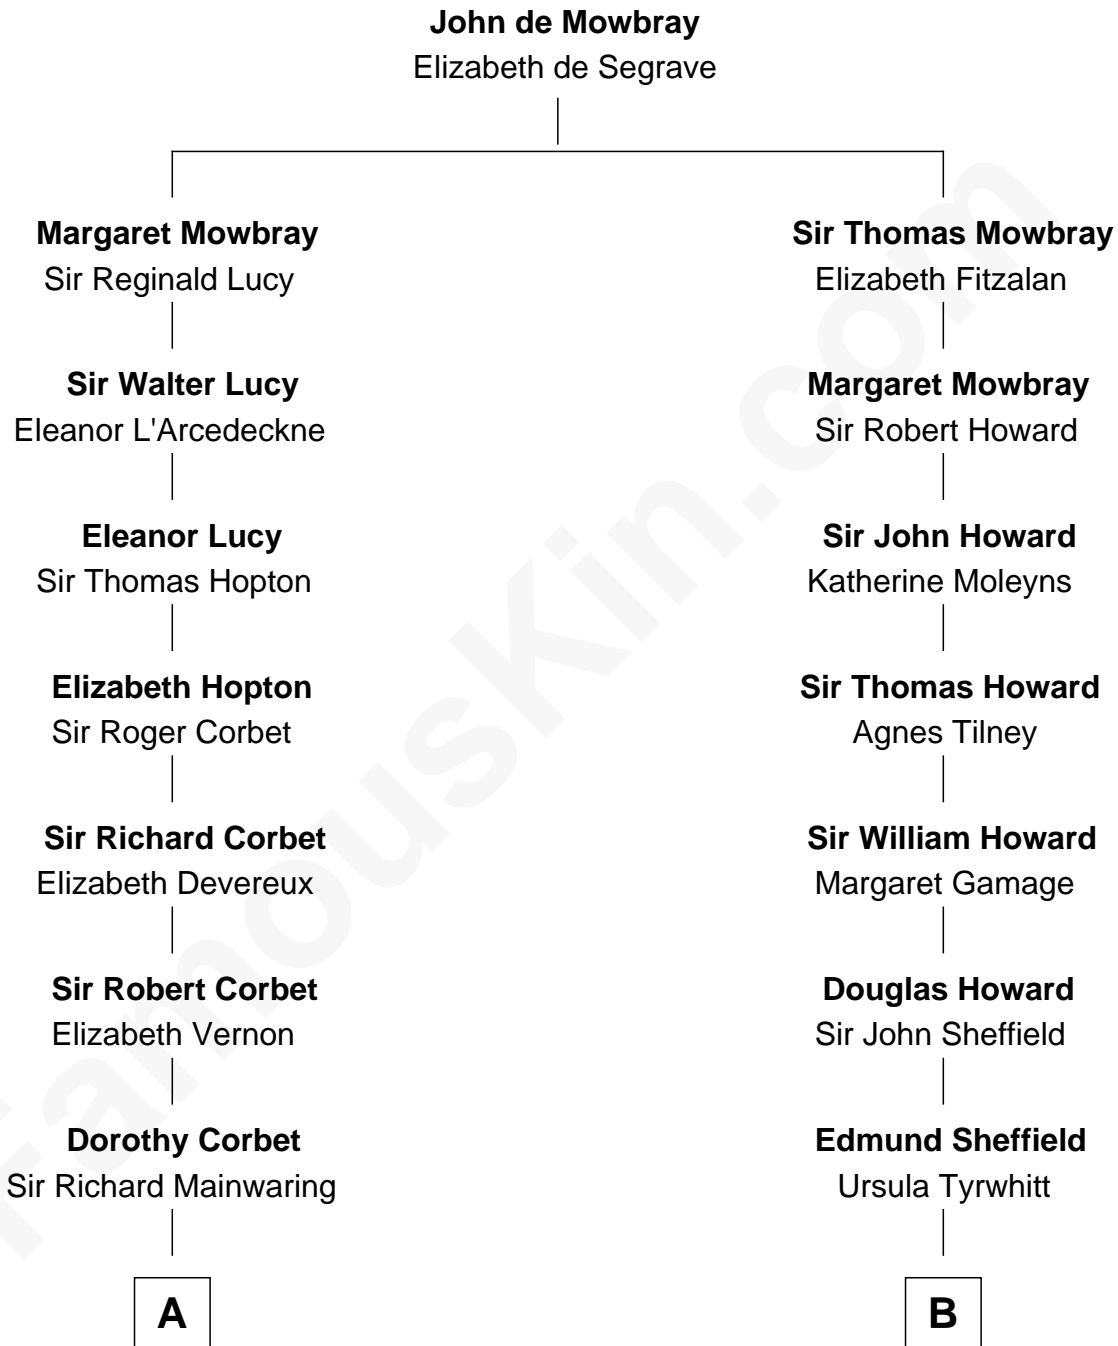

# FamousKin.com Relationship Chart of

**John Foster Dulles**

*52nd U.S. Secretary of State*

18th cousin 1 time removed of

**Cara Delevingne**

*Fashion Model and Movie Actress*

FamousKin.com