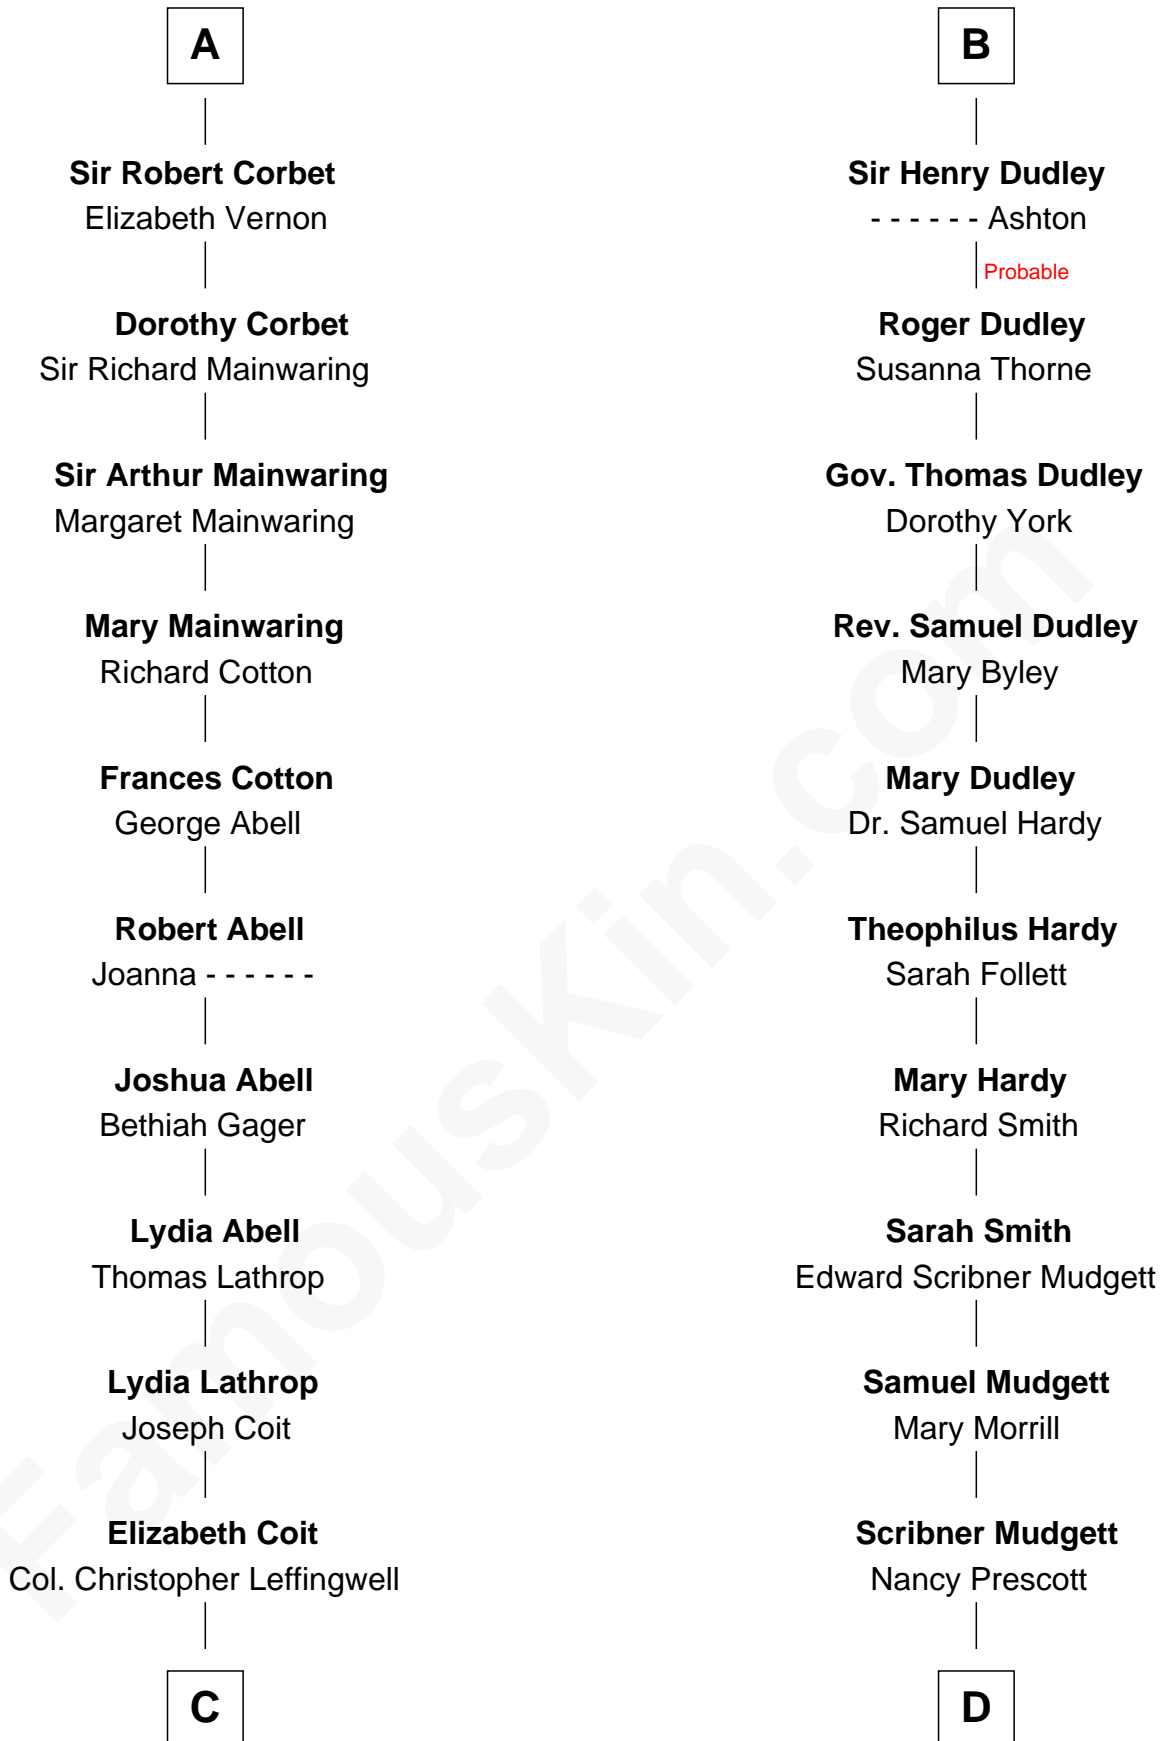

# FamousKin.com Relationship Chart of

**John Foster Dulles**

*52nd U.S. Secretary of State*

18th cousin 3 times removed of

**Dr. H. H. Holmes**

*Serial Killer aka "Devil in the White City"*

**C**

**Joanna Leffingwell**

Charles Lathrop

**Harriet Wadsworth Lathrop**

Rev. Miron Winslow

**Harriet Lathrop Winslow**

Rev. John Welsh Dulles

**Allen Macy Dulles**

Edith Foster

**John Foster Dulles**

*52nd U.S. Secretary of State*

**D**

**Levi Horton Mudgett**

Theodate Page Price

**Dr. H. H. Holmes**

*Serial Killer Dr. H. H. Holmes*

FamousKin.com