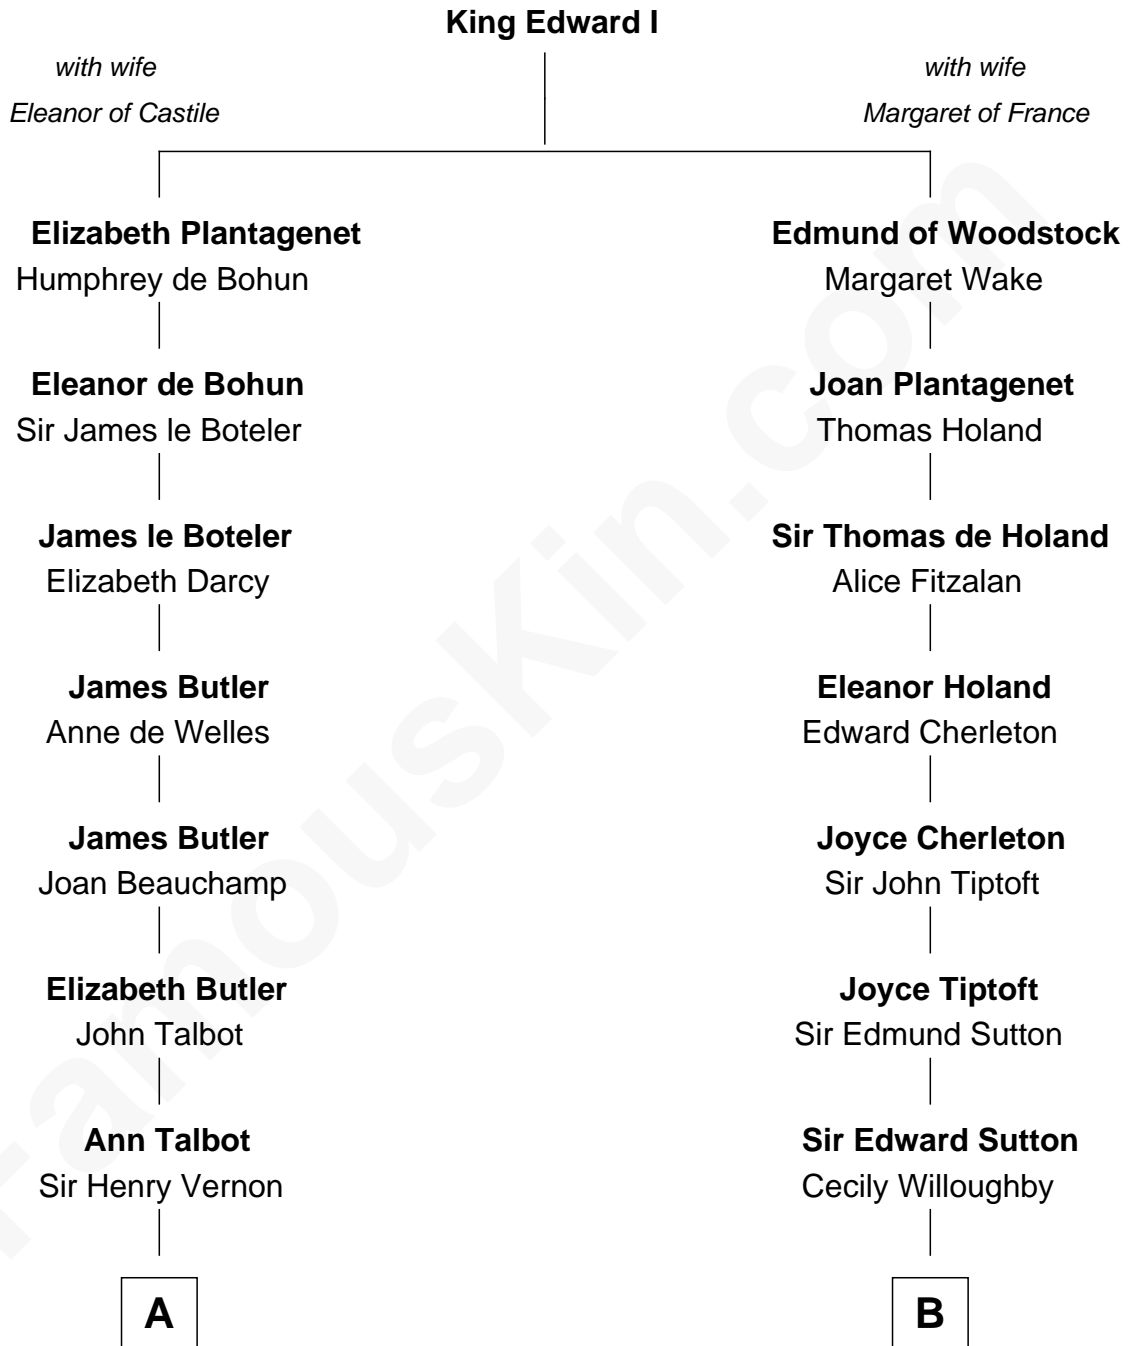

# FamousKin.com Relationship Chart of

**John Foster Dulles**

*52nd U.S. Secretary of State*

19th cousin 2 times removed of

**Dr. H. H. Holmes**

*Serial Killer aka "Devil in the White City"*

**C**

**Joanna Leffingwell**

Charles Lathrop

**Harriet Wadsworth Lathrop**

Rev. Miron Winslow

**Harriet Lathrop Winslow**

Rev. John Welsh Dulles

**Allen Macy Dulles**

Edith Foster

**John Foster Dulles**

*52nd U.S. Secretary of State*

**D**

**Scribner Mudgett**

Nancy Prescott

**Levi Horton Mudgett**

Theodate Page Price

**Dr. H. H. Holmes**

*Serial Killer Dr. H. H. Holmes*