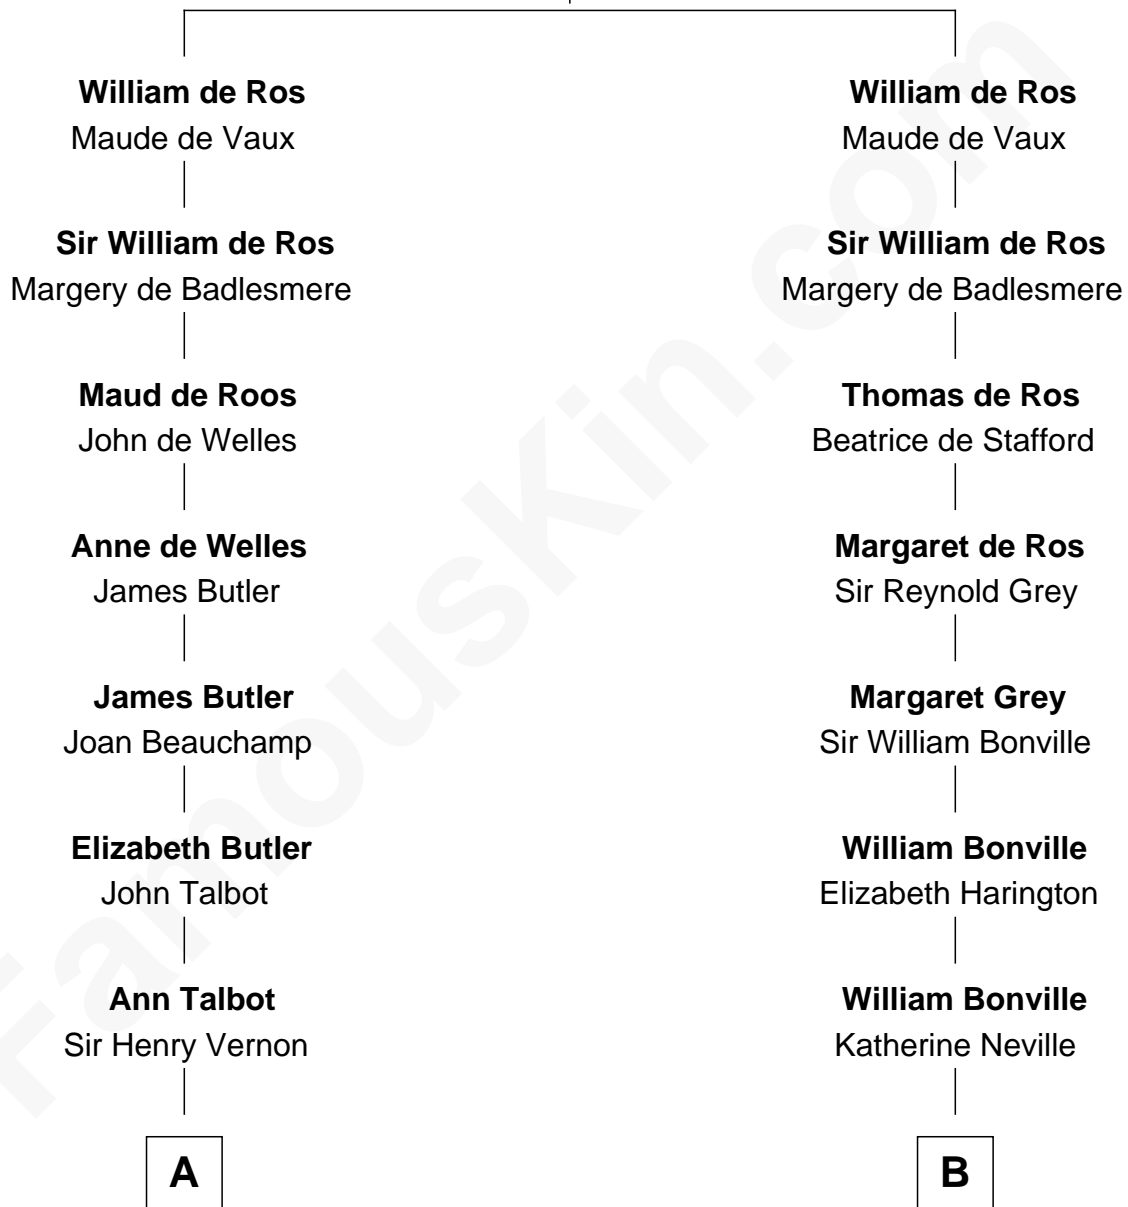

# FamousKin.com Relationship Chart of

**John Foster Dulles**

*52nd U.S. Secretary of State*

20th cousin 1 time removed of

**Dr. H. H. Holmes**

*Serial Killer aka "Devil in the White City"*

**Sir Robert de Ros**

Isabel de Aubeney

**C**

**Joanna Leffingwell**

Charles Lathrop

**Harriet Wadsworth Lathrop**

Rev. Miron Winslow

**Harriet Lathrop Winslow**

Rev. John Welsh Dulles

**Allen Macy Dulles**

Edith Foster

**John Foster Dulles**

*52nd U.S. Secretary of State*

**D**

**Samuel Mudgett**

Mary Morrill

**Scribner Mudgett**

Nancy Prescott

**Levi Horton Mudgett**

Theodate Page Price

**Dr. H. H. Holmes**

*Serial Killer Dr. H. H. Holmes*