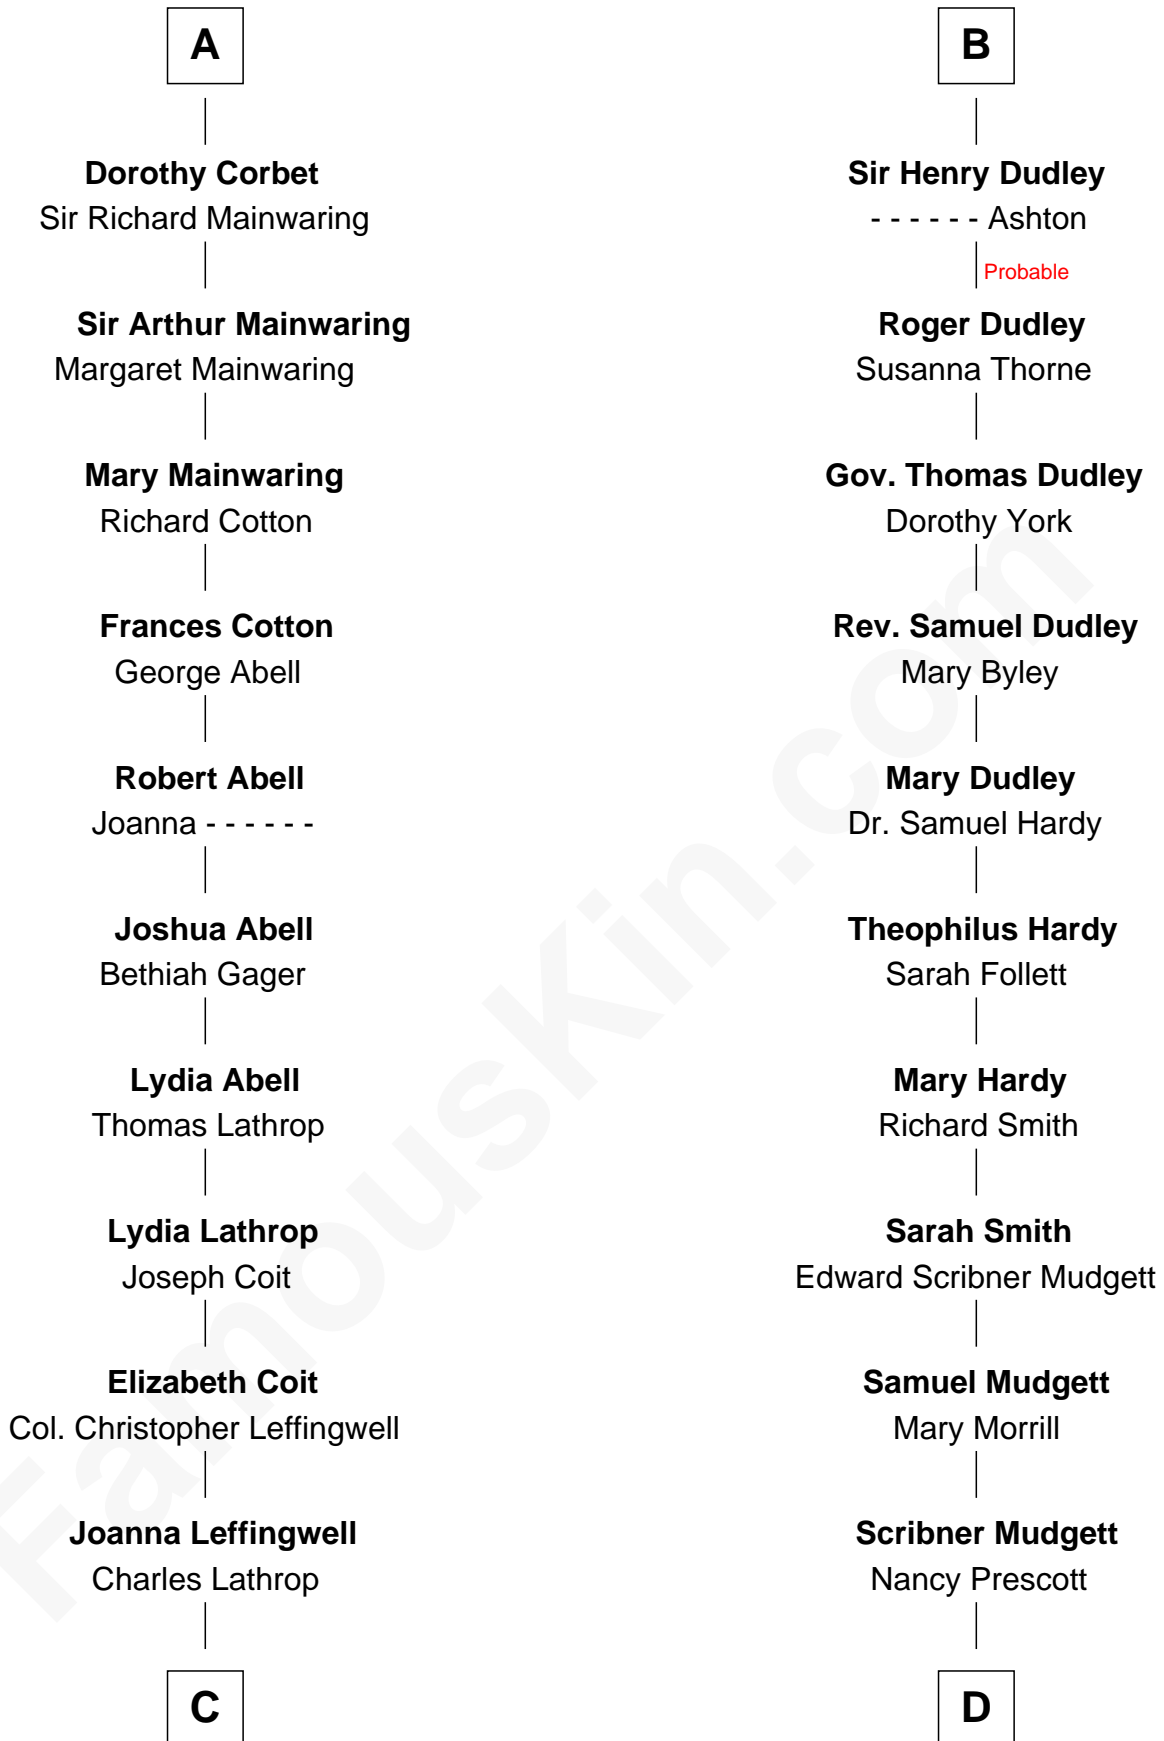

# FamousKin.com Relationship Chart of

**John Foster Dulles**

*52nd U.S. Secretary of State*

18th cousin 2 times removed of

**Dr. H. H. Holmes**

*Serial Killer aka "Devil in the White City"*

FamousKin.com