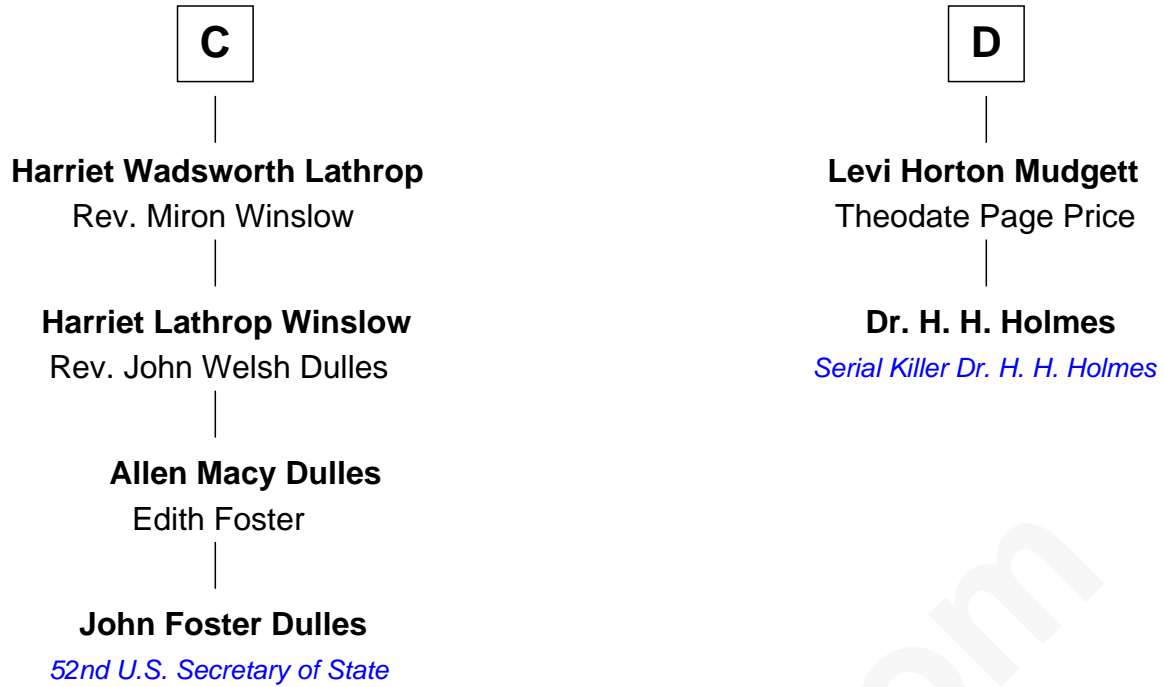

# FamousKin.com Relationship Chart of

**John Foster Dulles**

*52nd U.S. Secretary of State*

18th cousin 2 times removed of

**Dr. H. H. Holmes**

*Serial Killer aka "Devil in the White City"*

FamousKin.com