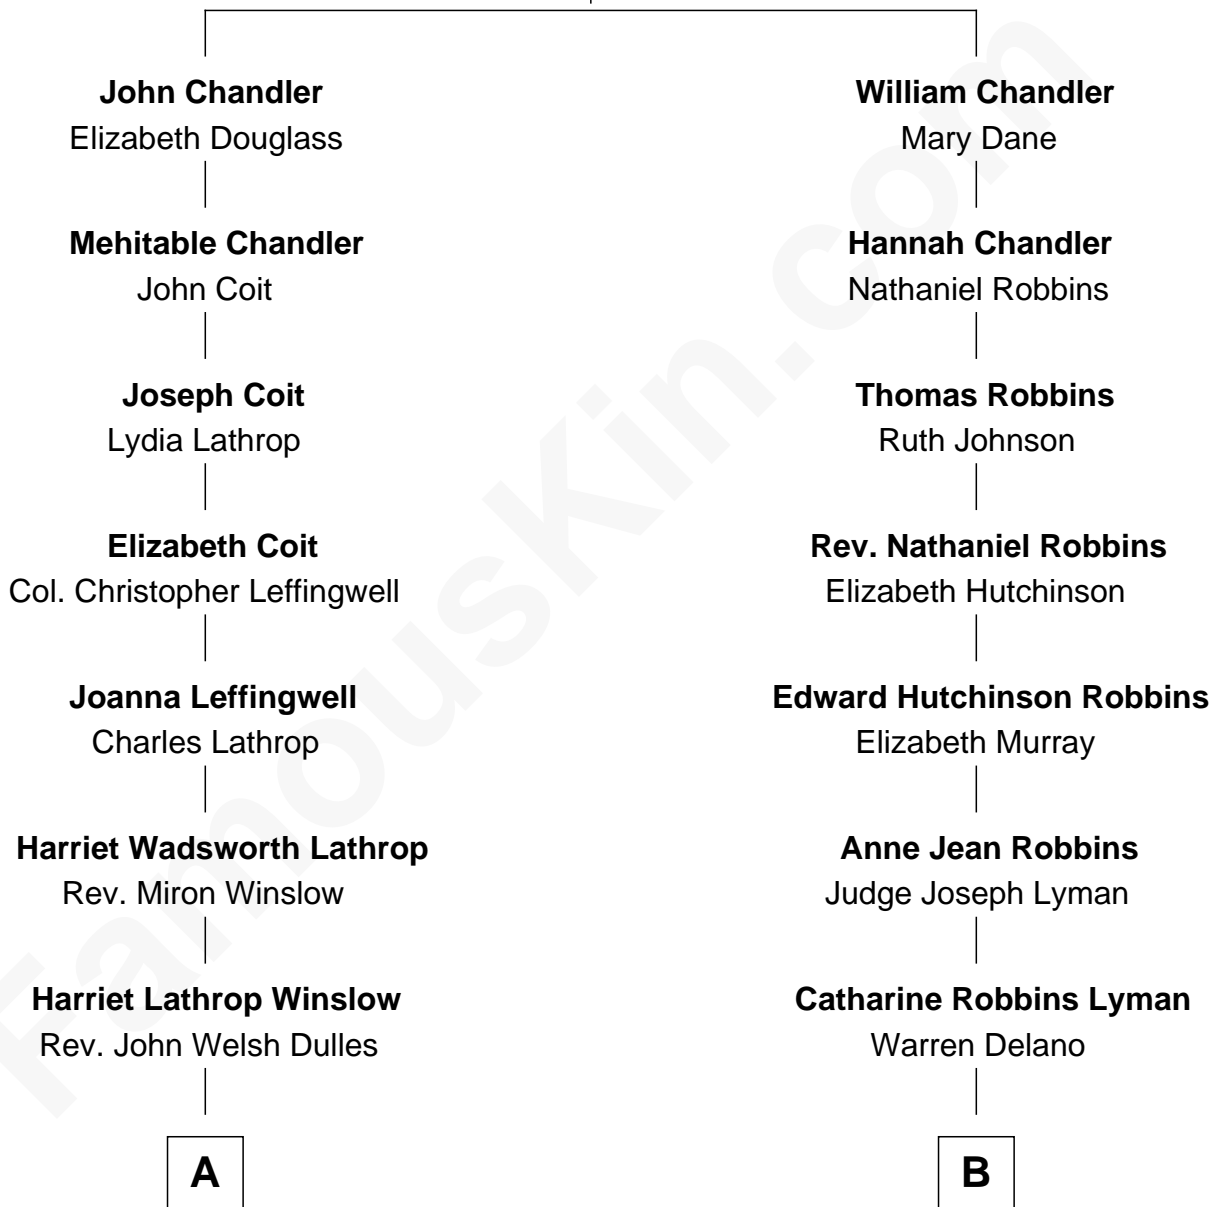

FamousKin.com Relationship Chart of

John Foster Dulles

52nd U.S. Secretary of State

8th cousin of

Franklin D. Roosevelt

32nd U.S. President

William Chandler

Annis Bayford

A

Allen Macy Dulles

Edith Foster

John Foster Dulles

52nd U.S. Secretary of State

B

Sara Delano

James Roosevelt