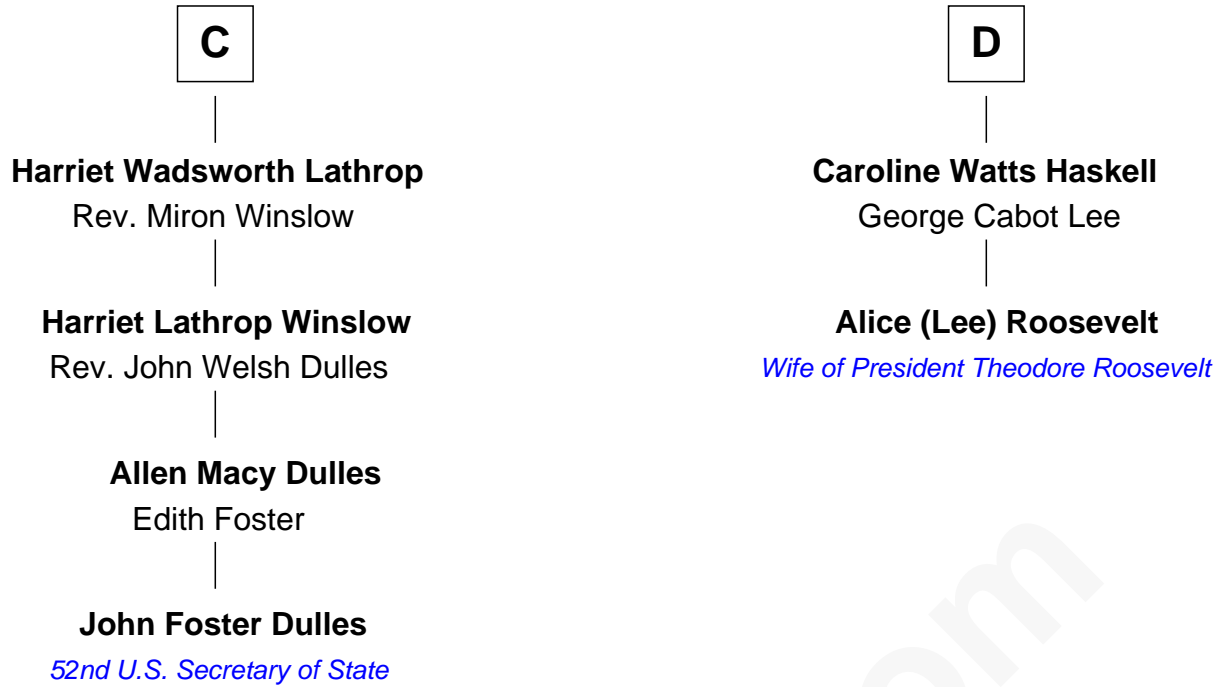

# FamousKin.com Relationship Chart of

**John Foster Dulles**

*52nd U.S. Secretary of State*

18th cousin 2 times removed of

**Alice (Lee) Roosevelt**

*First Wife of President Theodore Roosevelt*

FamousKin.com