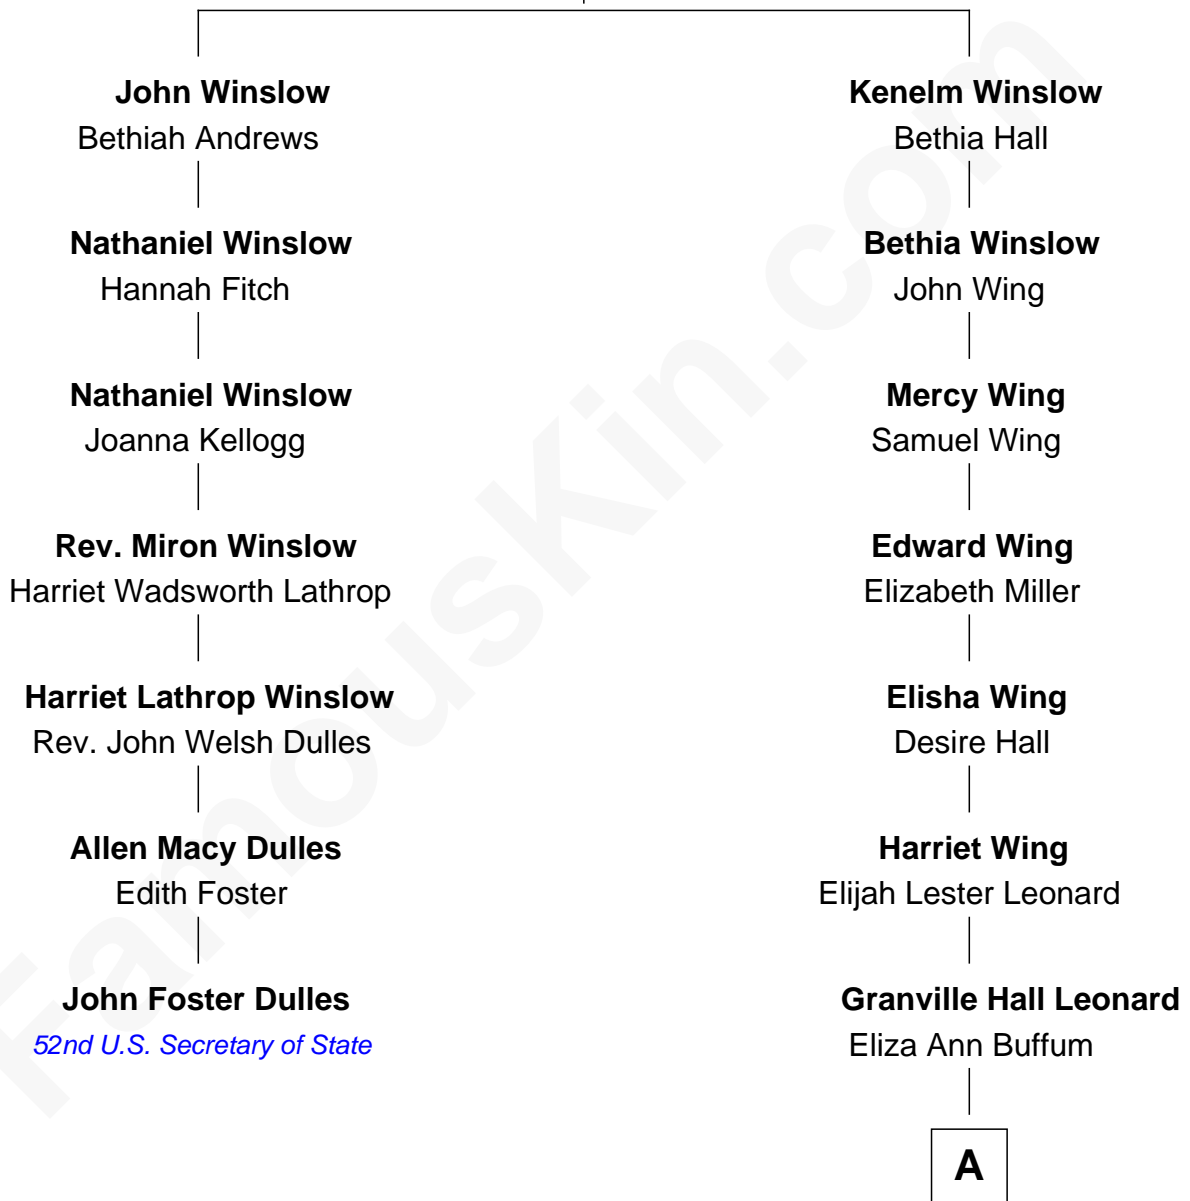

FamousKin.com Relationship Chart of

John Foster Dulles

52nd U.S. Secretary of State

6th cousin 4 times removed of

James Taylor

Singer-Songwriter

Kenelm Winslow

*with wife
Damaris Eames*

*with wife
Mercy Worden*

A

—
Emily Roxanna Leonard

Stanford Lyman Haynes

—
Theodosia Haynes

Alexander Taylor

—
Dr. Isaac Montrose Taylor

Gertrude Arline Woodard

—
James Taylor

Singer-Songwriter

FamousKin.com