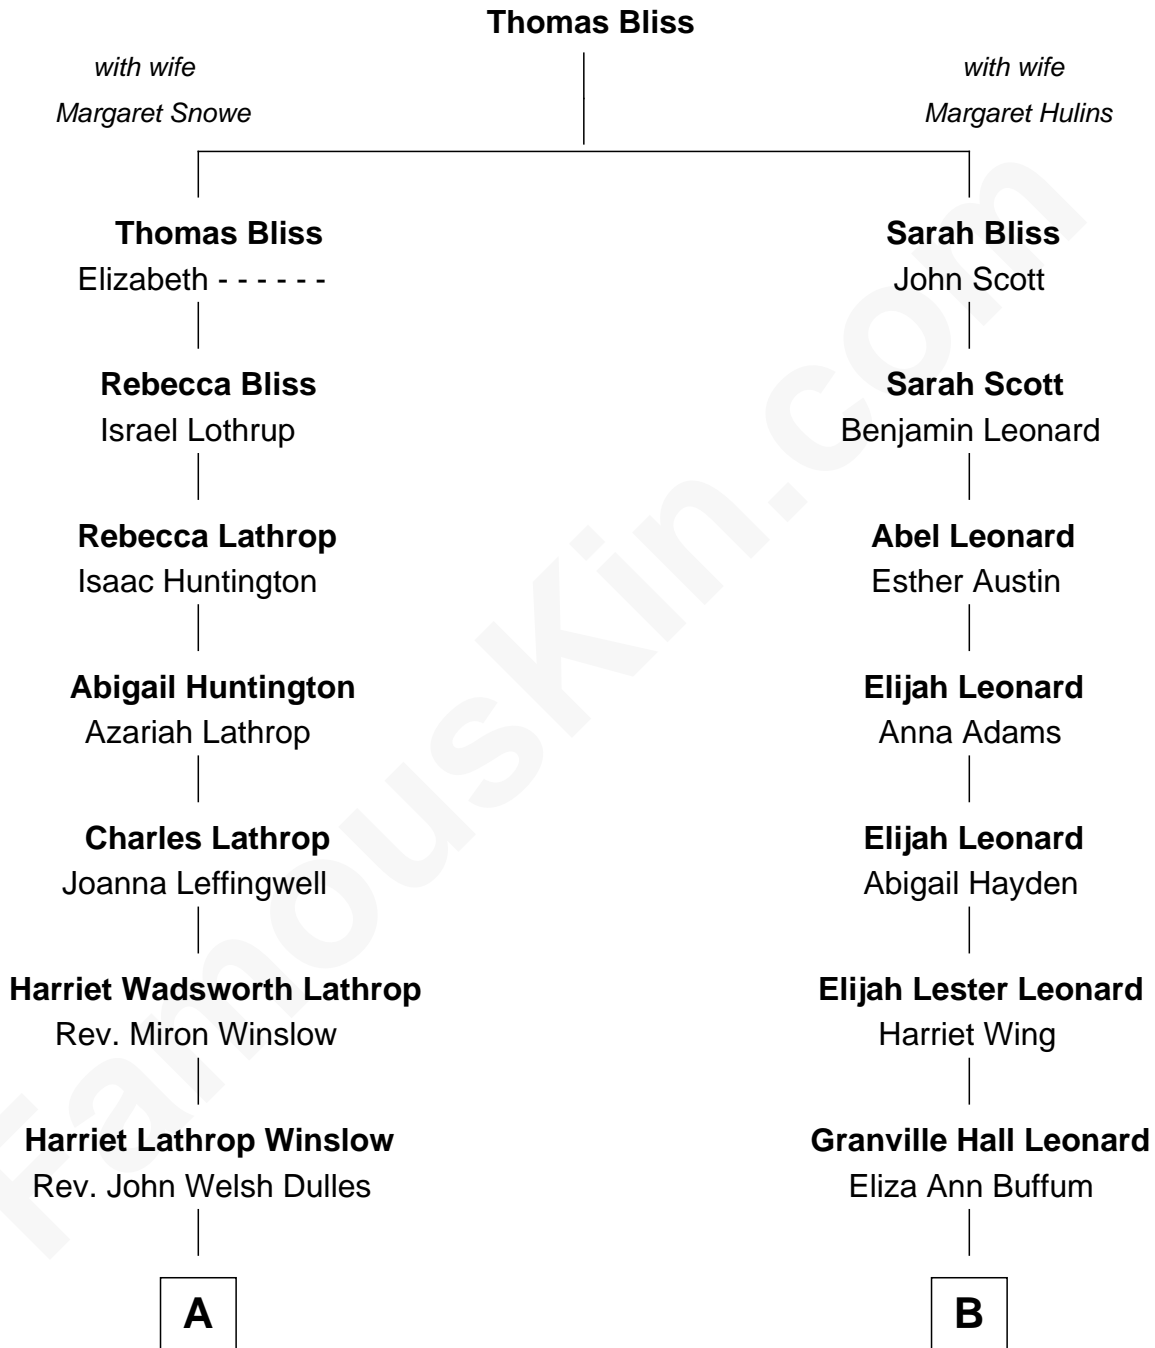

FamousKin.com Relationship Chart of

John Foster Dulles

52nd U.S. Secretary of State

8th cousin 2 times removed of

James Taylor

Singer-Songwriter

A

Allen Macy Dulles

Edith Foster

John Foster Dulles

52nd U.S. Secretary of State

B

Emily Roxanna Leonard

Stanford Lyman Haynes

Theodosia Haynes

Alexander Taylor

Dr. Isaac Montrose Taylor

Gertrude Arline Woodard

James Taylor

Singer-Songwriter

FamousKin.com