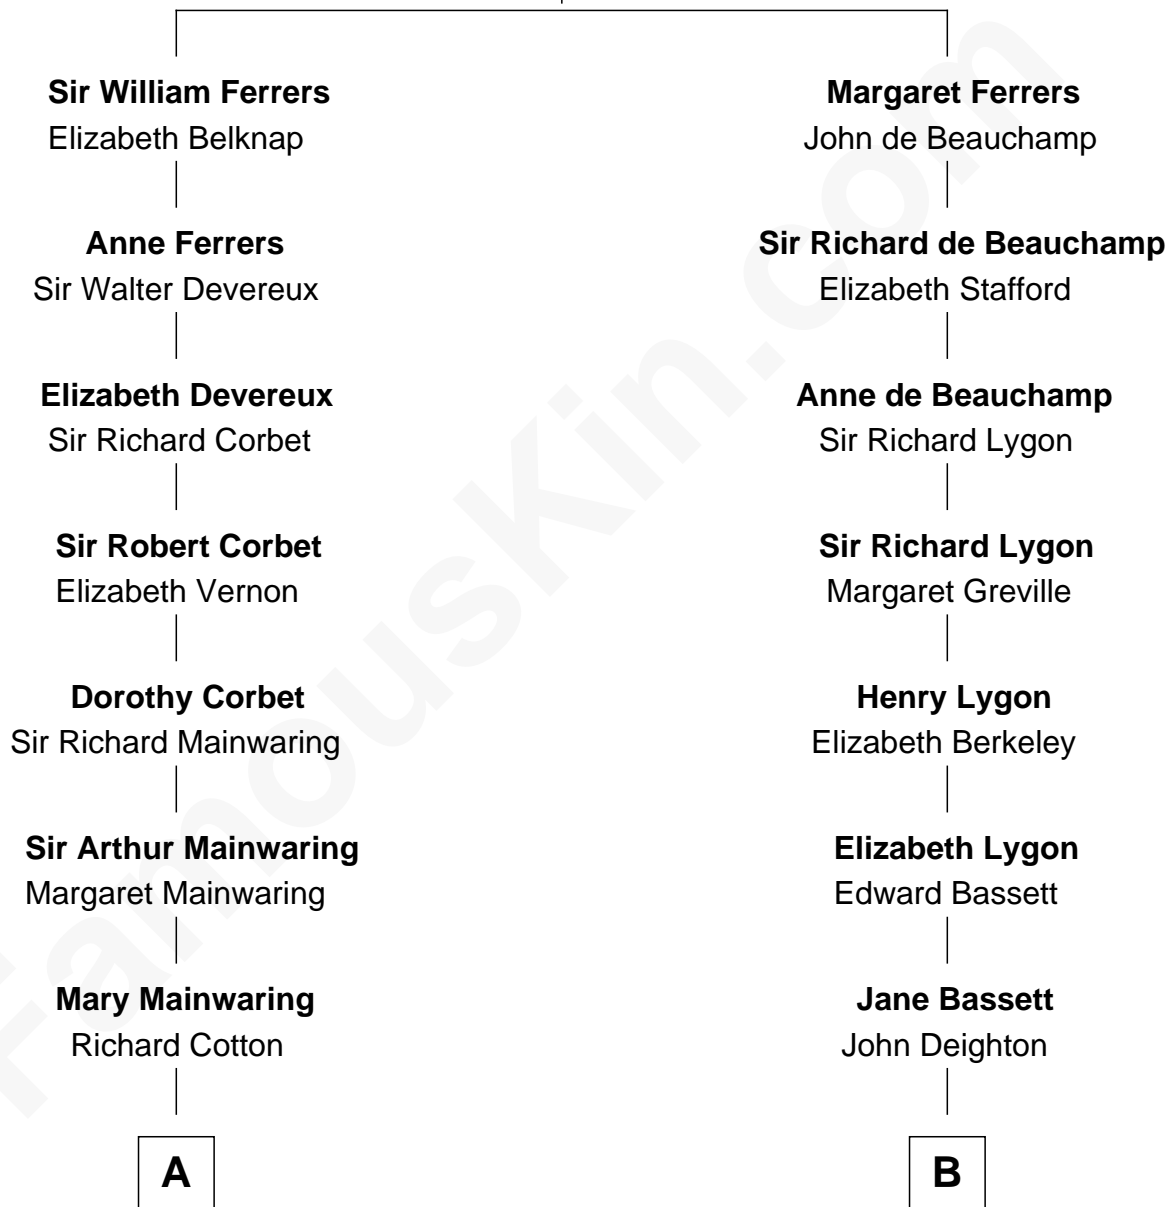

FamousKin.com Relationship Chart of

John Foster Dulles

52nd U.S. Secretary of State

17th cousin 1 time removed of

James Taylor

Singer-Songwriter

Sir Edmund Ferrers

Ellen Roche

C

Dr. Isaac Montrose Taylor

Gertrude Arline Woodard

James Taylor

Singer-Songwriter

FamousKin.com