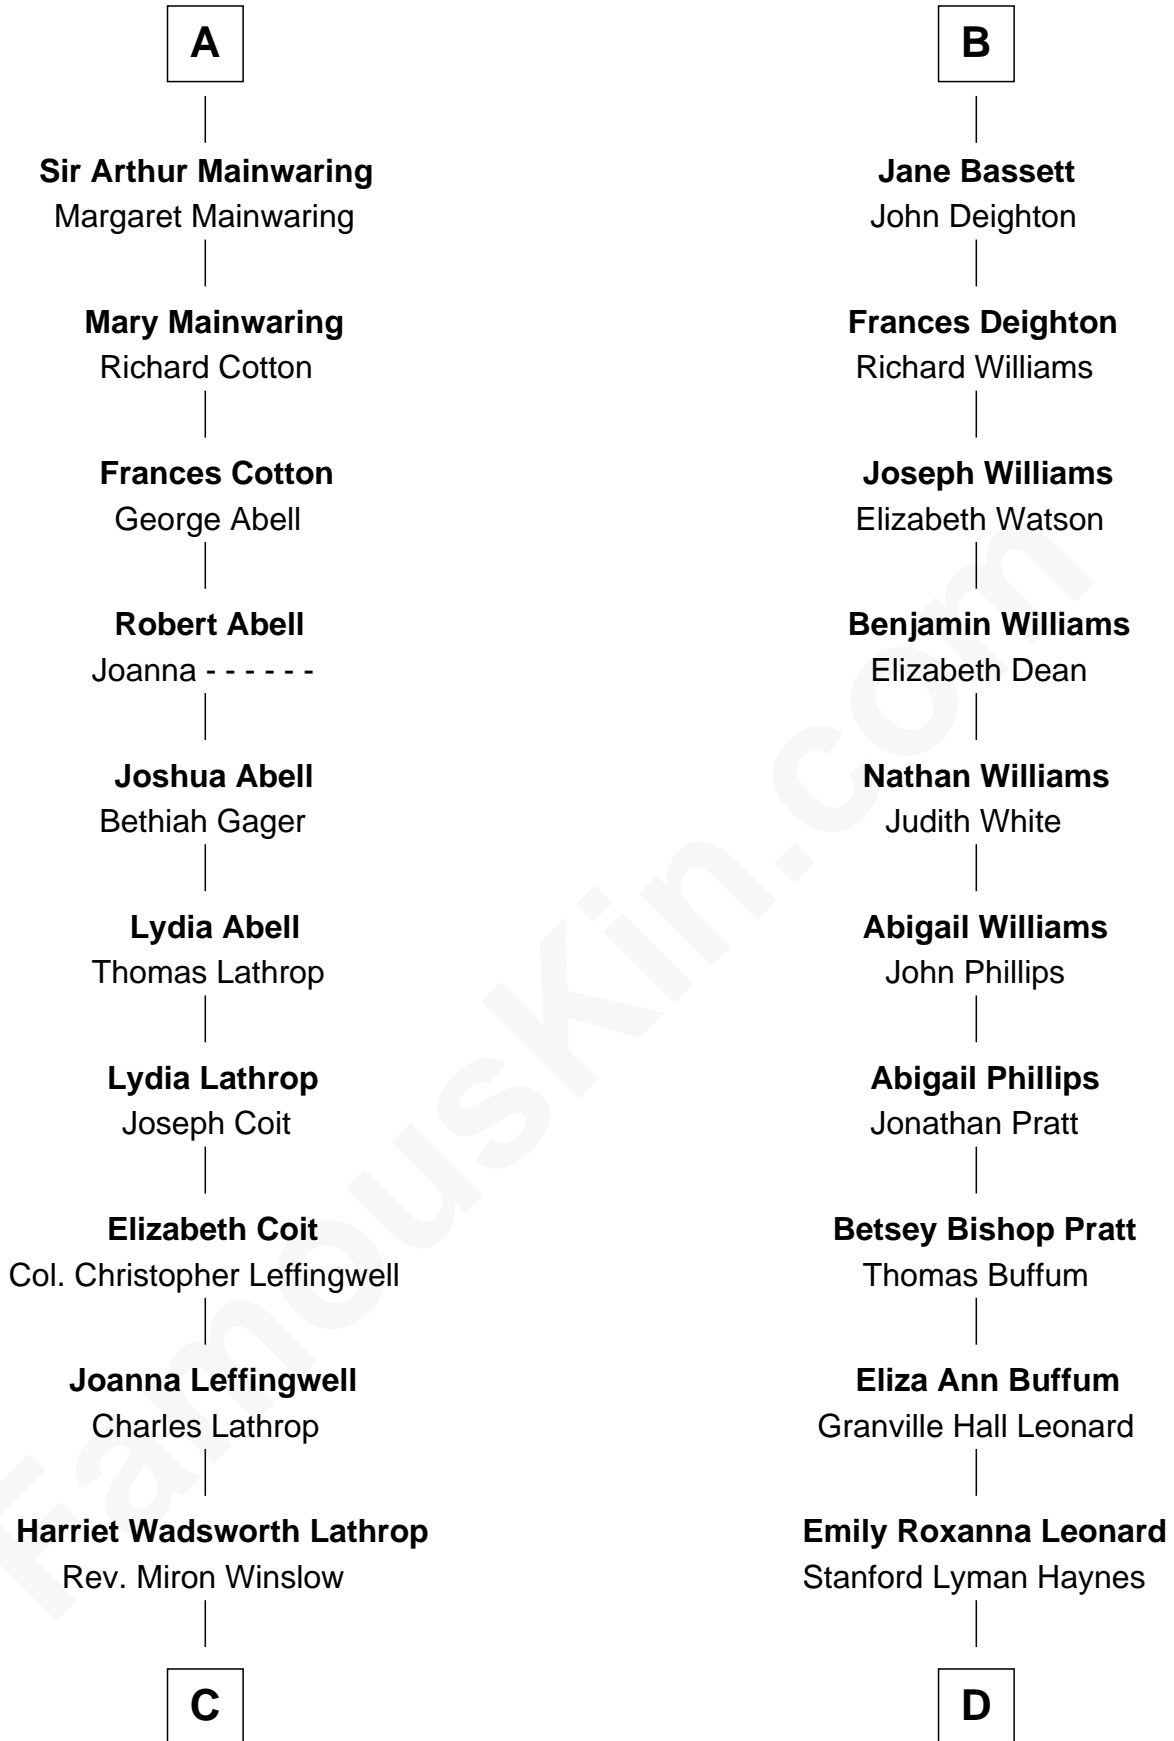

FamousKin.com Relationship Chart of

John Foster Dulles

52nd U.S. Secretary of State

19th cousin of

James Taylor

Singer-Songwriter

John de Mowbray
Elizabeth de Segrave

C

Harriet Lathrop Winslow
Rev. John Welsh Dulles

Allen Macy Dulles
Edith Foster

John Foster Dulles
52nd U.S. Secretary of State

D

Theodosia Haynes
Alexander Taylor

Dr. Isaac Montrose Taylor
Gertrude Arline Woodard