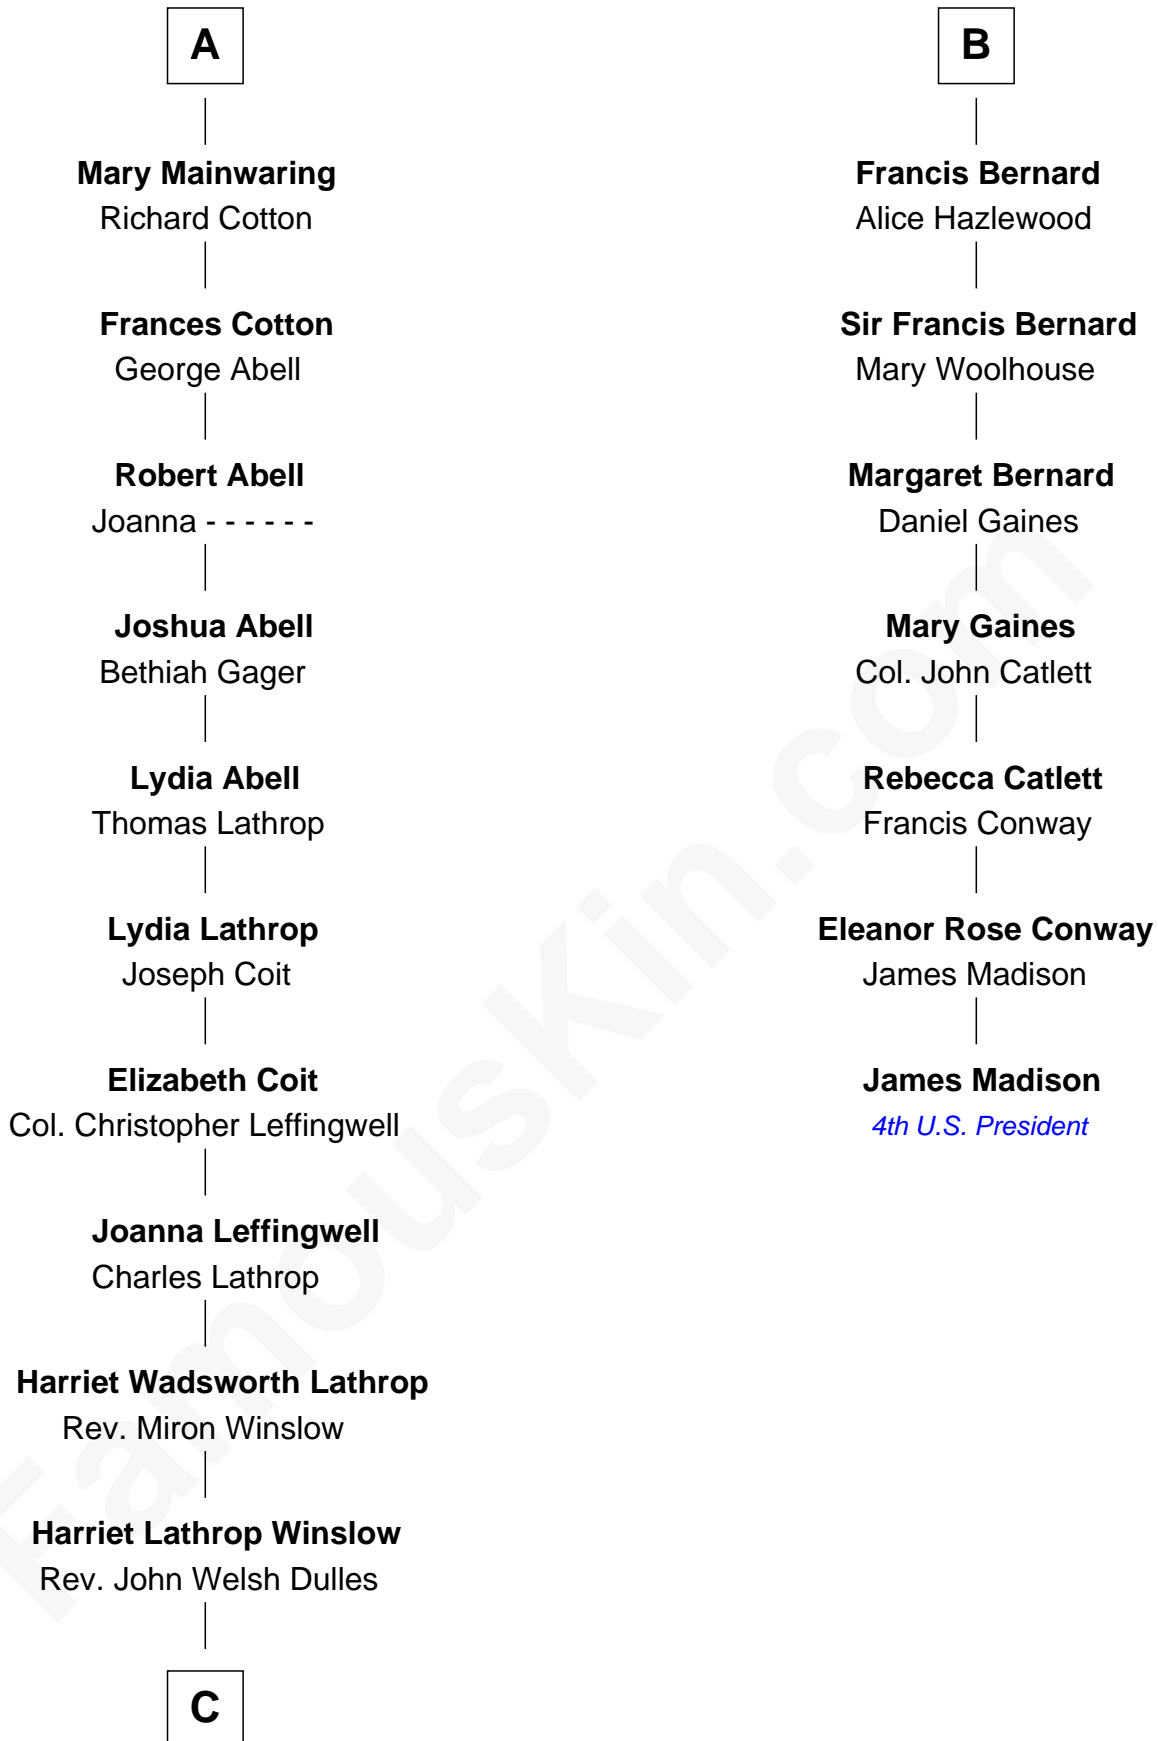

FamousKin.com Relationship Chart of

John Foster Dulles

52nd U.S. Secretary of State

13th cousin 5 times removed of

James Madison

4th U.S. President

Sir Thomas de Beauchamp

Katherine de Mortimer

Sir William Beauchamp

Joan Fitzalan

Joan Beauchamp

James Butler

Elizabeth Butler

John Talbot

Ann Talbot

Sir Henry Vernon

Elizabeth Vernon

Sir Robert Corbet

Dorothy Corbet

Sir Richard Mainwaring

Sir Arthur Mainwaring

Margaret Mainwaring

A

Philippa de Beauchamp

John Bernard

John Bernard

Margaret Daundelyn

John Bernard

Cecily Muscote

B

C

Allen Macy Dulles