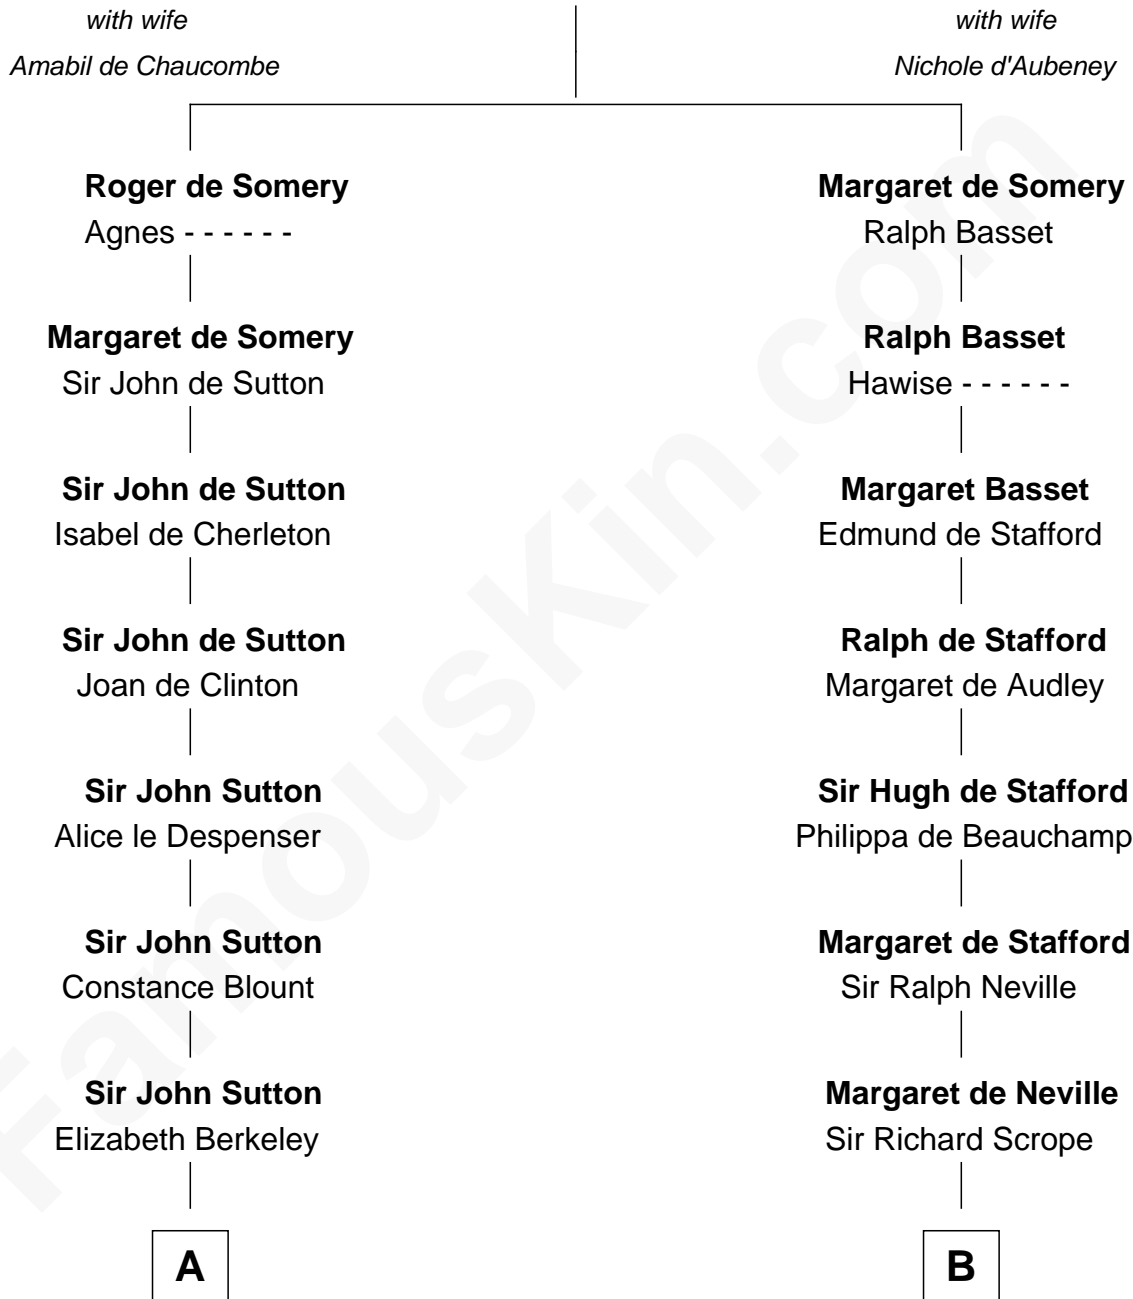

FamousKin.com Relationship Chart of

John Foster Dulles

52nd U.S. Secretary of State

17th cousin 4 times removed of

James Madison

4th U.S. President

Sir Roger de Somery

C

Joanna Leffingwell

Charles Lathrop

Harriet Wadsworth Lathrop

Rev. Miron Winslow

Harriet Lathrop Winslow

Rev. John Welsh Dulles

Allen Macy Dulles

Edith Foster