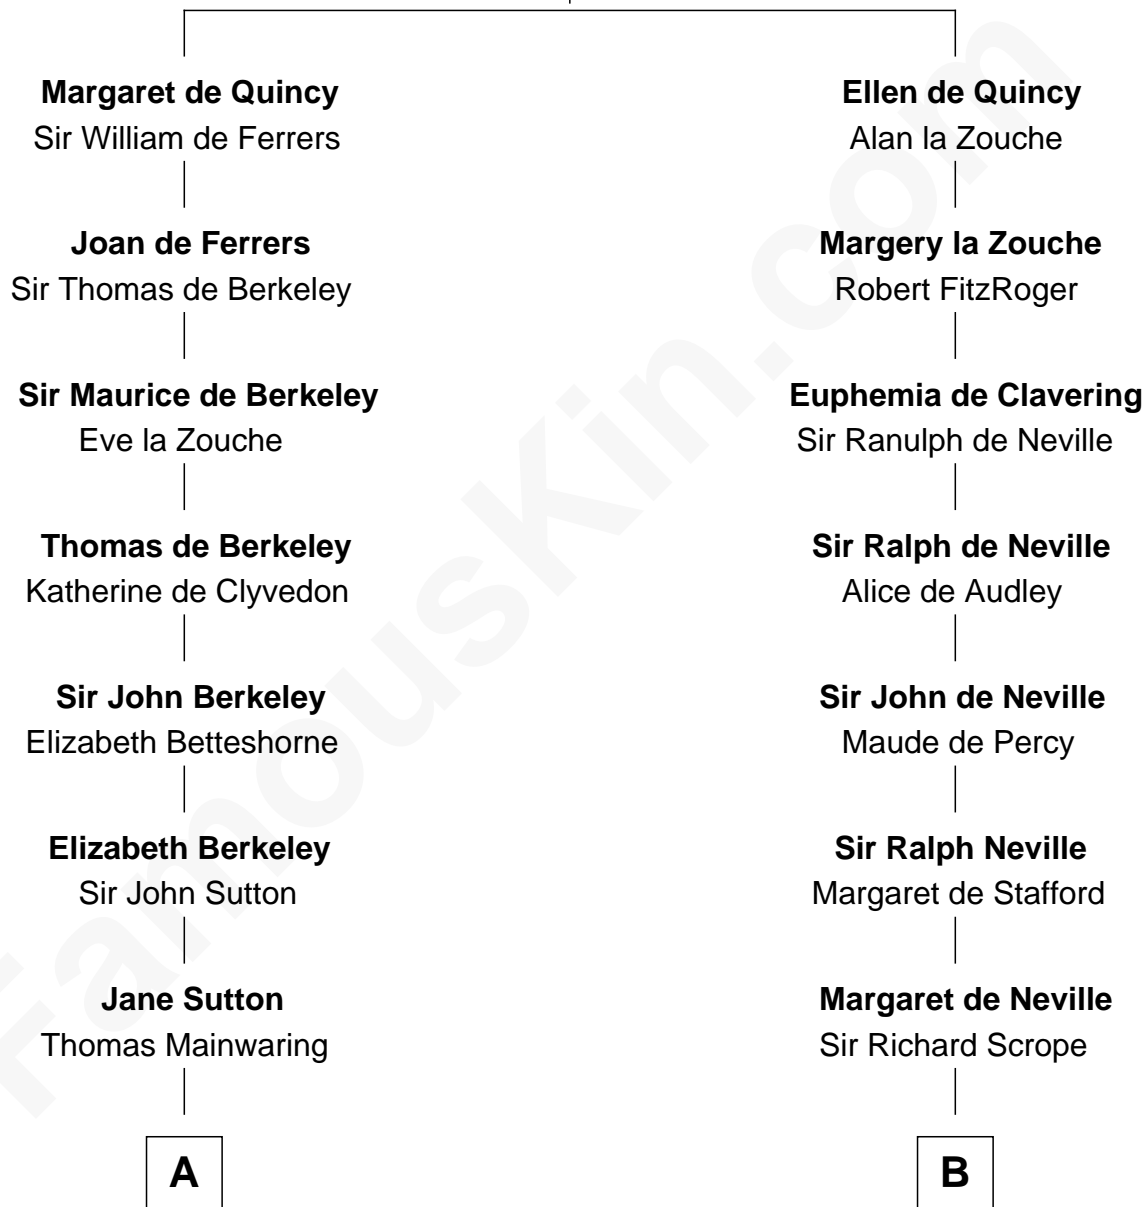

FamousKin.com Relationship Chart of

John Foster Dulles

52nd U.S. Secretary of State

17th cousin 3 times removed of

James Madison

4th U.S. President

Sir Roger de Quincy

Helen of Galloway

C

—
Harriet Wadsworth Lathrop

Rev. Miron Winslow

—
Harriet Lathrop Winslow

Rev. John Welsh Dulles

—
Allen Macy Dulles

Edith Foster

—
John Foster Dulles

52nd U.S. Secretary of State

FamousKin.com