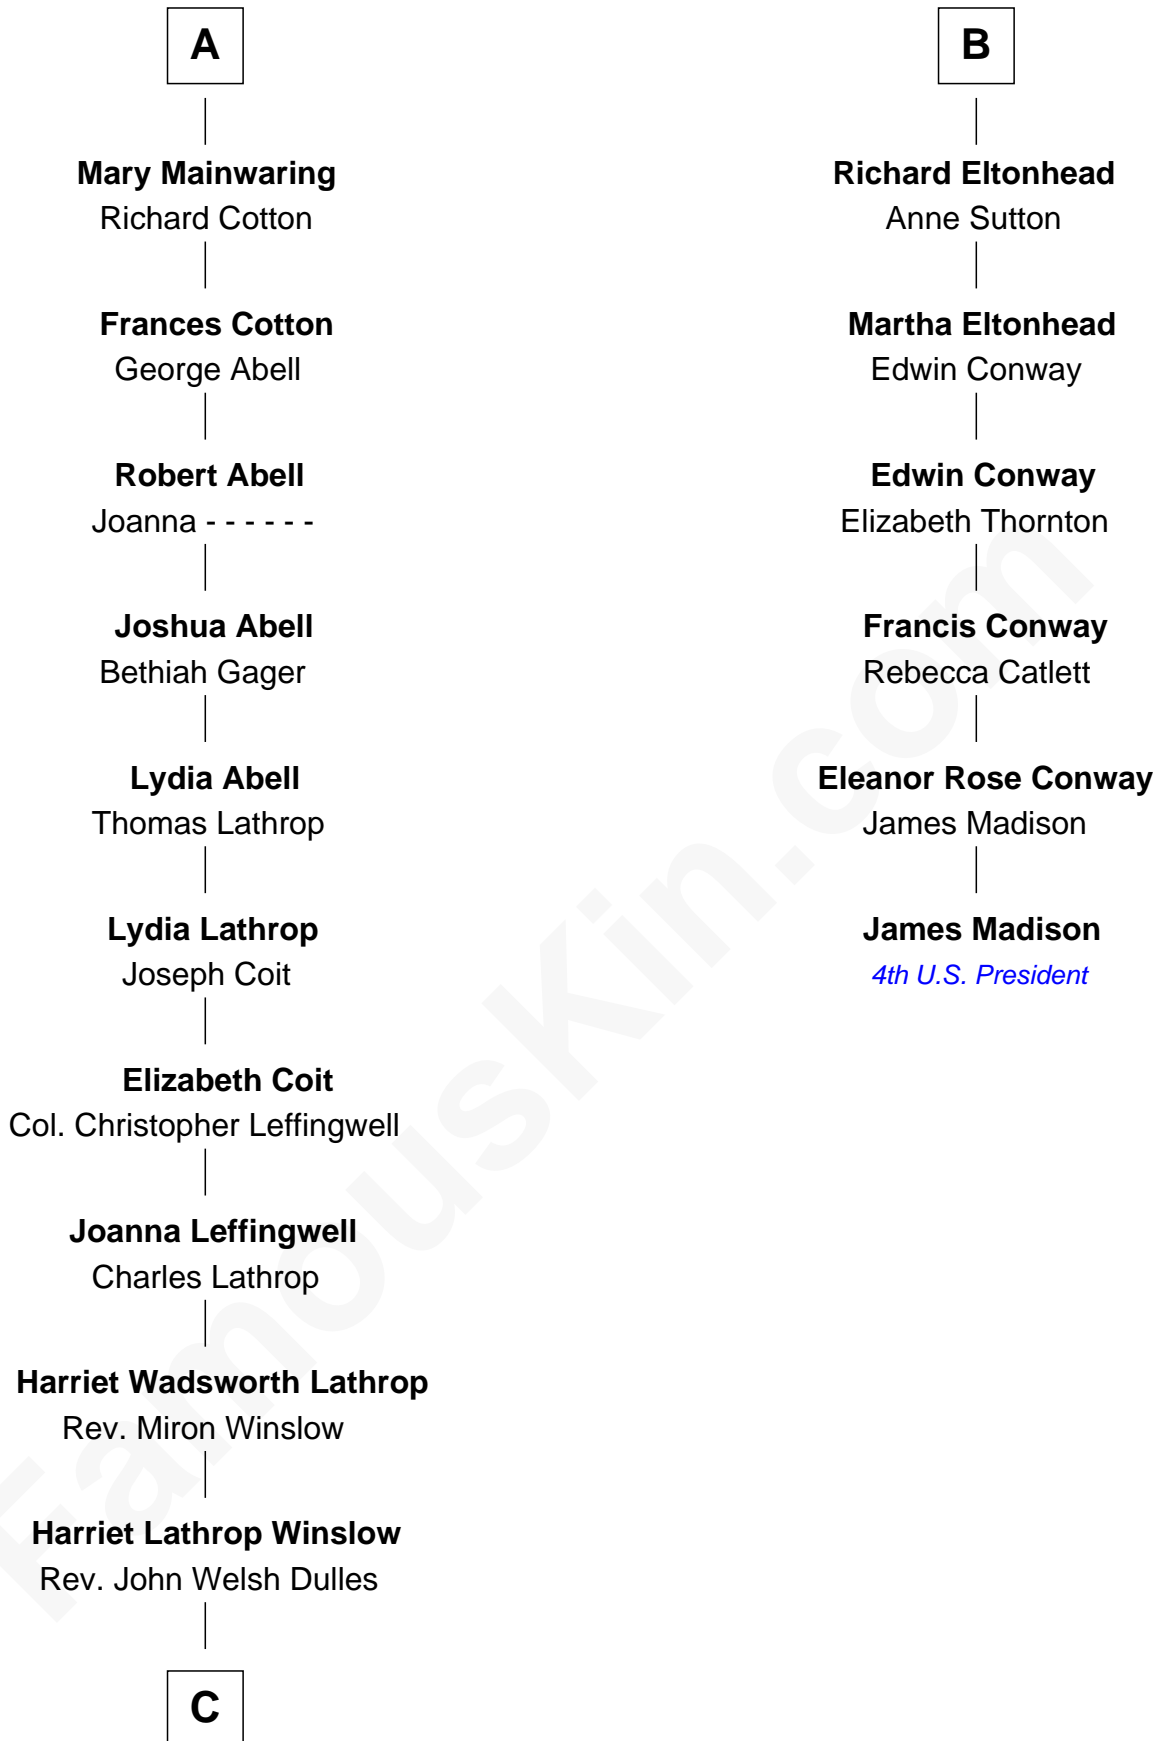

# FamousKin.com Relationship Chart of

**John Foster Dulles**

*52nd U.S. Secretary of State*

12th cousin 6 times removed of

**James Madison**

*4th U.S. President*

**Sir Richard Fitzalan**

Elizabeth de Bohun

**C**

Allen Macy Dulles

Edith Foster

John Foster Dulles

*52nd U.S. Secretary of State*

FamousKin.com