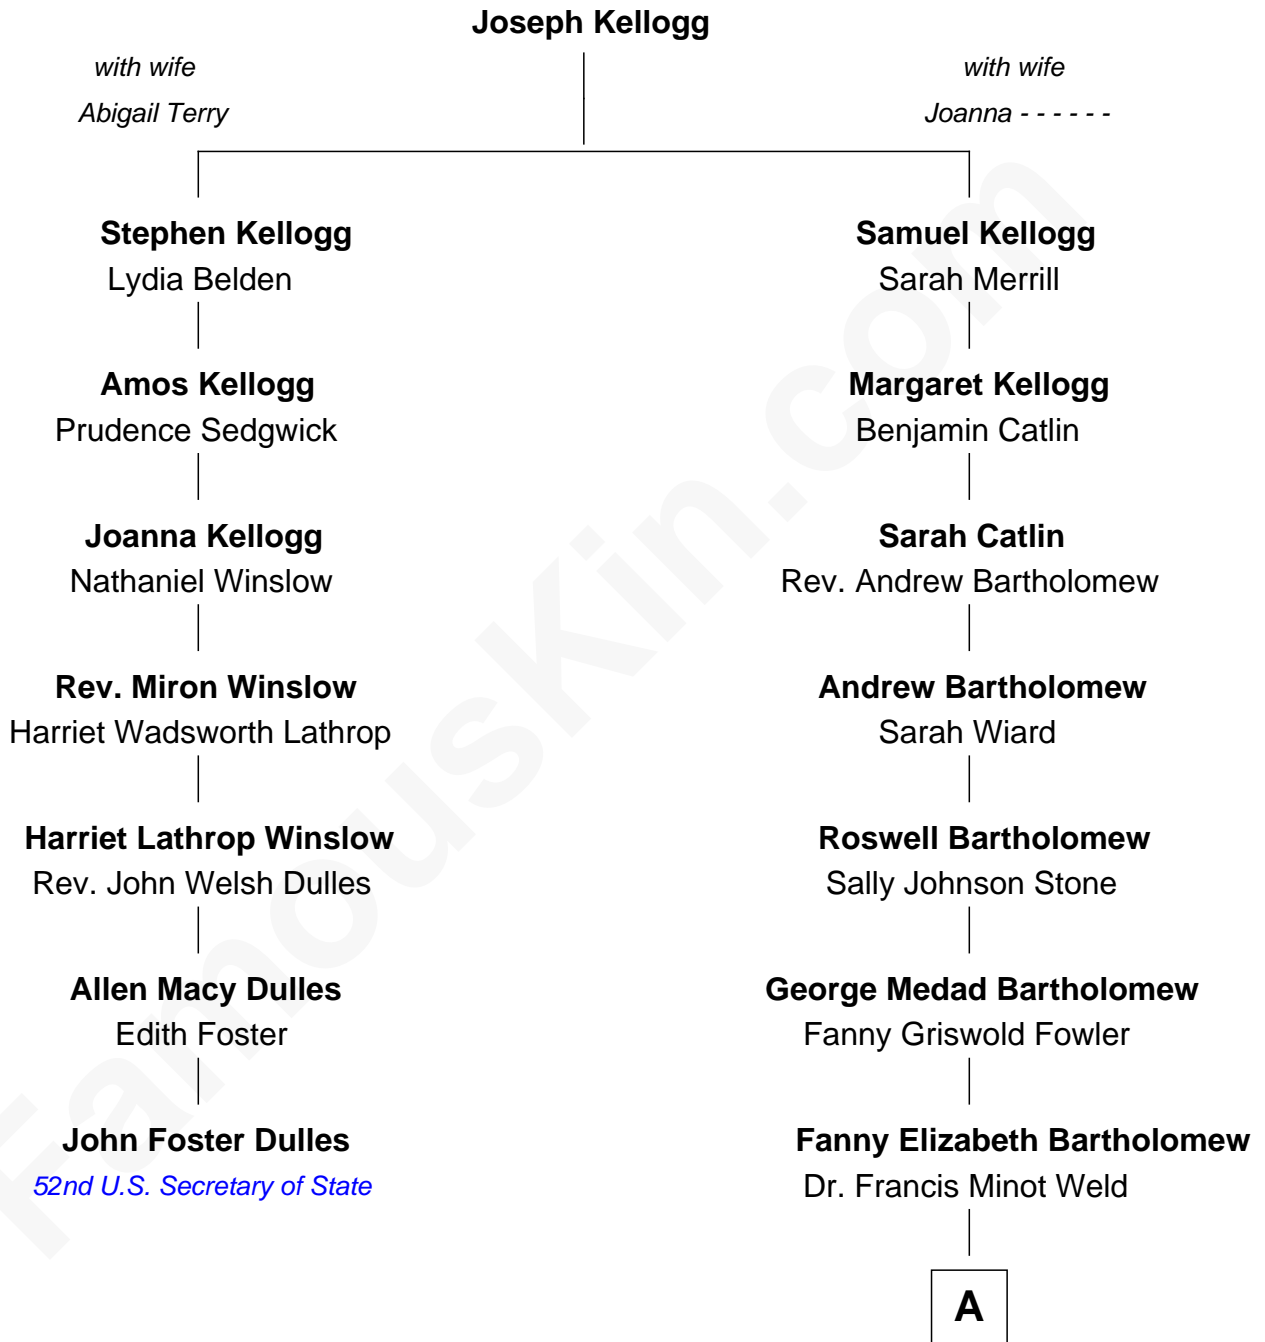

FamousKin.com Relationship Chart of

John Foster Dulles

52nd U.S. Secretary of State

6th cousin 3 times removed of

Bill Weld

68th Governor of Massachusetts

A

Francis Minot Weld

Margaret Low White

David Weld

Mary Blake Nichols

Bill Weld

68th Governor of Massachusetts

FamousKin.com