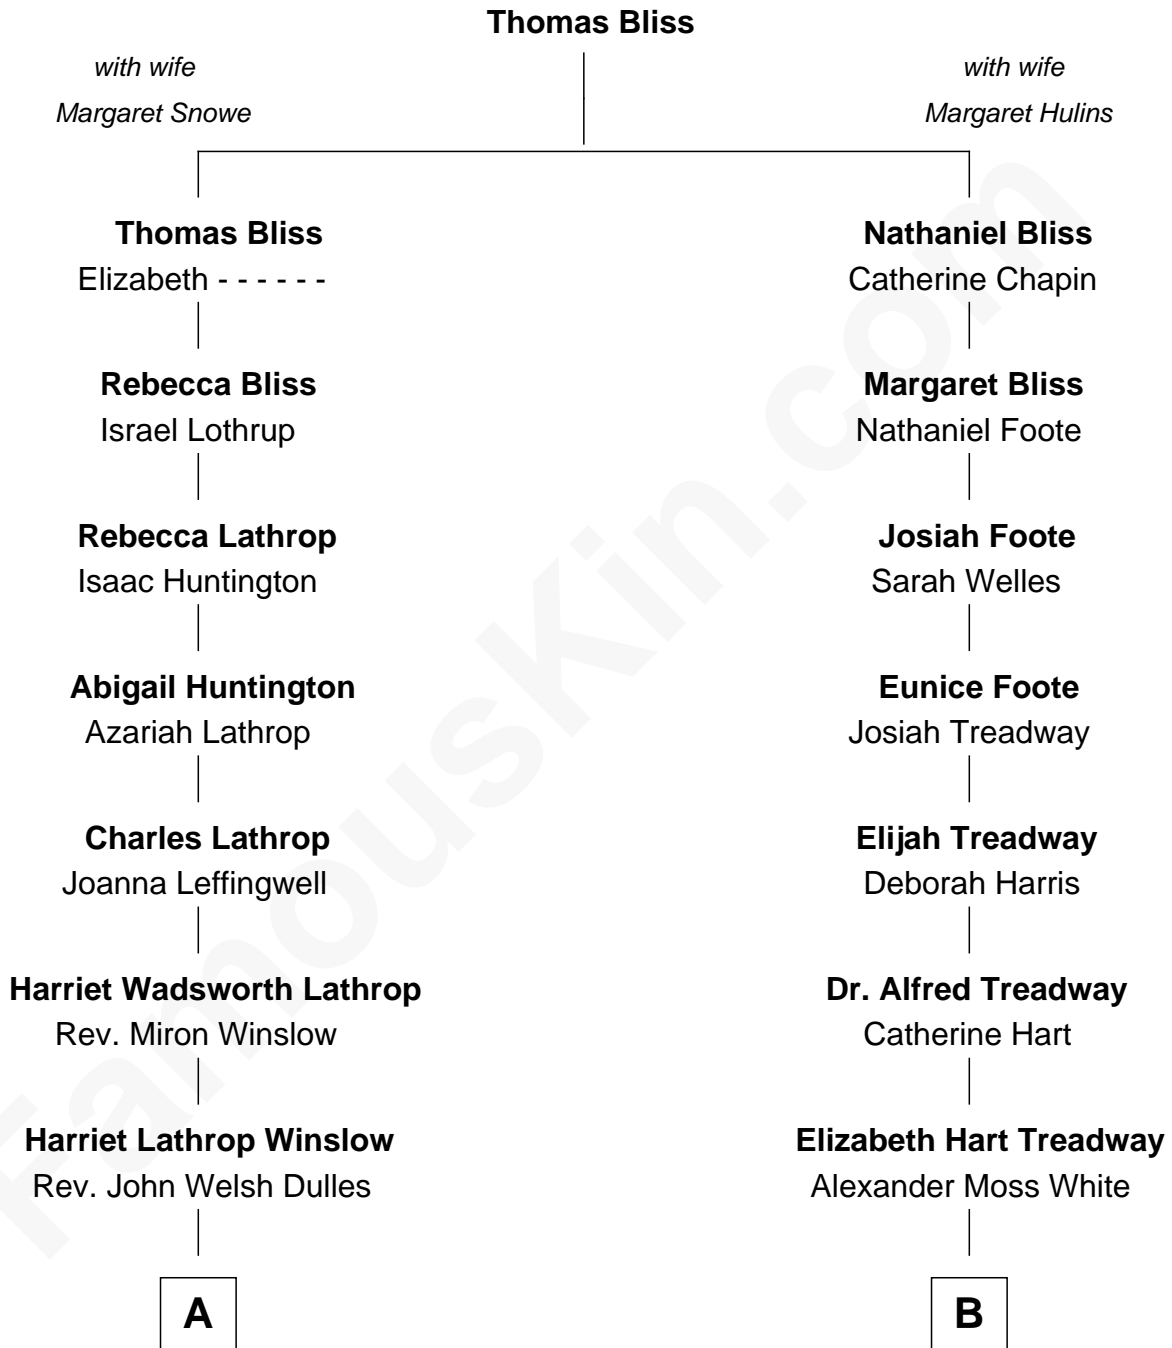

FamousKin.com Relationship Chart of

John Foster Dulles

52nd U.S. Secretary of State

8th cousin 2 times removed of

Bill Weld

68th Governor of Massachusetts

A

Allen Macy Dulles

Edith Foster

John Foster Dulles

52nd U.S. Secretary of State

B

William Augustus White

Harriet Hillard

Margaret Low White

Francis Minot Weld

David Weld

Mary Blake Nichols

Bill Weld

68th Governor of Massachusetts