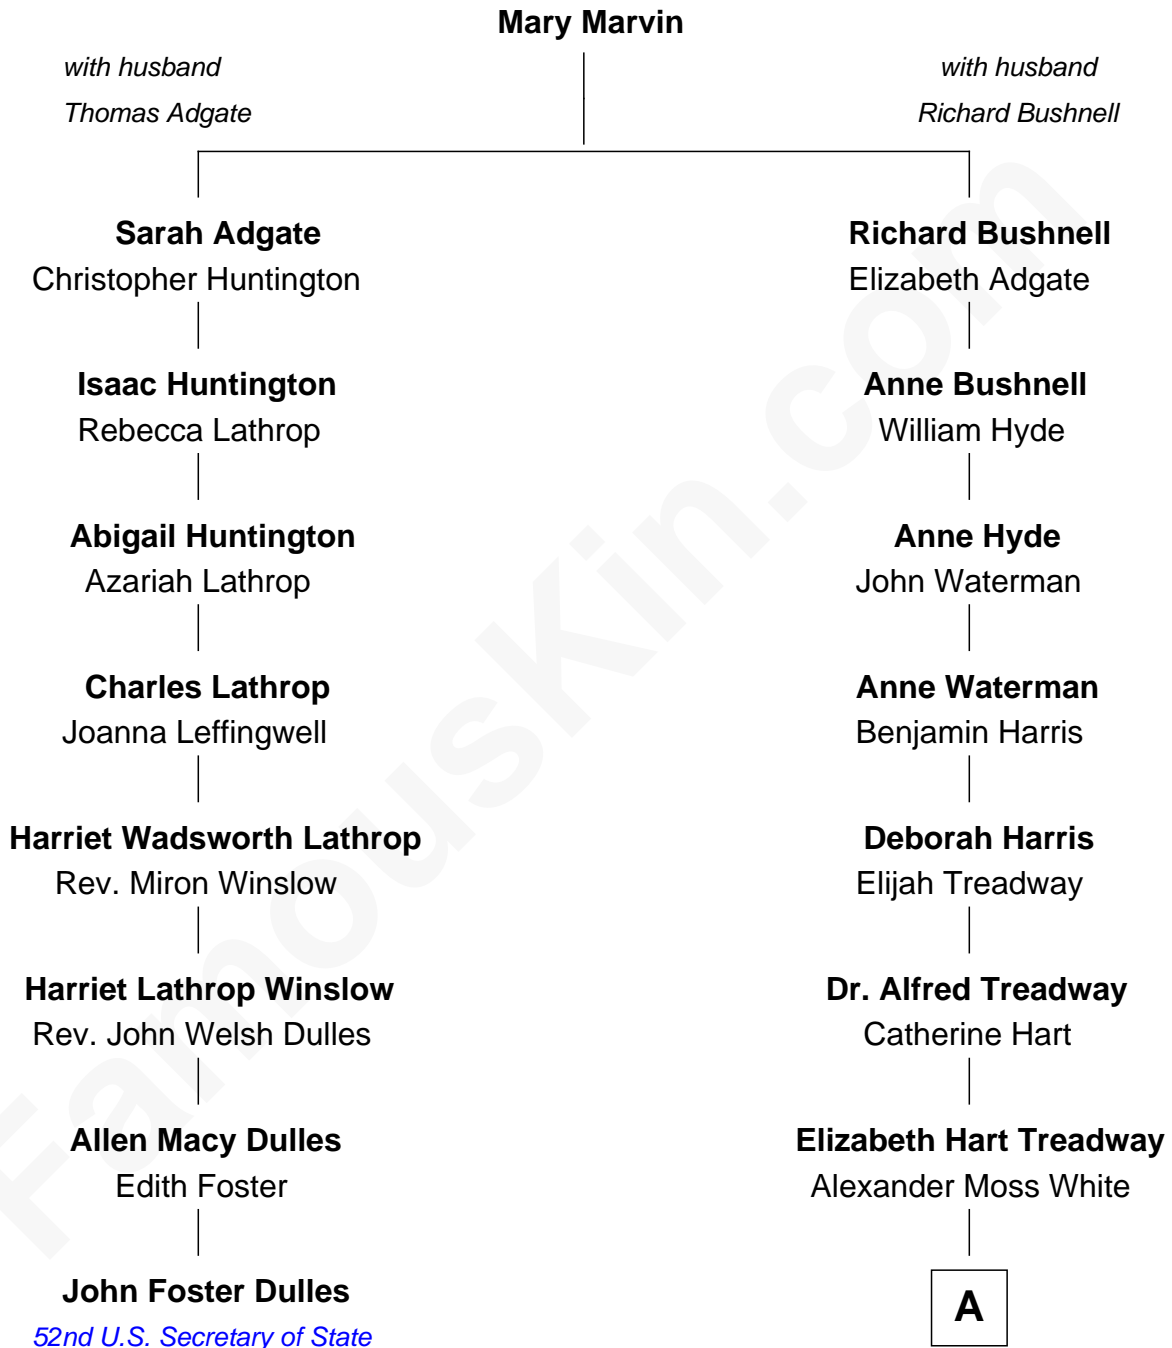

FamousKin.com Relationship Chart of

John Foster Dulles

52nd U.S. Secretary of State

7th cousin 3 times removed of

Bill Weld

68th Governor of Massachusetts

A

|
William Augustus White

Harriet Hillard

|
Margaret Low White

Francis Minot Weld

|
David Weld

Mary Blake Nichols

|
Bill Weld

68th Governor of Massachusetts